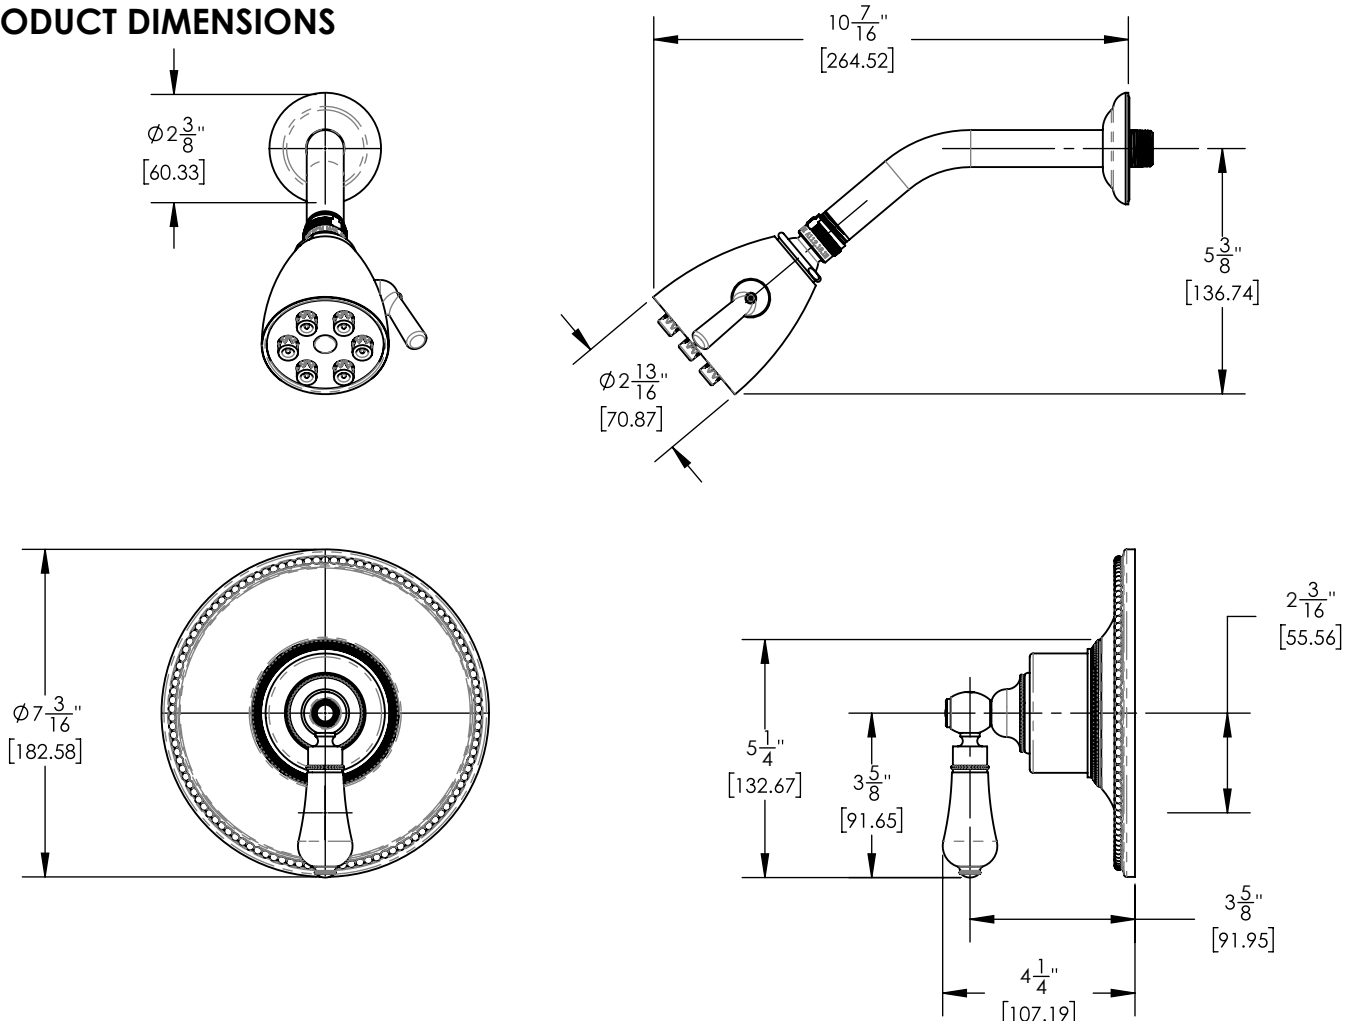

PRODUCT DIMENSIONS

www.phylrich.com

1261 Logan Avenue, Costa Mesa, California 92626.
Phone: 714.361.4800 Fax: 714.617.3120

CODES & STANDARDS

ASME A112.181/ CSA B1251, ASME 112.18.2/ CSA B125.2, ANSI NSF, CEC

WARRANTY

Mechanical Warranty: 10 Years from date of purchase.
Finish Warranty: See catalog for further information.

Rev-