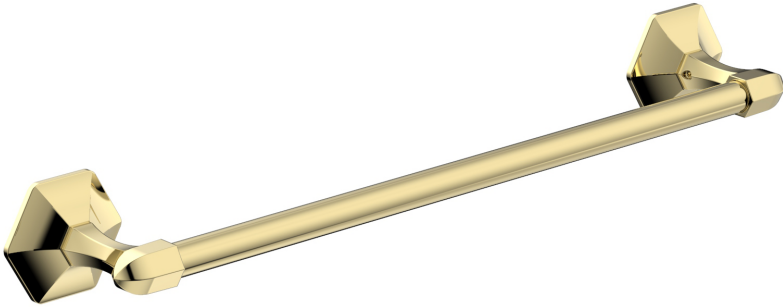

## TECHNICAL DETAILS

ADA Compliance: No  
Primary Material: Brass

## PRODUCT FEATURES

- Style: Traditional
- Collection: Le Verre & La Crosse