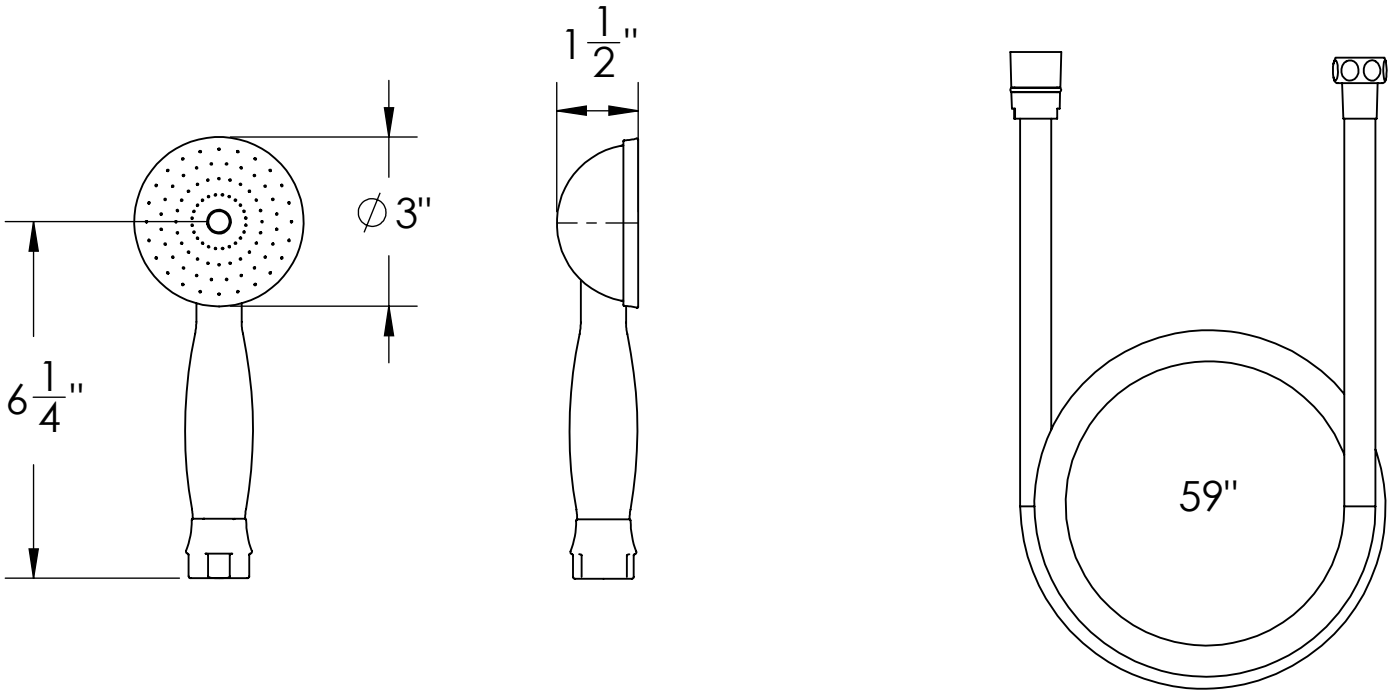

K6104

▪ **PRODUCT FEATURES**

- Handshower Hose Length: 59"

▪ **TECHNICAL DETAILS**

ADA Compliance: No
Primary Material: Brass
Handshower Flow Restriction: 1.8 GPM

▪ **PRODUCT DIMENSIONS**

www.phylrich.com

1261 Logan Avenue, Costa Mesa, California 92626.
Phone: 714.361.4800 Fax: 714.617.3120