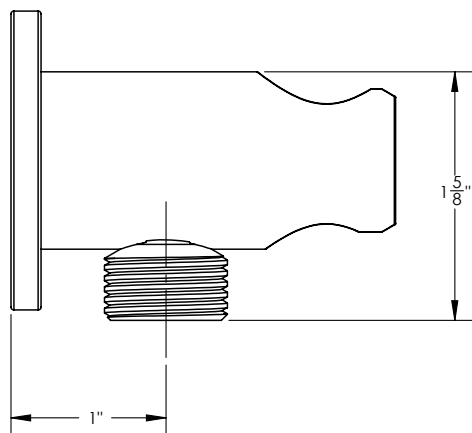

K6007

■ **PRODUCT FEATURES**

■ **TECHNICAL DETAILS**

ADA Compliance: No
Primary Material: Brass

■ **PRODUCT DIMENSIONS**

www.phylrich.com

1261 Logan Avenue, Costa Mesa, California 92626.
Phone: 714.361.4800 Fax: 714.617.3120