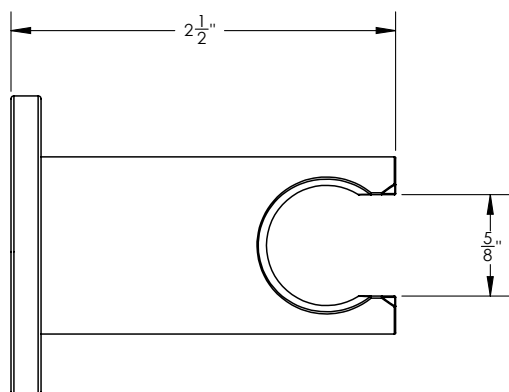

K6007

■ **PRODUCT FEATURES**

■ **TECHNICAL DETAILS**

ADA Compliance: No
Primary Material: Brass

■ **PRODUCT DIMENSIONS**

www.phylrich.com

1261 Logan Avenue, Costa Mesa, California 92626.
Phone: 714.361.4800 Fax: 714.617.3120