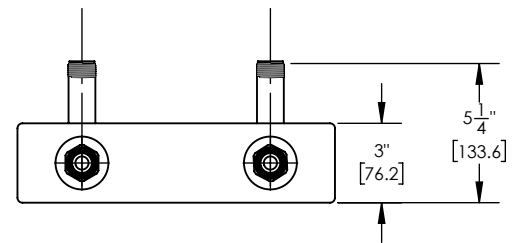

K2390XFR36

■ **PRODUCT FEATURES**

- Floor Risers for Old Tyme Units

■ **TECHNICAL DETAILS**

ADA Compliance: No
 Primary Material: Brass

■ **PRODUCT DIMENSIONS**

www.phylrich.com

1261 Logan Avenue, Costa Mesa, California 92626.
 Phone: 714.361.4800 Fax: 714.617.3120