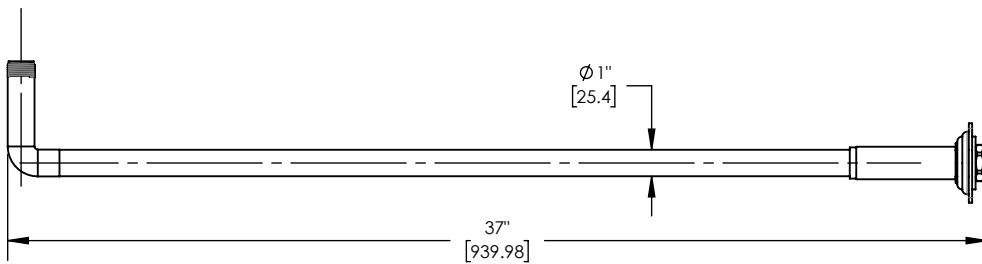

K2390XFR36

■ **PRODUCT FEATURES**

- Floor Risers for Old Tyme Units

■ **TECHNICAL DETAILS**

ADA Compliance: No
 Primary Material: Brass

■ **PRODUCT DIMENSIONS**

www.phylrich.com

1261 Logan Avenue, Costa Mesa, California 92626.
 Phone: 714.361.4800 Fax: 714.617.3120