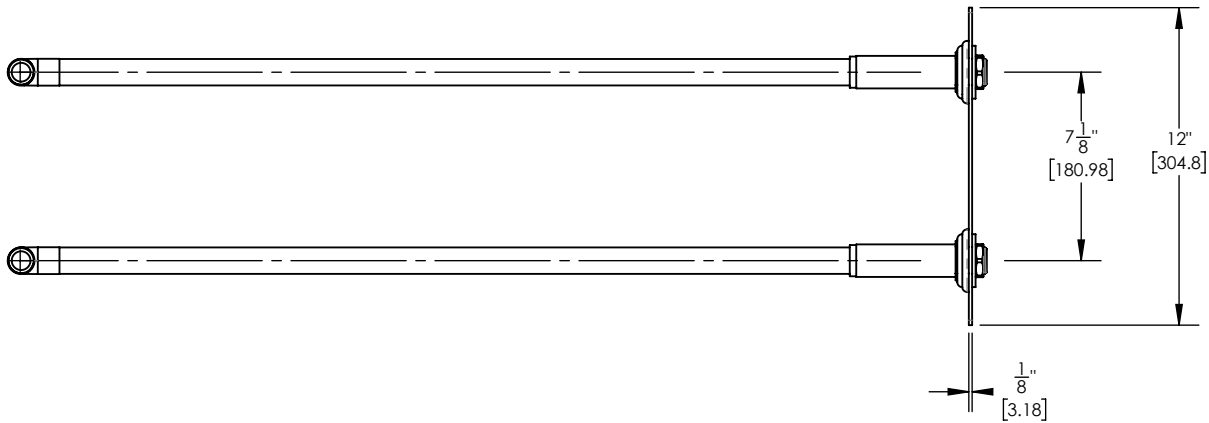

K2390XFR36

■ **PRODUCT FEATURES**

- Floor Risers for Old Tyme Units

■ **TECHNICAL DETAILS**

ADA Compliance: No
 Primary Material: Brass

■ **PRODUCT DIMENSIONS**

www.phylrich.com

1261 Logan Avenue, Costa Mesa, California 92626.
 Phone: 714.361.4800 Fax: 714.617.3120