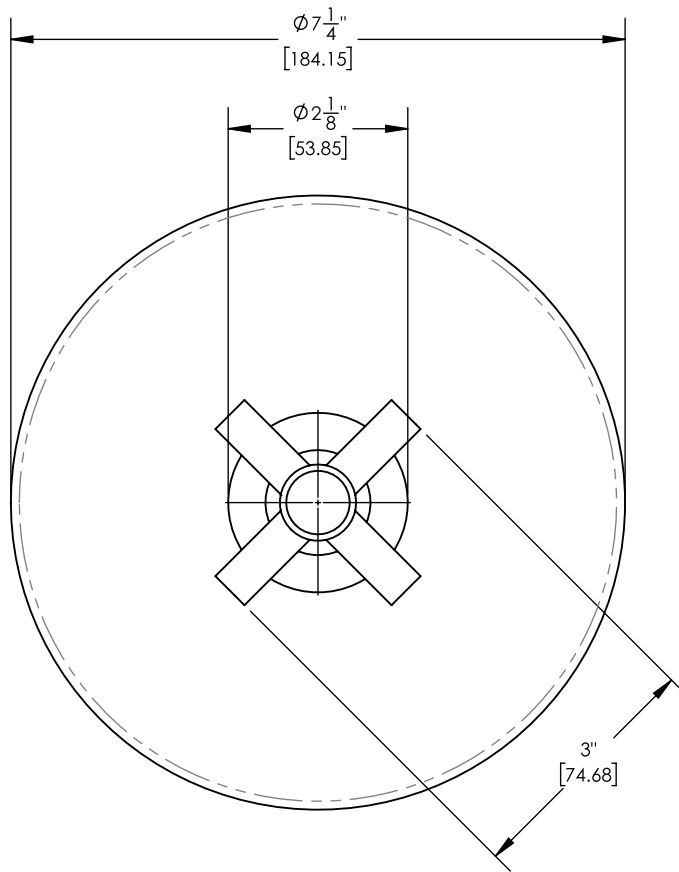

■ **PRODUCT DIMENSIONS**

www.phylrich.com

1261 Logan Avenue, Costa Mesa, California 92626.
Phone: 714.361.4800 Fax: 714.617.3120

Rev-

CODES & STANDARDS

ASME A112.181/ CSA B1251, ASME 112.18.2/ CSA B125.2, ANSI NSF, CEC

WARRANTY

Mechanical Warranty: 10 Years from date of purchase.
Finish Warranty: See catalog for further information.