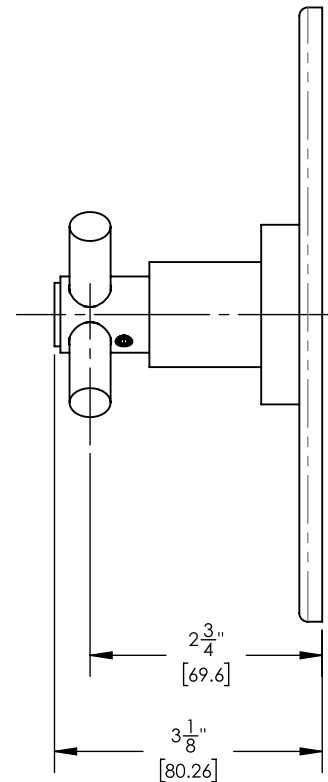

DPB3134TO

■ **PRODUCT FEATURES**

- Style: Contemporary
- Collection: Basic
- Temperature Controlled Pressure Balance
- Tubular Cross Handle
-
-

■ **TECHNICAL DETAILS**

ADA Compliance: No
 Access Hole Diameter: 5"
 Handle Turn Angle: 115°
 Installation Type: Wall Mounted
 Primary Material: Brass
 Valve Material: Ceramic

■ **PRODUCT DIMENSIONS**

www.phylrich.com

1261 Logan Avenue, Costa Mesa, California 92626.
 Phone: 714.361.4800 Fax: 714.617.3120

Rev-

CODES & STANDARDS

ASME A112.181/ CSA B1251, ASME 112.18.2/ CSA B125.2, ANSI NSF, CEC