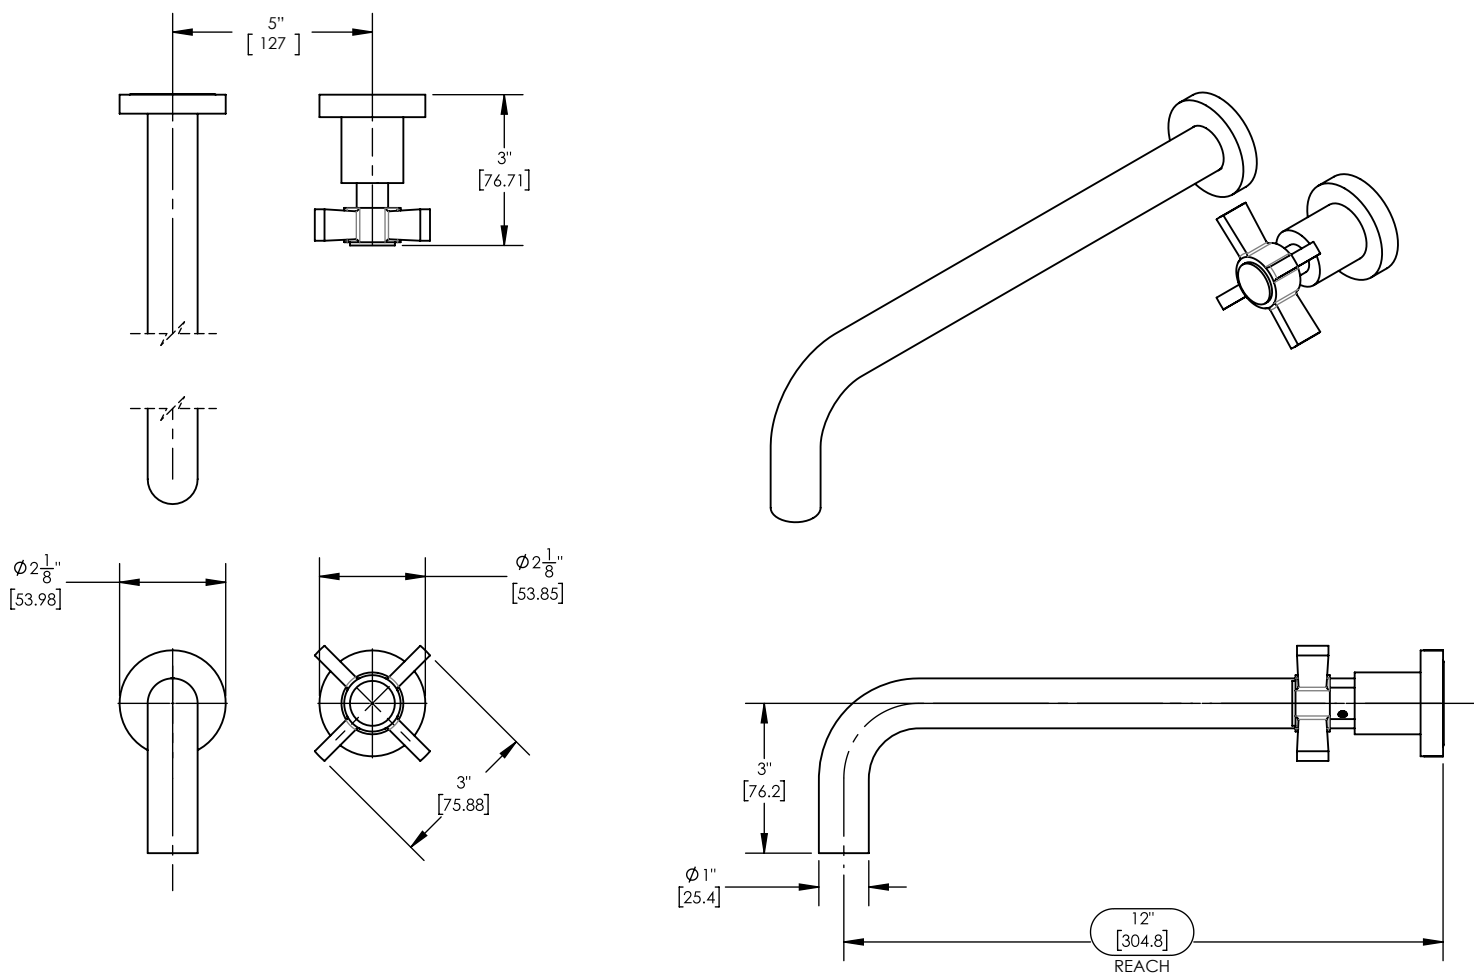

12" Single Handle Wall Lavatory Set w/ Cross Blade Handle

D132-17

PRODUCT FEATURES

- Style: Contemporary
- Collection: Basic
- Temperature Controlled By Handles
- Cross Blade Handle
-
-

TECHNICAL DETAILS

ADA Compliance: No
 Drain Assembly Material: Brass
 Fitting Hole Diameter: 1 1/8"
 Number of Holes: Two Hole
 Number of Handles: One
 Handle Turn Angle: Quarter Turn
 Spout Reach: 12"
 Installation Type: Wall Mounted
 Primary Material: Brass
 Valve Material: Ceramic
 Flow Restriction: 1.2 gpm
 Water Pressure Maximum: 85 PSI
 Water Pressure Minimum: 20 PSI
 Water Pressure Recommended: 60 PSI

PRODUCT DIMENSIONS

www.phylrich.com

1261 Logan Avenue, Costa Mesa, California 92626.
 Phone: 714.361.4800 Fax: 714.617.3120

Rev-

CODES & STANDARDS

ASME A112.181/CSA B1251, ASME 112.18.2/CSA B125.2, ANSI NSF, CEC