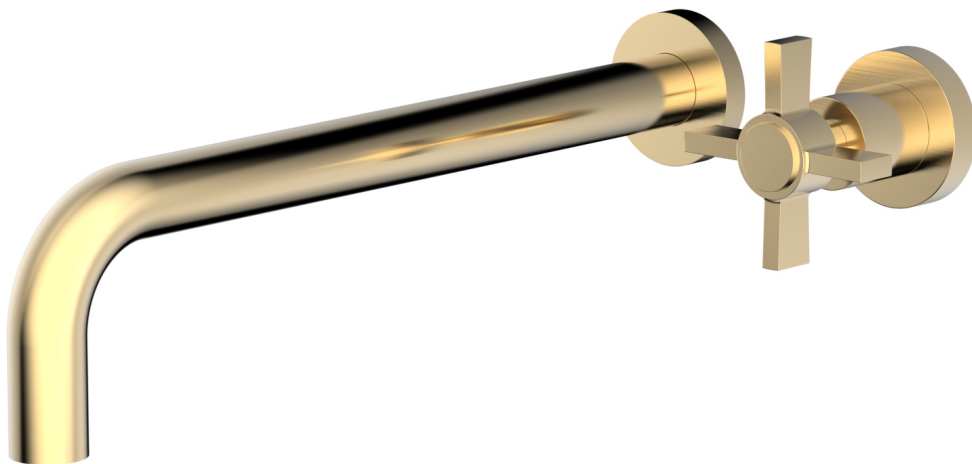

12" Single Handle Wall Lavatory Set w/ Cross Blade Handle

D132-17

PRODUCT FEATURES

- Style: Contemporary
- Collection: Basic
- Temperature Controlled By Handles
- Cross Blade Handle
-
-

TECHNICAL DETAILS

ADA Compliance: No
 Drain Assembly Material: Brass
 Fitting Hole Diameter: 1 1/8"
 Number of Holes: Two Hole
 Number of Handles: One
 Handle Turn Angle: Quarter Turn
 Spout Reach: 12"
 Installation Type: Wall Mounted
 Primary Material: Brass
 Valve Material: Ceramic
 Flow Restriction: 1.2 gpm
 Water Pressure Maximum: 85 PSI
 Water Pressure Minimum: 20 PSI
 Water Pressure Recommended: 60 PSI