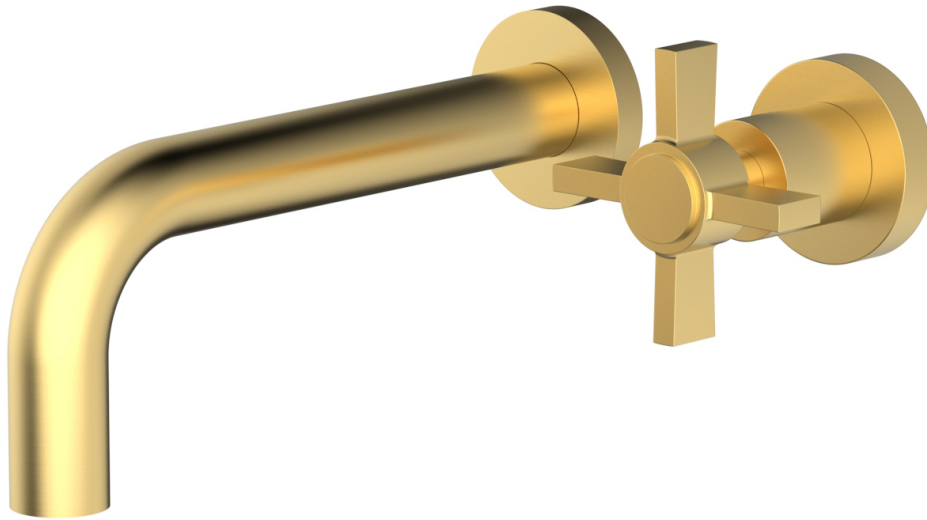

# Single Handle Wall Lavatory Set w/ Cross Blade Handle

D132-15

## PRODUCT FEATURES

- Style: Contemporary
- Collection: Basic
- Temperature Controlled By Handles
- Cross Blade Handle
- .
- .

## TECHNICAL DETAILS

ADA Compliance: No  
 Drain Assembly Material: Brass  
 Fitting Hole Diameter: 1 1/8"  
 Number of Holes: Two Hole  
 Number of Handles: One  
 Handle Turn Angle: Quarter Turn  
 Spout Reach: 7 1/2"  
 Installation Type: Wall Mounted  
 Primary Material: Brass  
 Valve Material: Ceramic  
 Flow Restriction: 1.2 gpm  
 Water Pressure Maximum: 85 PSI  
 Water Pressure Minimum: 20 PSI  
 Water Pressure Recommended: 60 PSI