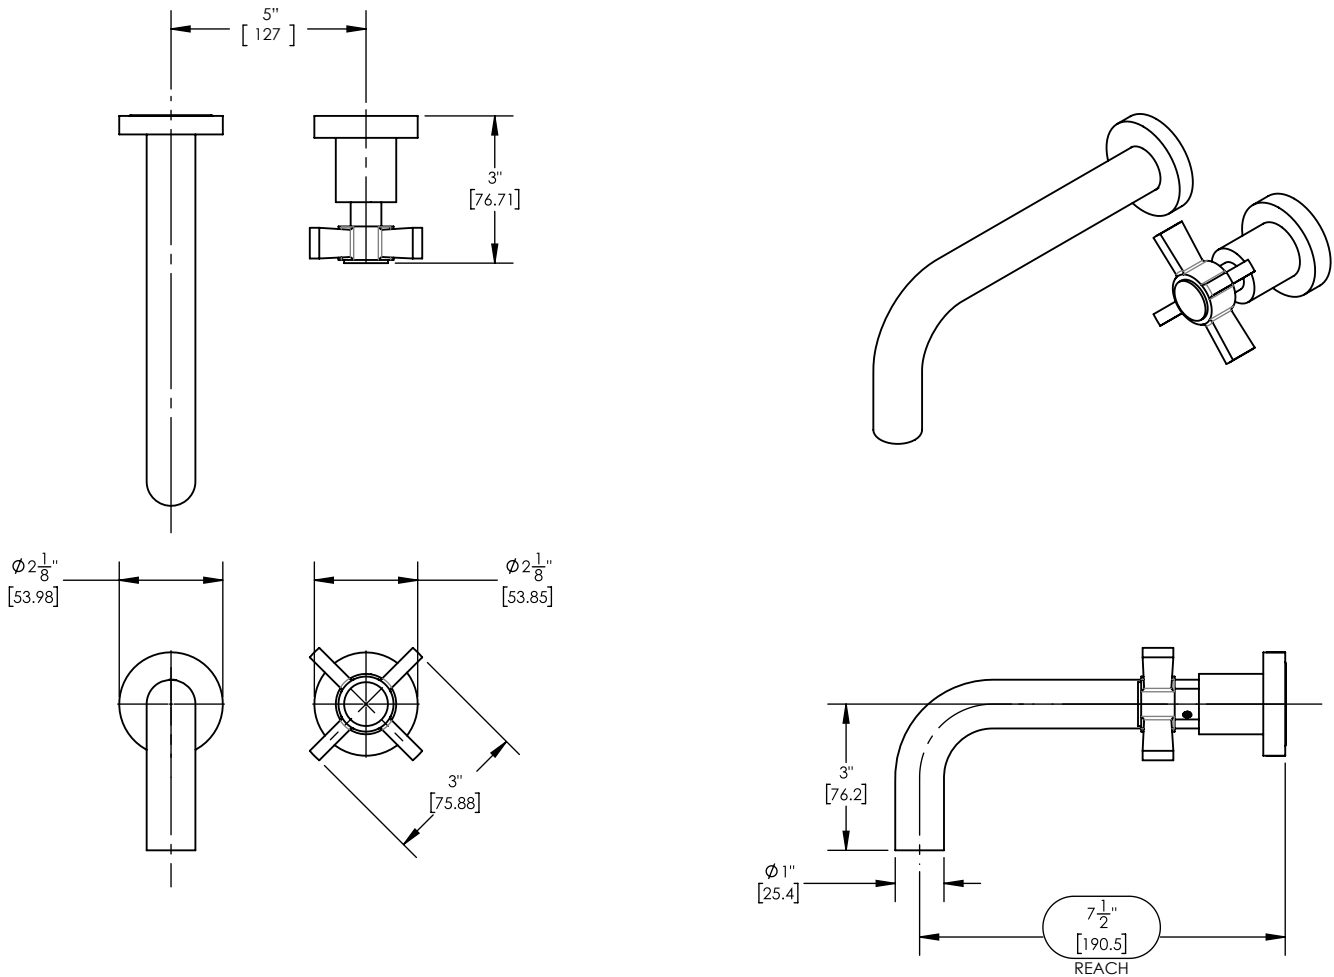

PRODUCT DIMENSIONS

www.phylrich.com

1261 Logan Avenue, Costa Mesa, California 92626.
Phone: 714.361.4800 Fax: 714.617.3120

Rev-

CODES & STANDARDS

ASME A112.181/ CSA B1251, ASME 112.18.2/ CSA B125.2, ANSI NSF, CEC

WARRANTY

Mechanical Warranty: 10 Years from date of purchase.
Finish Warranty: See catalog for further information.