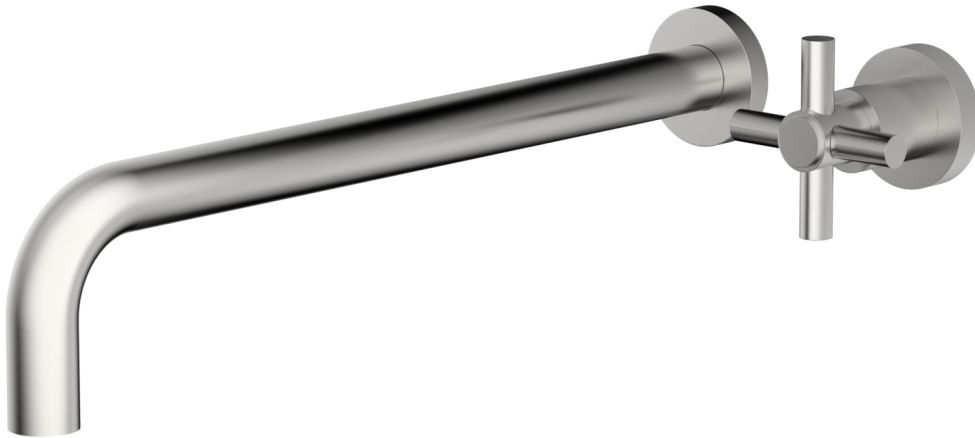

14" Single Handle Wall Lavatory Set w/ Cross Handle

D131-18

■ PRODUCT FEATURES

- Style: Contemporary
- Collection: Basic
- Temperature Controlled By Handles
- Cross Tubular Handle
-
-

■ TECHNICAL DETAILS

ADA Compliance: No
 Drain Assembly Material: Brass
 Fitting Hole Diameter: 1 1/8"
 Number of Holes: Two Hole
 Number of Handles: One
 Handle Turn Angle: Quarter Turn
 Spout Reach: 14"
 Installation Type: Wall Mounted
 Primary Material: Brass
 Valve Material: Ceramic
 Flow Restriction: 1.2 gpm
 Water Pressure Maximum: 85 PSI
 Water Pressure Minimum: 20 PSI
 Water Pressure Recommended: 60 PSI