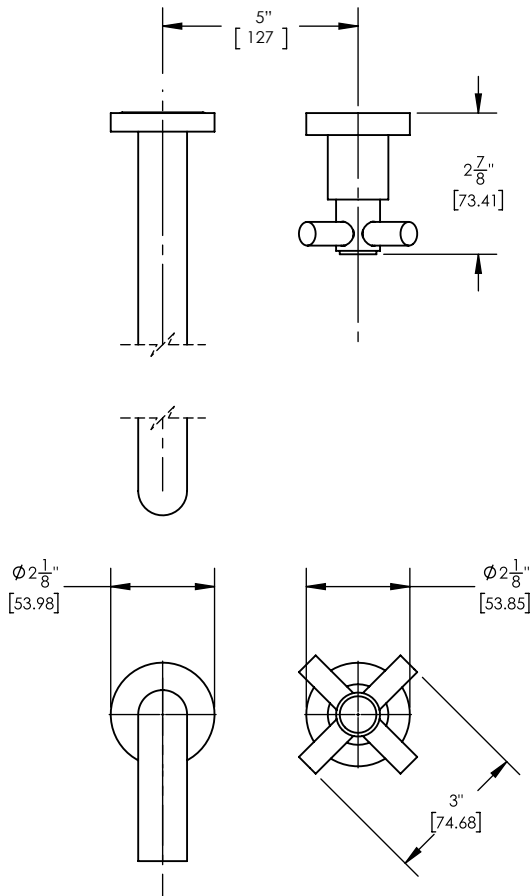

14" Single Handle Wall Lavatory Set w/ Cross Handle

D131-18

■ PRODUCT FEATURES

- Style: Contemporary
- Collection: Basic
- Temperature Controlled By Handles
- Cross Tubular Handle
-
-

■ TECHNICAL DETAILS

ADA Compliance: No
 Drain Assembly Material: Brass
 Fitting Hole Diameter: 1 1/8"
 Number of Holes: Two Hole
 Number of Handles: One
 Handle Turn Angle: Quarter Turn
 Spout Reach: 14"
 Installation Type: Wall Mounted
 Primary Material: Brass
 Valve Material: Ceramic
 Flow Restriction: 1.2 gpm
 Water Pressure Maximum: 85 PSI
 Water Pressure Minimum: 20 PSI
 Water Pressure Recommended: 60 PSI

■ PRODUCT DIMENSIONS

www.phylrich.com

1261 Logan Avenue, Costa Mesa, California 92626.
 Phone: 714.361.4800 Fax: 714.617.3120

CODES & STANDARDS

ASME A112.181/ CSA B1251, ASME 112.18.2/ CSA B125.2, ANSI NSF, CEC