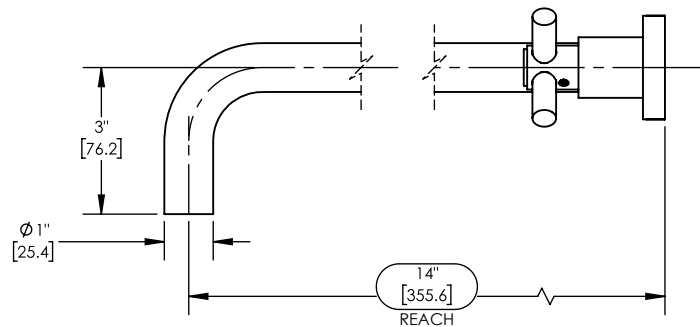

14" Single Handle Wall Lavatory Set w/ Cross Handle

D131-18

■ PRODUCT FEATURES

- Style: Contemporary
- Collection: Basic
- Temperature Controlled By Handles
- Cross Tubular Handle
-
-

■ TECHNICAL DETAILS

ADA Compliance: No
 Drain Assembly Material: Brass
 Fitting Hole Diameter: 1 1/8"
 Number of Holes: Two Hole
 Number of Handles: One
 Handle Turn Angle: Quarter Turn
 Spout Reach: 14"
 Installation Type: Wall Mounted
 Primary Material: Brass
 Valve Material: Ceramic
 Flow Restriction: 1.2 gpm
 Water Pressure Maximum: 85 PSI
 Water Pressure Minimum: 20 PSI
 Water Pressure Recommended: 60 PSI

■ PRODUCT DIMENSIONS

www.phylrich.com

1261 Logan Avenue, Costa Mesa, California 92626.
 Phone: 714.361.4800 Fax: 714.617.3120

CODES & STANDARDS

ASME A112.181/ CSA B1251, ASME 112.18.2/ CSA B125.2, ANSI NSF, CEC