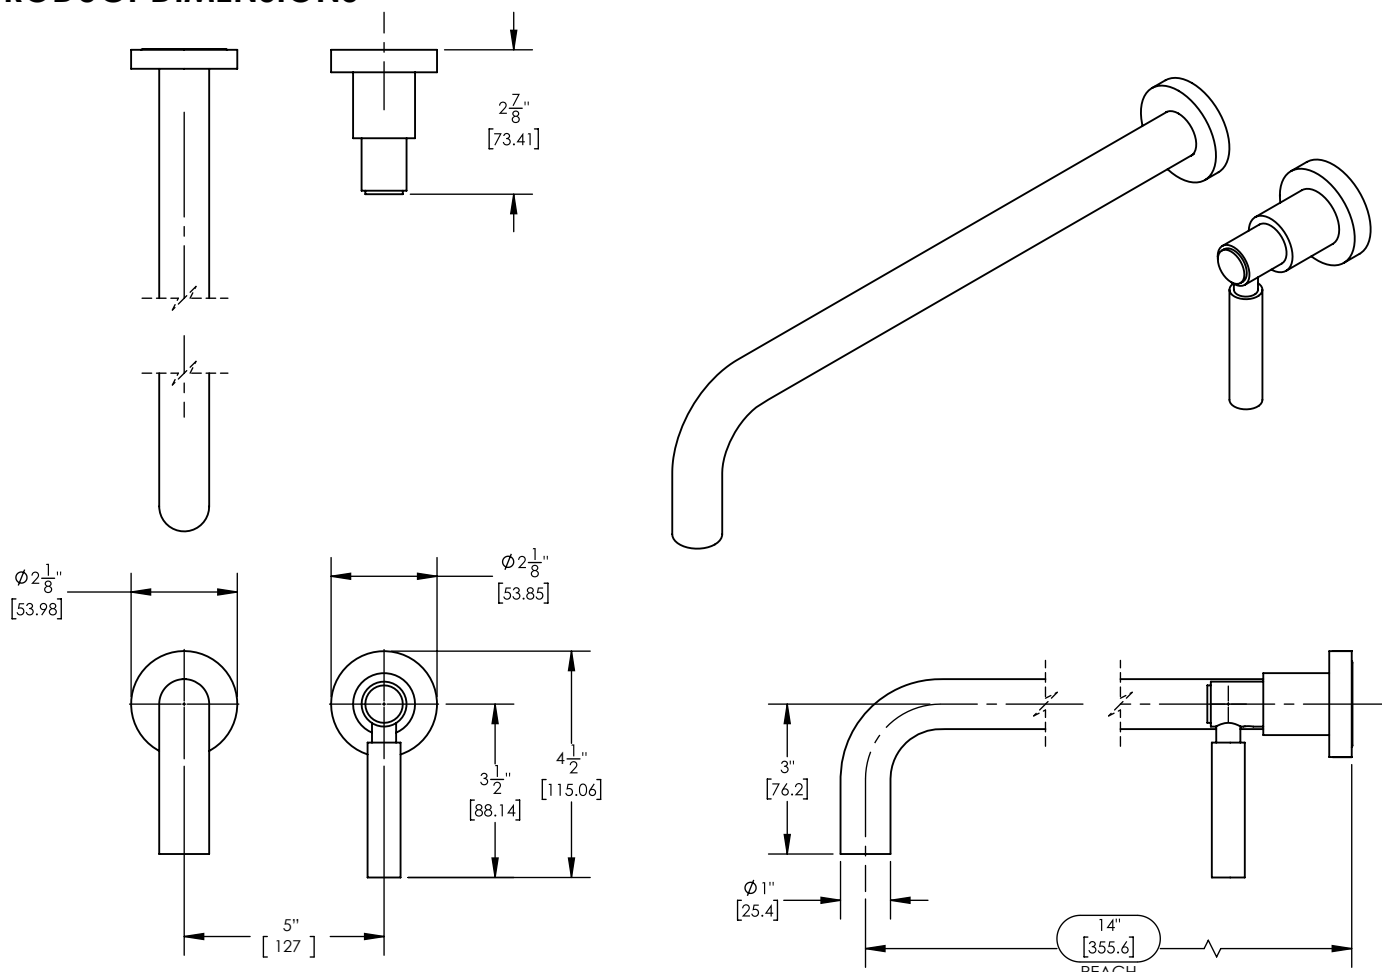

# 14" Single Handle Wall Lavatory Set w/ Lever Handles

D130-18

## PRODUCT FEATURES

- Style: Contemporary
- Collection: Basic
- Temperature Controlled By Handles
- Lever Tubular Handle
- 
- 

## TECHNICAL DETAILS

ADA Compliance: No  
 Drain Assembly Material: Brass  
 Fitting Hole Diameter: 1 1/8"  
 Number of Holes: Two Hole  
 Number of Handles: One  
 Handle Turn Angle: Quarter Turn  
 Spout Reach: 14"  
 Installation Type: Wall Mounted  
 Primary Material: Brass  
 Valve Material: Ceramic  
 Flow Restriction: 1.2 gpm  
 Water Pressure Maximum: 85 PSI  
 Water Pressure Minimum: 20 PSI  
 Water Pressure Recommended: 60 PSI

## PRODUCT DIMENSIONS

[www.phylrich.com](http://www.phylrich.com)

1261 Logan Avenue, Costa Mesa, California 92626.  
 Phone: 714.361.4800 Fax: 714.617.3120

Rev-

**CODES & STANDARDS**

ASME A112.181/ CSA B1251, ASME 112.18.2/ CSA B125.2, ANSI NSF, CEC