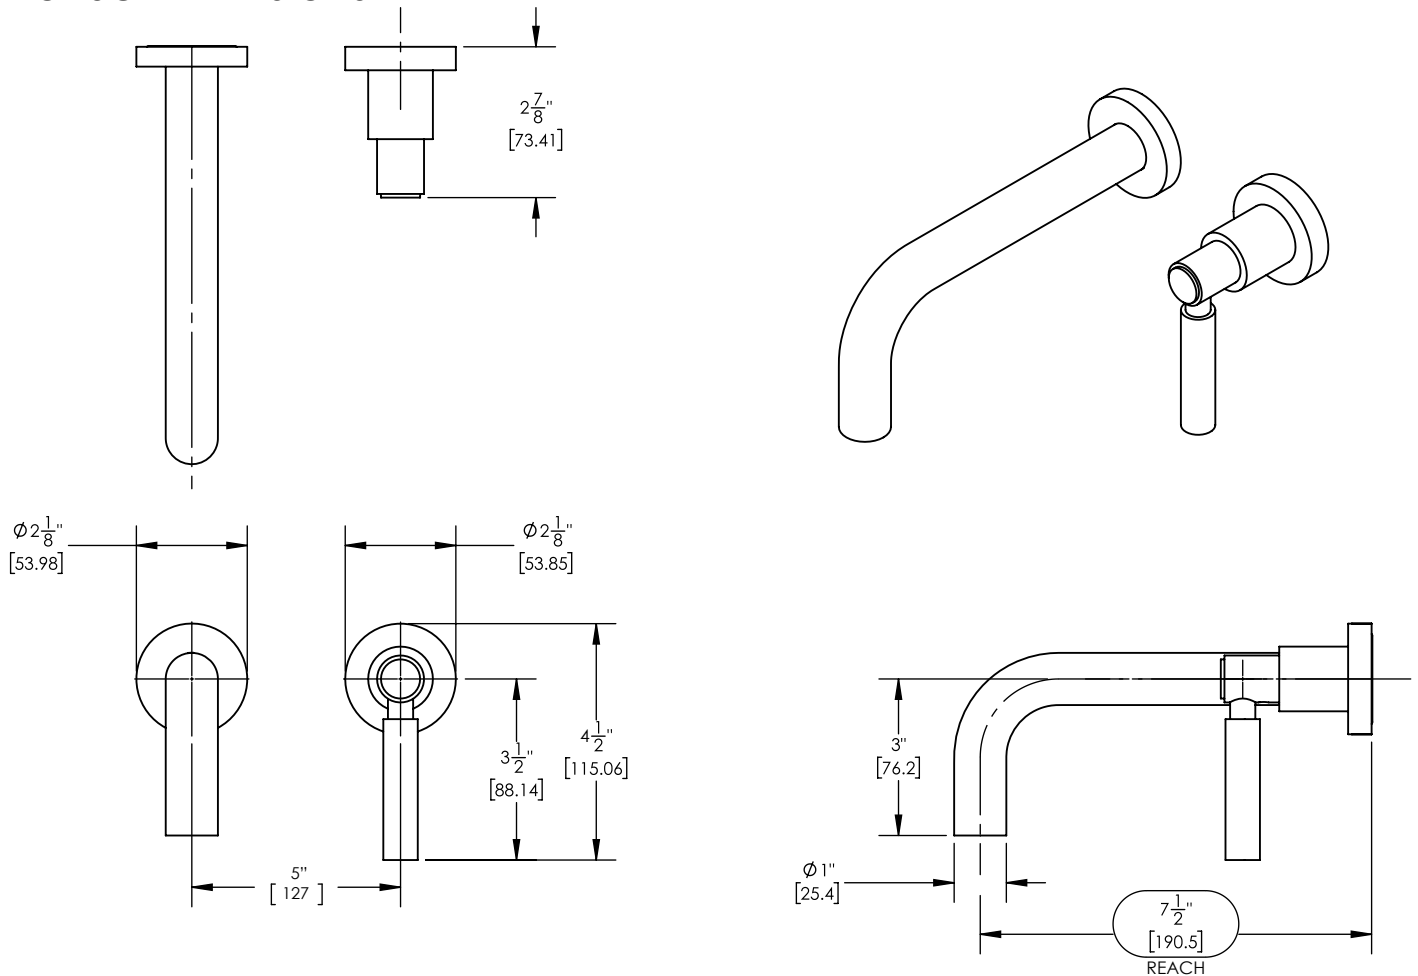

PRODUCT DIMENSIONS

www.phylrich.com

1261 Logan Avenue, Costa Mesa, California 92626.
Phone: 714.361.4800 Fax: 714.617.3120

CODES & STANDARDS

ASME A112.181/ CSA B1251, ASME 112.18.2/ CSA B125.2, ANSI NSF, CEC

WARRANTY

Mechanical Warranty: 10 Years from date of purchase.
Finish Warranty: See catalog for further information.

Rev-