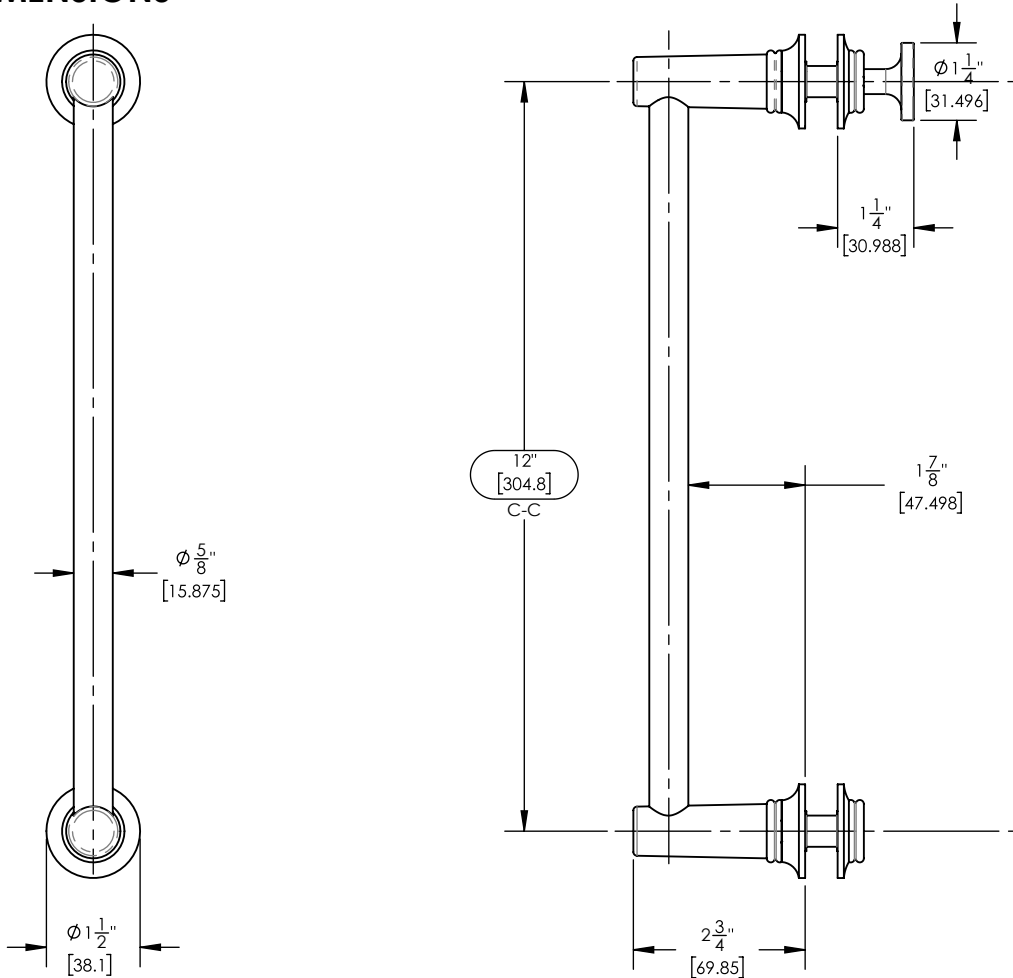

501-92-12

■ **PRODUCT FEATURES**

- Style: Contemporary
- Collection: Hex Modern
-
-
-

■ **TECHNICAL DETAILS**

Installation Type: Wall Mounted
 Primary Material: Brass

■ **PRODUCT DIMENSIONS**

www.phylrich.com

1261 Logan Avenue, Costa Mesa, California 92626.
 Phone: 714.361.4800 Fax: 714.617.3120

CODES & STANDARDS

ASME A112.181/ CSA B1251, ASME 112.18.2/ CSA B125.2, ANSI NSF, CEC

WARRANTY

Mechanical Warranty: 10 Years from date of purchase.
 Finish Warranty: See catalog for further information.