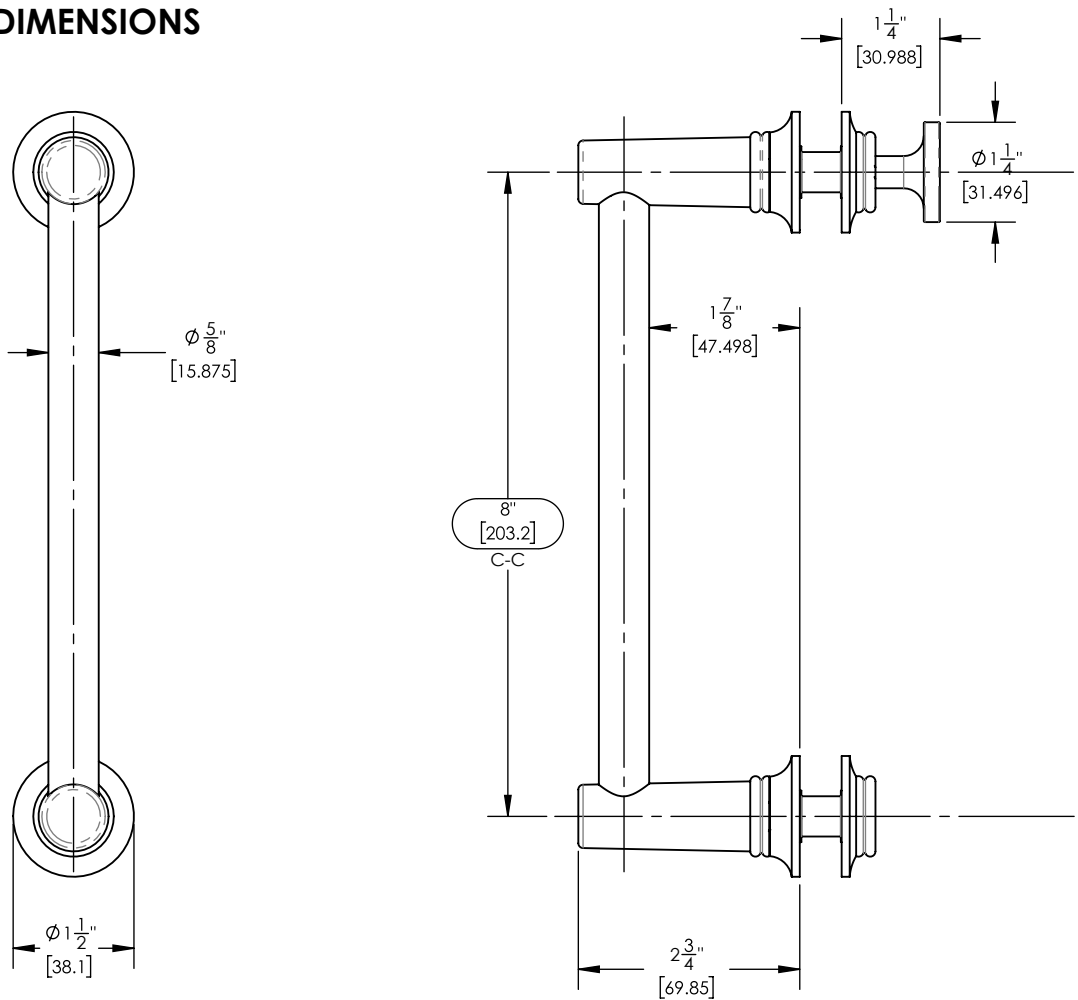

501-92-08

■ **PRODUCT FEATURES**

- Style: Contemporary
- Collection: Hex Modern
-
-
-

■ **TECHNICAL DETAILS**

Installation Type: Wall Mounted
 Primary Material: Brass

■ **PRODUCT DIMENSIONS**

www.phylrich.com