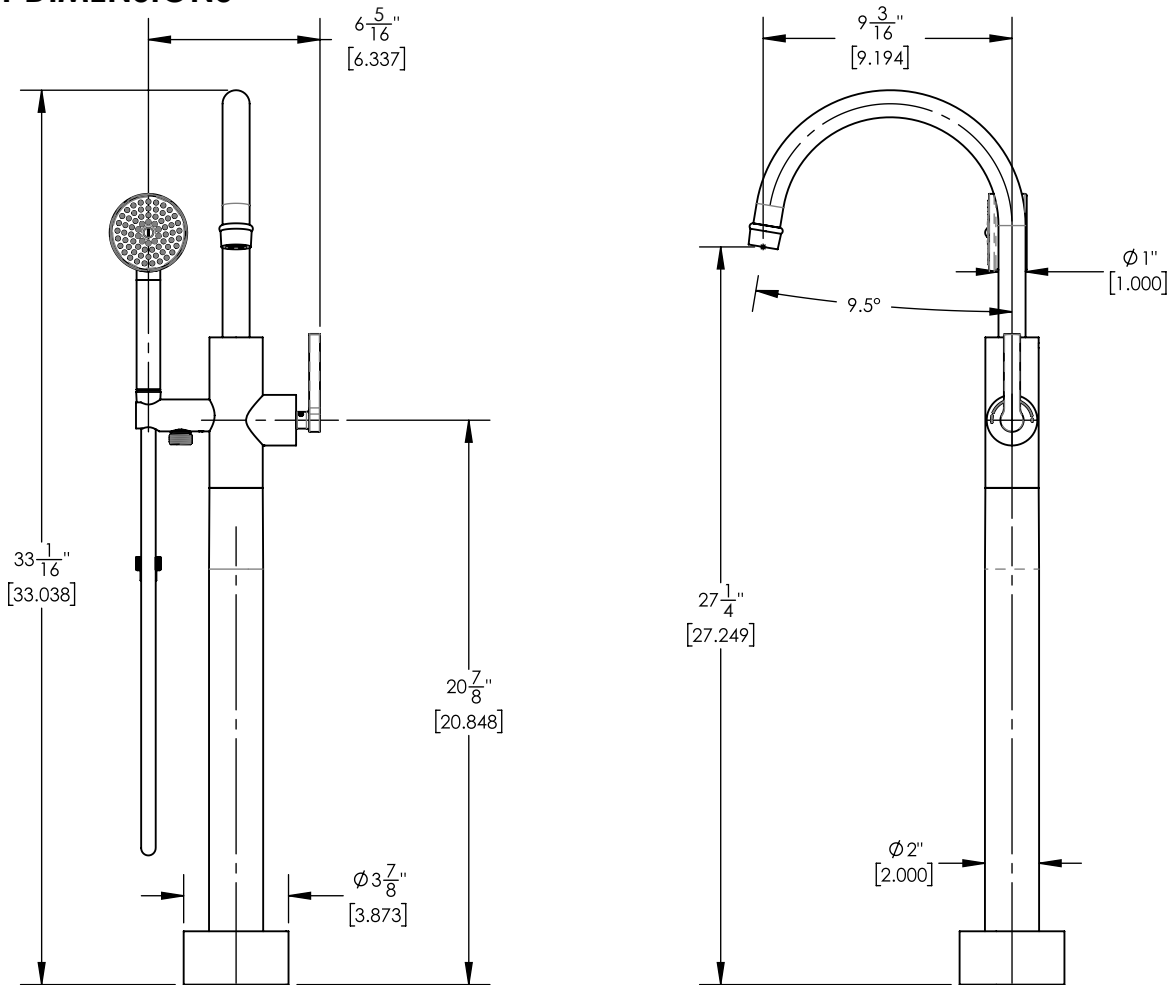

501-47-03

■ **PRODUCT FEATURES**

- Style: Traditional
- Collection: Hex Modern
- Temperature Controlled by Handle
- Integrated Diverter
- Lever Handle
- Short Version

■ **TECHNICAL DETAILS**

Hand Shower Flow Rate: 1.8 gpm  
 Spout Flow Rate: Full Flow  
 Hand Shower Hose Length: 59"  
 Spout Reach: 9 3/16"  
 Water Pressure Maximum: 85 PSI  
 Water Pressure Minimum: 20 PSI  
 Water Pressure Recommended: 60 PSI

■ **PRODUCT DIMENSIONS**

www.phylrich.com

1261 Logan Avenue, Costa Mesa, California 92626.  
 Phone: 714.361.4800 Fax: 714.617.3120

**CODES & STANDARDS**

ASME A112.181/ CSA B1251, ASME 112.18.2/ CSA B125.2, ANSI NSF, CEC