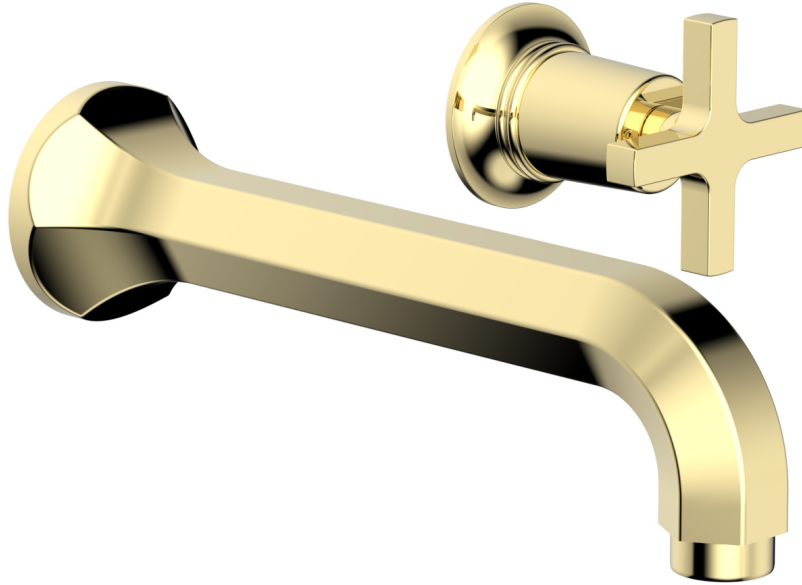

# Single Handle Wall Lavatory Set w/ Cross Handle

501-15

## PRODUCT FEATURES

- Style: Traditional
- Collection: Hex Modern
- Temperature Controlled By Handles
- Cross Handle
- 
- 

## TECHNICAL DETAILS

ADA Compliance: No  
Drain Assembly Material: Brass  
Fitting Hole Diameter: 1 1/8"  
Number of Holes: Two Hole  
Number of Handles: One  
Handle Turn Angle: Quarter Turn  
Spout Reach: 8 1/4"  
Installation Type: Wall Mounted  
Primary Material: Brass  
Valve Material: Ceramic  
Flow Restriction: 1.2 gpm  
Water Pressure Maximum: 85 PSI  
Water Pressure Minimum: 20 PSI  
Water Pressure Recommended: 60 PSI