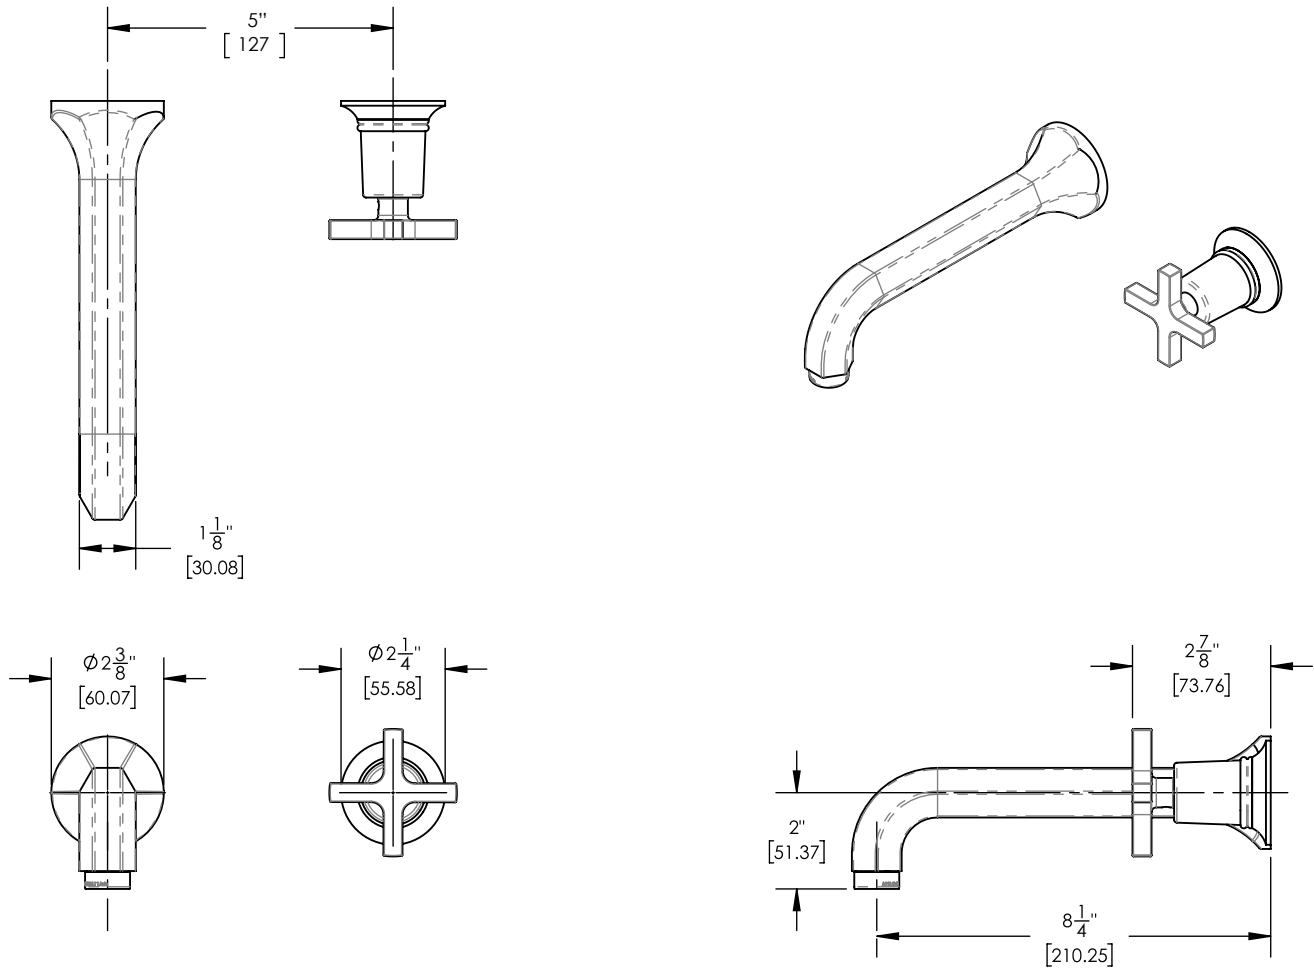

PRODUCT DIMENSIONS

www.phylrich.com

1261 Logan Avenue, Costa Mesa, California 92626.
Phone: 714.361.4800 Fax: 714.617.3120

Rev-

CODES & STANDARDS

ASME A112.181/ CSA B1251, ASME 112.18.2/ CSA B125.2, ANSI NSF, CEC

WARRANTY

Mechanical Warranty: 10 Years from date of purchase.
Finish Warranty: See catalog for further information.