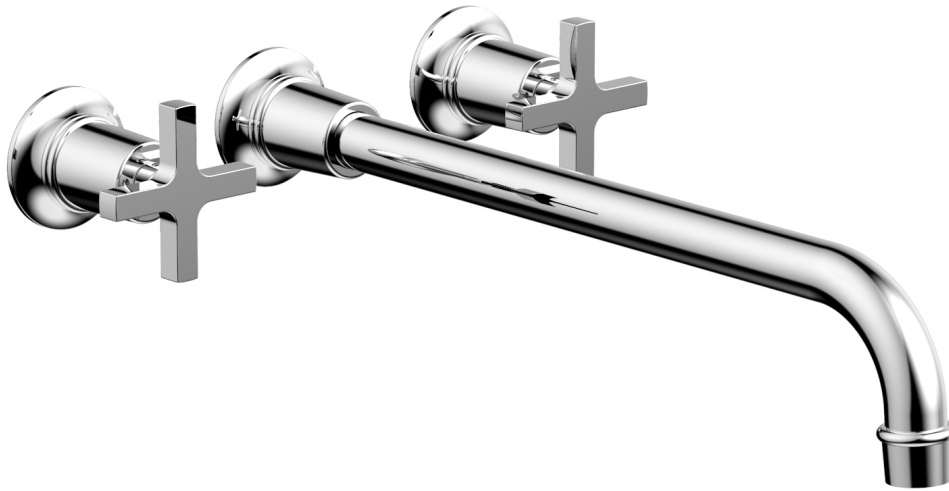

Wall Lavatory Set w/ Cross Handles

501-13-14

PRODUCT FEATURES

- Style: Traditional
- Collection: Hex Modern
- Temperature Controlled By Handles
- Cross Handles
-
-

TECHNICAL DETAILS

ADA Compliance: No
 Drain Assembly Material: Brass
 Fitting Hole Diameter: 1 1/8"
 Number of Holes: Three Hole
 Number of Handles: Two
 Handle Turn Angle: Quarter Turn
 Spout Reach: 14"
 Installation Type: Wall Mounted
 Primary Material: Brass
 Valve Material: Ceramic
 Flow Restriction: 1.2 gpm
 Water Pressure Maximum: 85 PSI
 Water Pressure Minimum: 20 PSI
 Water Pressure Recommended: 60 PSI