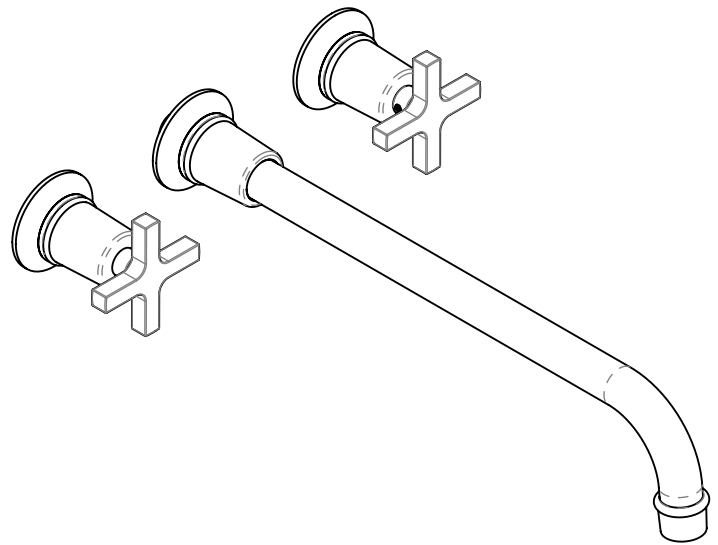

Wall Lavatory Set w/ Cross Handles

501-13-14

PRODUCT FEATURES

- Style: Traditional
- Collection: Hex Modern
- Temperature Controlled By Handles
- Cross Handles
-
-

TECHNICAL DETAILS

ADA Compliance: No
 Drain Assembly Material: Brass
 Fitting Hole Diameter: 1 1/8"
 Number of Holes: Three Hole
 Number of Handles: Two
 Handle Turn Angle: Quarter Turn
 Spout Reach: 14"
 Installation Type: Wall Mounted
 Primary Material: Brass
 Valve Material: Ceramic
 Flow Restriction: 1.2 gpm
 Water Pressure Maximum: 85 PSI
 Water Pressure Minimum: 20 PSI
 Water Pressure Recommended: 60 PSI

PRODUCT DIMENSIONS

www.phylrich.com

1261 Logan Avenue, Costa Mesa, California 92626.
 Phone: 714.361.4800 Fax: 714.617.3120

ASME A112.181/ CSA B1251, ASME 112.18.2/ CSA B125.2, ANSI NSF, CEC

CODES & STANDARDS