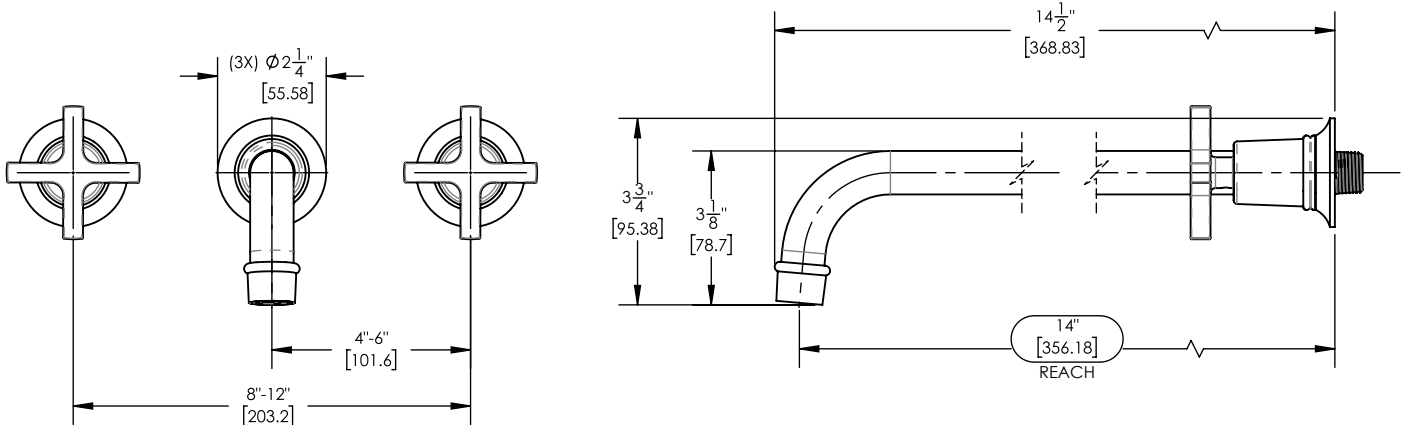

Wall Lavatory Set w/ Cross Handles

501-13-14

PRODUCT FEATURES

- Style: Traditional
- Collection: Hex Modern
- Temperature Controlled By Handles
- Cross Handles
-
-

TECHNICAL DETAILS

ADA Compliance: No
 Drain Assembly Material: Brass
 Fitting Hole Diameter: 1 1/8"
 Number of Holes: Three Hole
 Number of Handles: Two
 Handle Turn Angle: Quarter Turn
 Spout Reach: 14"
 Installation Type: Wall Mounted
 Primary Material: Brass
 Valve Material: Ceramic
 Flow Restriction: 1.2 gpm
 Water Pressure Maximum: 85 PSI
 Water Pressure Minimum: 20 PSI
 Water Pressure Recommended: 60 PSI

PRODUCT DIMENSIONS

www.phylrich.com

1261 Logan Avenue, Costa Mesa, California 92626.
 Phone: 714.361.4800 Fax: 714.617.3120

ASME A112.181/ CSA B1251, ASME 112.18.2/ CSA B125.2, ANSI NSF, CEC

CODES & STANDARDS