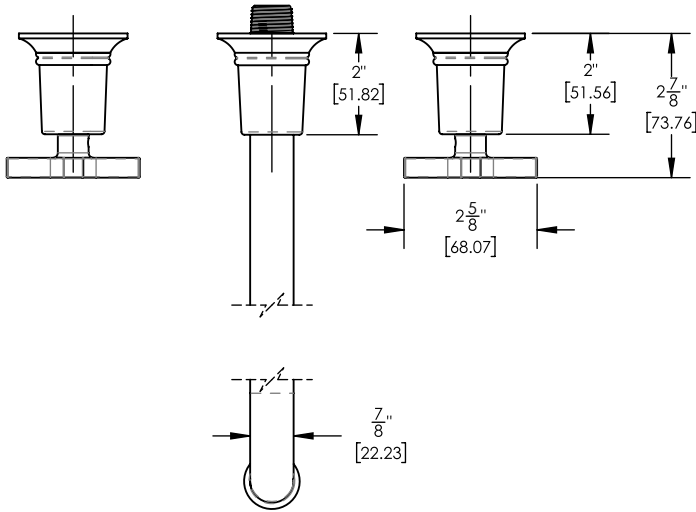

Wall Lavatory Set w/ Cross Handles

501-13-14

PRODUCT FEATURES

- Style: Traditional
- Collection: Hex Modern
- Temperature Controlled By Handles
- Cross Handles
-
-

TECHNICAL DETAILS

ADA Compliance: No
 Drain Assembly Material: Brass
 Fitting Hole Diameter: 1 1/8"
 Number of Holes: Three Hole
 Number of Handles: Two
 Handle Turn Angle: Quarter Turn
 Spout Reach: 14"
 Installation Type: Wall Mounted
 Primary Material: Brass
 Valve Material: Ceramic
 Flow Restriction: 1.2 gpm
 Water Pressure Maximum: 85 PSI
 Water Pressure Minimum: 20 PSI
 Water Pressure Recommended: 60 PSI

PRODUCT DIMENSIONS

www.phylrich.com

1261 Logan Avenue, Costa Mesa, California 92626.
 Phone: 714.361.4800 Fax: 714.617.3120

ASME A112.181/ CSA B1251, ASME 112.18.2/ CSA B125.2, ANSI NSF, CEC

CODES & STANDARDS