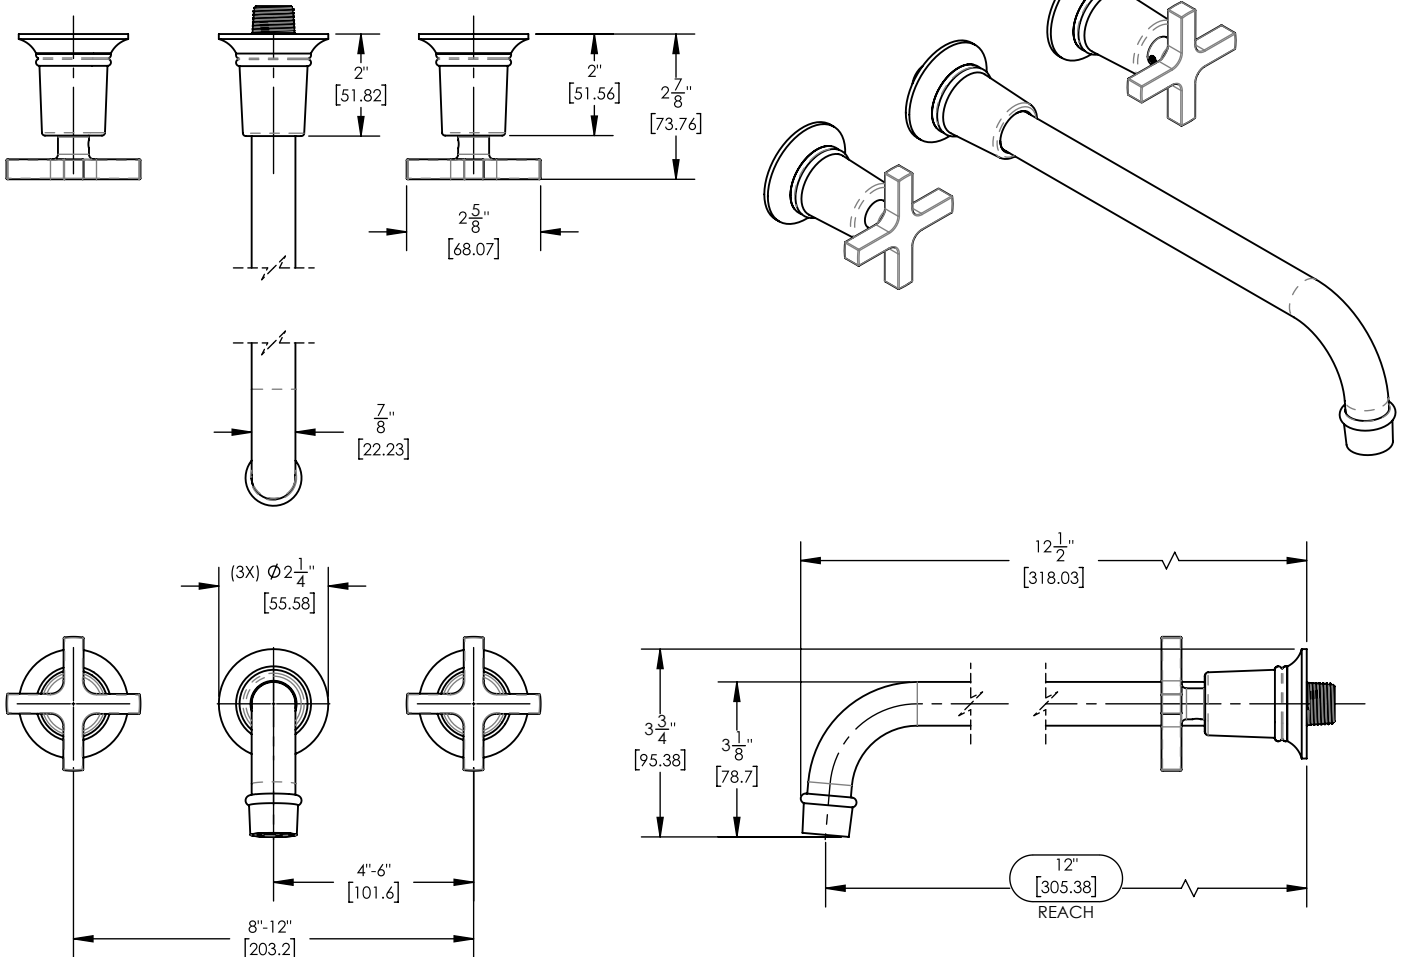

Wall Lavatory Set w/ Cross Handles

501-13-12

■ PRODUCT FEATURES

- Style: Traditional
- Collection: Hex Modern
- Temperature Controlled By Handles
- Cross Handles
-
-

■ TECHNICAL DETAILS

ADA Compliance: No
 Drain Assembly Material: Brass
 Fitting Hole Diameter: 1 1/8"
 Number of Holes: Three Hole
 Number of Handles: Two
 Handle Turn Angle: Quarter Turn
 Spout Reach: 12"
 Installation Type: Wall Mounted
 Primary Material: Brass
 Valve Material: Ceramic
 Flow Restriction: 1.2 gpm
 Water Pressure Maximum: 85 PSI
 Water Pressure Minimum: 20 PSI
 Water Pressure Recommended: 60 PSI

■ PRODUCT DIMENSIONS

www.phylrich.com

1261 Logan Avenue, Costa Mesa, California 92626.
 Phone: 714.361.4800 Fax: 714.617.3120

ASME A112.181/CSA B1251, ASME 112.18.2/CSA B125.2, ANSI NSF, CEC

CODES & STANDARDS