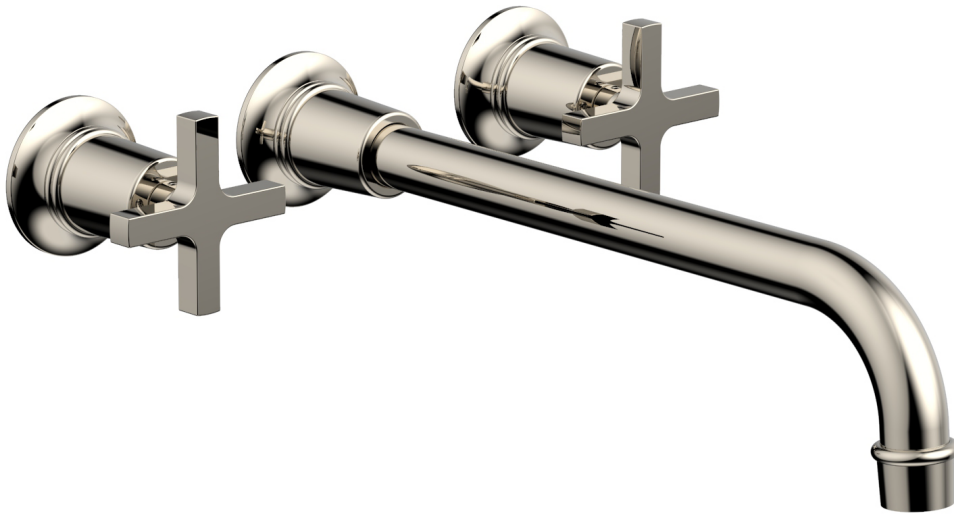

Wall Lavatory Set w/ Cross Handles

501-13-12

■ PRODUCT FEATURES

- Style: Traditional
- Collection: Hex Modern
- Temperature Controlled By Handles
- Cross Handles
-
-

■ TECHNICAL DETAILS

ADA Compliance: No
 Drain Assembly Material: Brass
 Fitting Hole Diameter: 1 1/8"
 Number of Holes: Three Hole
 Number of Handles: Two
 Handle Turn Angle: Quarter Turn
 Spout Reach: 12"
 Installation Type: Wall Mounted
 Primary Material: Brass
 Valve Material: Ceramic
 Flow Restriction: 1.2 gpm
 Water Pressure Maximum: 85 PSI
 Water Pressure Minimum: 20 PSI
 Water Pressure Recommended: 60 PSI