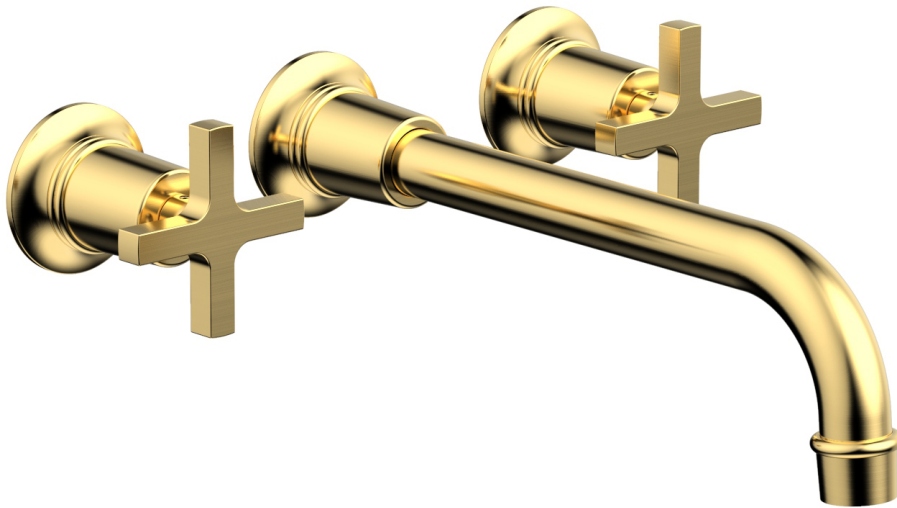

Wall Lavatory Set w/ Cross Handles

501-13-10

PRODUCT FEATURES

- Style: Traditional
- Collection: Hex Modern
- Temperature Controlled By Handles
- Cross Handles
-
-

TECHNICAL DETAILS

ADA Compliance: No
 Drain Assembly Material: Brass
 Fitting Hole Diameter: 1 1/8"
 Number of Holes: Three Hole
 Number of Handles: Two
 Handle Turn Angle: Quarter Turn
 Spout Reach: 10"
 Installation Type: Wall Mounted
 Primary Material: Brass
 Valve Material: Ceramic
 Flow Restriction: 1.2 gpm
 Water Pressure Maximum: 85 PSI
 Water Pressure Minimum: 20 PSI
 Water Pressure Recommended: 60 PSI