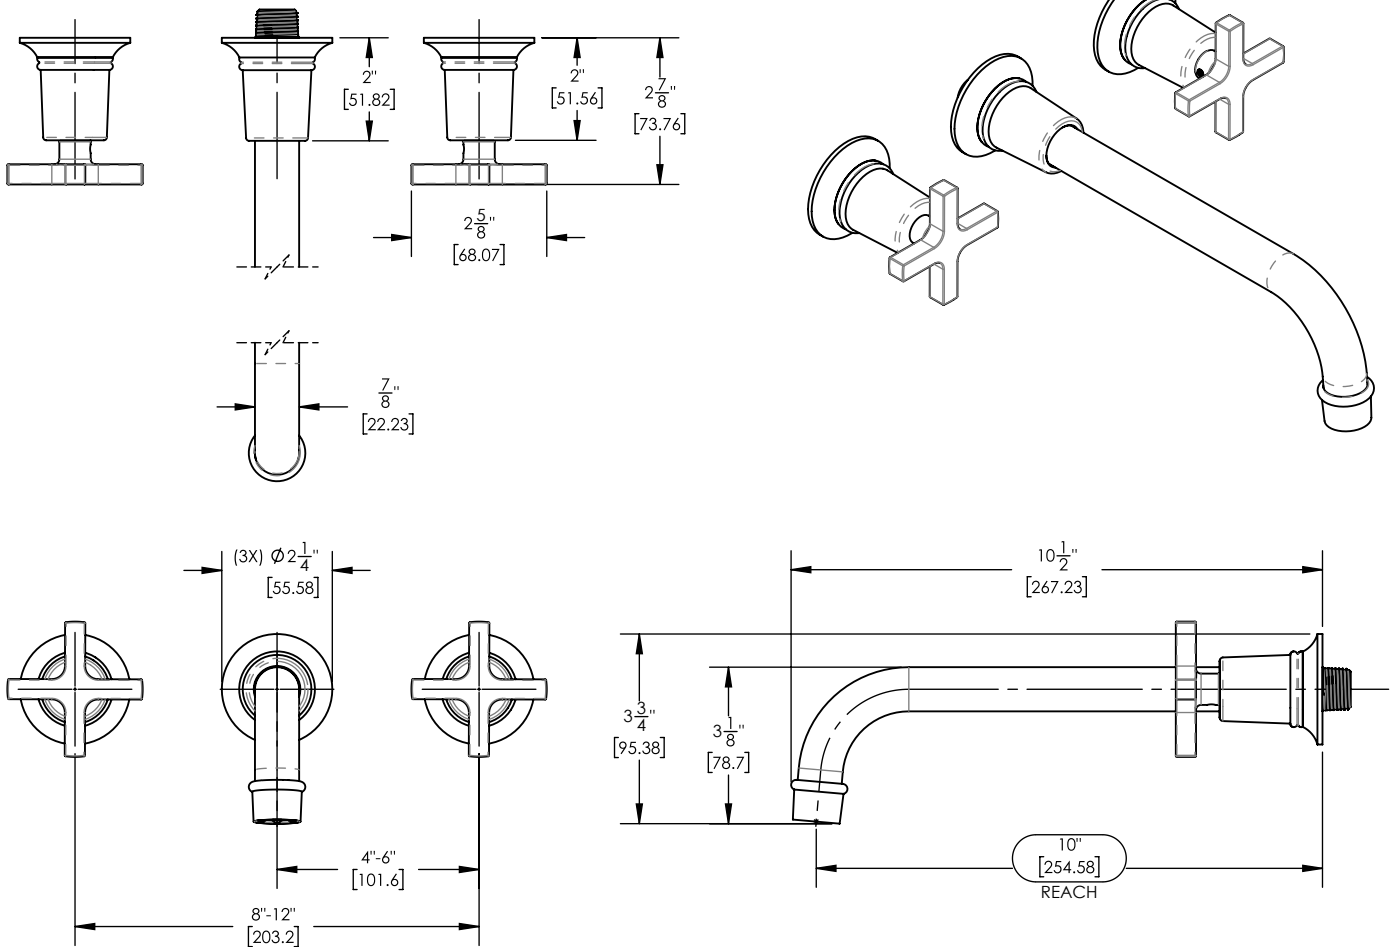

Wall Lavatory Set w/ Cross Handles

501-13-10

PRODUCT FEATURES

- Style: Traditional
- Collection: Hex Modern
- Temperature Controlled By Handles
- Cross Handles
-
-

TECHNICAL DETAILS

ADA Compliance: No
 Drain Assembly Material: Brass
 Fitting Hole Diameter: 1 1/8"
 Number of Holes: Three Hole
 Number of Handles: Two
 Handle Turn Angle: Quarter Turn
 Spout Reach: 10"
 Installation Type: Wall Mounted
 Primary Material: Brass
 Valve Material: Ceramic
 Flow Restriction: 1.2 gpm
 Water Pressure Maximum: 85 PSI
 Water Pressure Minimum: 20 PSI
 Water Pressure Recommended: 60 PSI

PRODUCT DIMENSIONS

www.phylrich.com

1261 Logan Avenue, Costa Mesa, California 92626.
 Phone: 714.361.4800 Fax: 714.617.3120

ASME A112.181/ CSA B1251, ASME 112.18.2/ CSA B125.2, ANSI NSF, CEC

CODES & STANDARDS