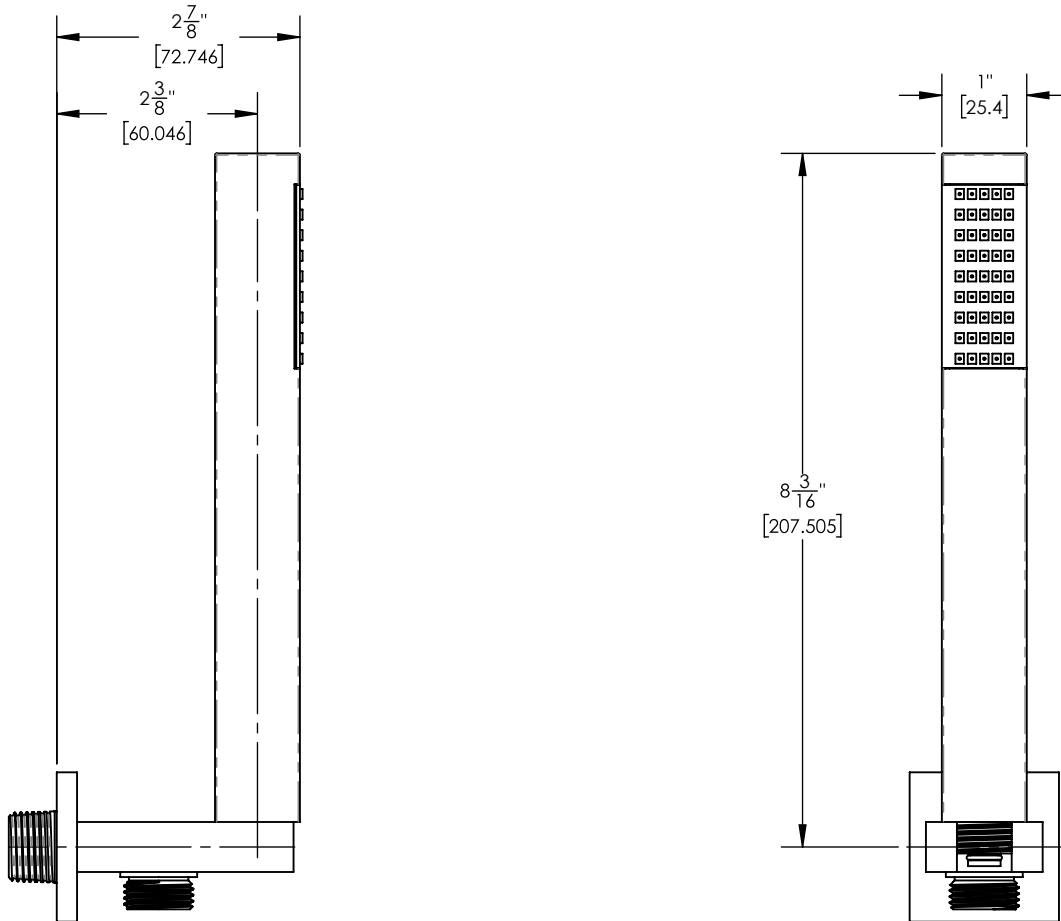

4-728

■ **PRODUCT FEATURES**

-
-
-
-
-

■ **TECHNICAL DETAILS**

Flow Rate: 1.8 gpm
 Hose Length: 59"
 Valve Material: Ceramic
 Water Pressure Maximum: 85 PSI
 Water Pressure Minimum: 20 PSI
 Water Pressure Recommended: 60 PSI

■ **PRODUCT DIMENSIONS**

www.phylrich.com

1261 Logan Avenue, Costa Mesa, California 92626.
 Phone: 714.361.4800 Fax: 714.617.3120

CODES & STANDARDS

ASME A112.181/ CSA B1251, ASME 112.18.2/ CSA B125.2, ANSI NSF, CEC