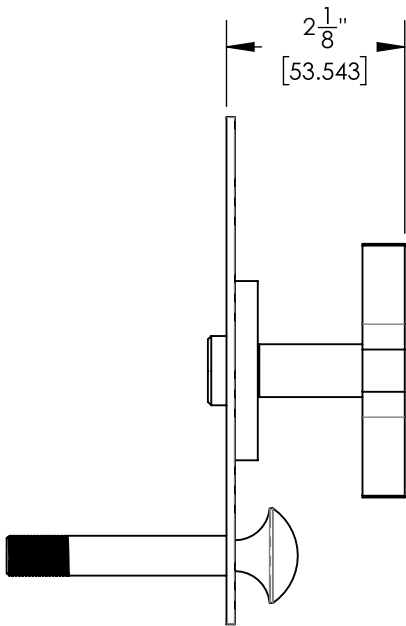

4-726

■ **PRODUCT FEATURES**

- Style: Contemporary
- Collection: Croi
- Temperature Controlled Pressure Balance
- Cross Handle
-
-

■ **TECHNICAL DETAILS**

ADA Compliance: No
 Access Hole Diameter: 5"
 Handle Turn Angle: 115°
 Installation Type: Wall Mounted
 Primary Material: Brass
 Valve Material: Ceramic

■ **PRODUCT DIMENSIONS**

www.phylrich.com

1261 Logan Avenue, Costa Mesa, California 92626.
 Phone: 714.361.4800 Fax: 714.617.3120

CODES & STANDARDS

ASME A112.181/ CSA B1251, ASME 112.18.2/ CSA B125.2, ANSI NSF, CEC