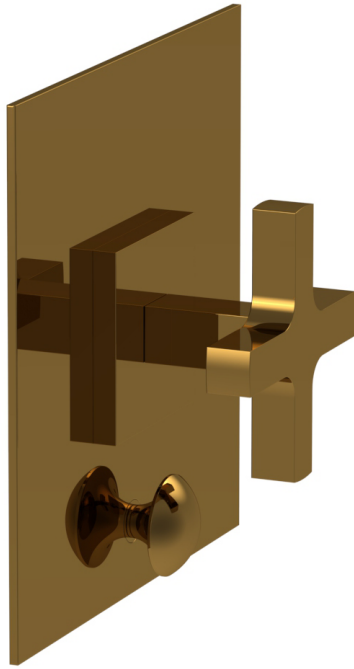

4-726

■ **PRODUCT FEATURES**

- Style: Contemporary
- Collection: Croi
- Temperature Controlled Pressure Balance
- Cross Handle
-
-

■ **TECHNICAL DETAILS**

ADA Compliance: No
 Access Hole Diameter: 5"
 Handle Turn Angle: 115°
 Installation Type: Wall Mounted
 Primary Material: Brass
 Valve Material: Ceramic