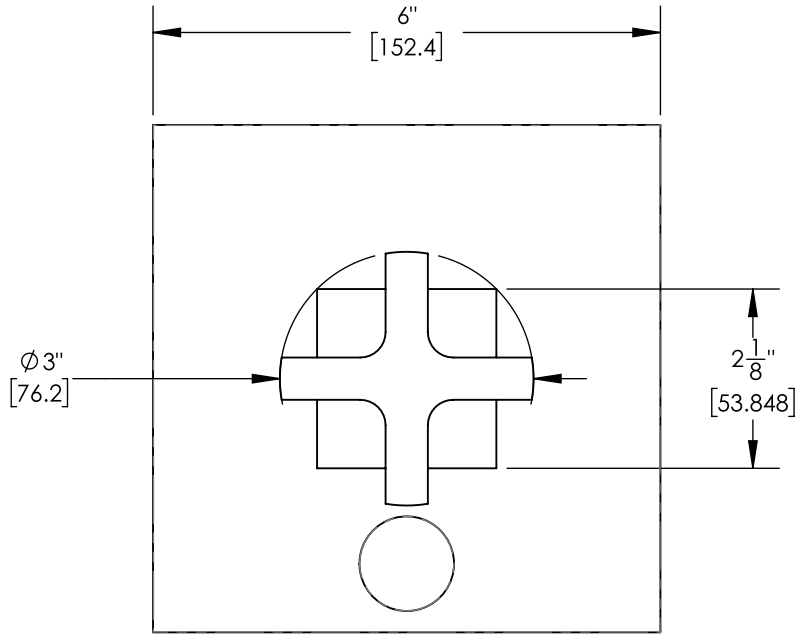

4-726

■ **PRODUCT FEATURES**

- Style: Contemporary
- Collection: Croi
- Temperature Controlled Pressure Balance
- Cross Handle
-
-

■ **TECHNICAL DETAILS**

ADA Compliance: No
 Access Hole Diameter: 5"
 Handle Turn Angle: 115°
 Installation Type: Wall Mounted
 Primary Material: Brass
 Valve Material: Ceramic

■ **PRODUCT DIMENSIONS**

www.phylrich.com

1261 Logan Avenue, Costa Mesa, California 92626.
 Phone: 714.361.4800 Fax: 714.617.3120

CODES & STANDARDS

ASME A112.181/ CSA B1251, ASME 112.18.2/ CSA B125.2, ANSI NSF, CEC