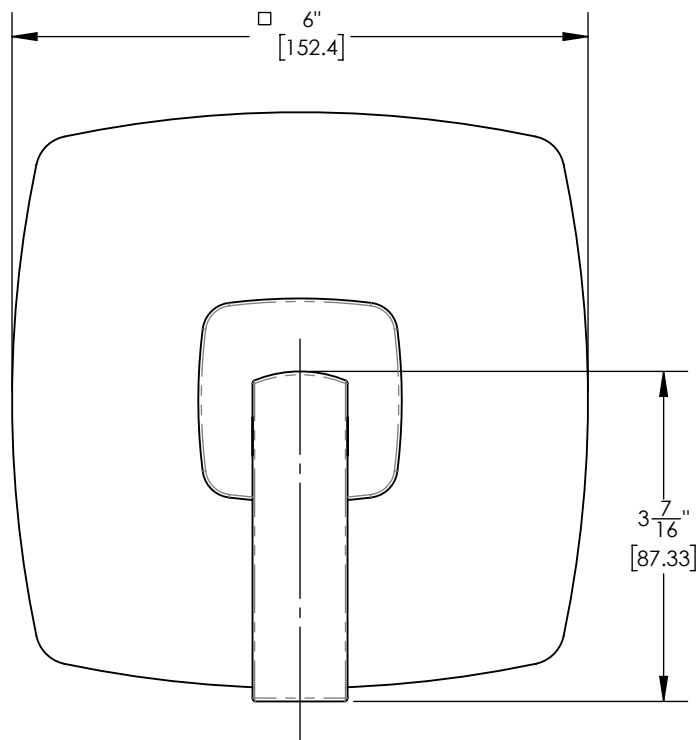

4-514

■ **PRODUCT FEATURES**

- Style: Contemporary
- Collection: Radi
- Temperature Controlled Pressure Balance
- Lever Handle
-
-

■ **TECHNICAL DETAILS**

ADA Compliance: Yes
 Access Hole Diameter: 5"
 Handle Turn Angle: 115°
 Installation Type: Wall Mounted
 Primary Material: Brass
 Valve Material: Ceramic

■ **PRODUCT DIMENSIONS**

www.phylrich.com

1261 Logan Avenue, Costa Mesa, California 92626.
 Phone: 714.361.4800 Fax: 714.617.3120

CODES & STANDARDS

ASME A112.181/ CSA B1251, ASME 112.18.2/ CSA B125.2, ANSI NSF, CEC