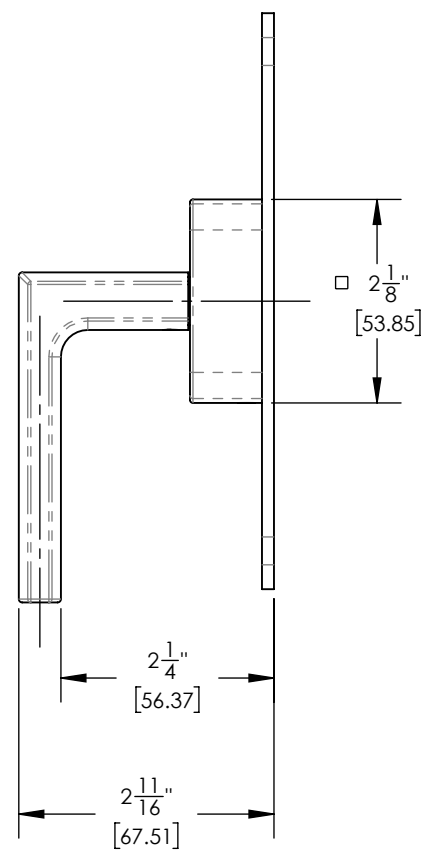

4-514

■ **PRODUCT FEATURES**

- Style: Contemporary
- Collection: Radi
- Temperature Controlled Pressure Balance
- Lever Handle
-
-

■ **TECHNICAL DETAILS**

ADA Compliance: Yes
 Access Hole Diameter: 5"
 Handle Turn Angle: 115°
 Installation Type: Wall Mounted
 Primary Material: Brass
 Valve Material: Ceramic

■ **PRODUCT DIMENSIONS**

www.phylrich.com

1261 Logan Avenue, Costa Mesa, California 92626.
 Phone: 714.361.4800 Fax: 714.617.3120

CODES & STANDARDS

ASME A112.181/ CSA B1251, ASME 112.18.2/ CSA B125.2, ANSI NSF, CEC