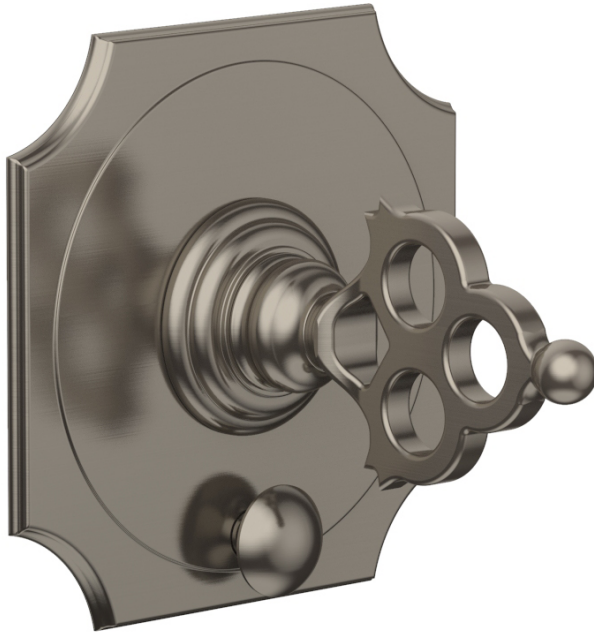

4-470

■ **PRODUCT FEATURES**

- Style: Baroque
- Collection: Maison
- Temperature Controlled Pressure Balance
- Cross Handle
- 
- 

■ **TECHNICAL DETAILS**

ADA Compliance: No  
 Access Hole Diameter: 5"  
 Handle Turn Angle: 115°  
 Installation Type: Wall Mounted  
 Primary Material: Brass  
 Valve Material: Ceramic