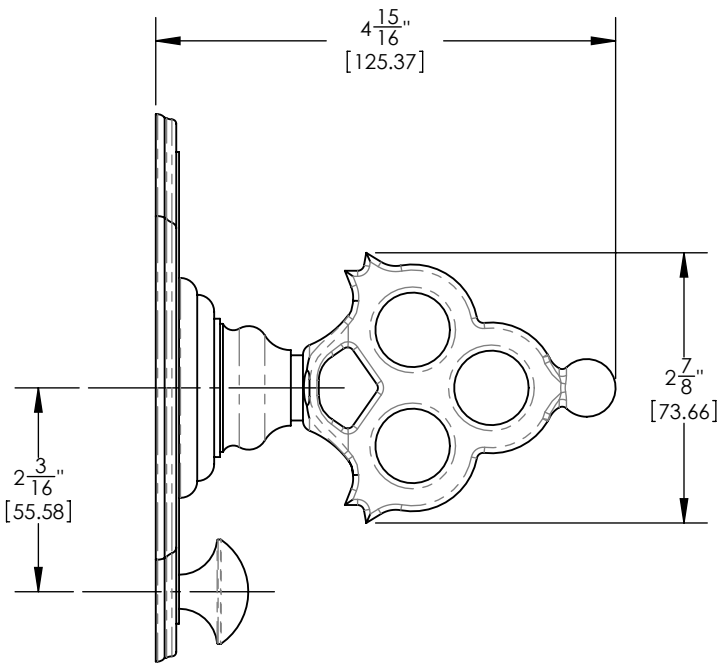

4-470

■ **PRODUCT FEATURES**

- Style: Baroque
- Collection: Maison
- Temperature Controlled Pressure Balance
- Cross Handle
- 
- 

■ **TECHNICAL DETAILS**

ADA Compliance: No  
 Access Hole Diameter: 5"  
 Handle Turn Angle: 115°  
 Installation Type: Wall Mounted  
 Primary Material: Brass  
 Valve Material: Ceramic

■ **PRODUCT DIMENSIONS**

[www.phylrich.com](http://www.phylrich.com)

1261 Logan Avenue, Costa Mesa, California 92626.  
 Phone: 714.361.4800 Fax: 714.617.3120

**CODES & STANDARDS**

ASME A112.181/ CSA B1251, ASME 112.18.2/ CSA B125.2, ANSI NSF, CEC