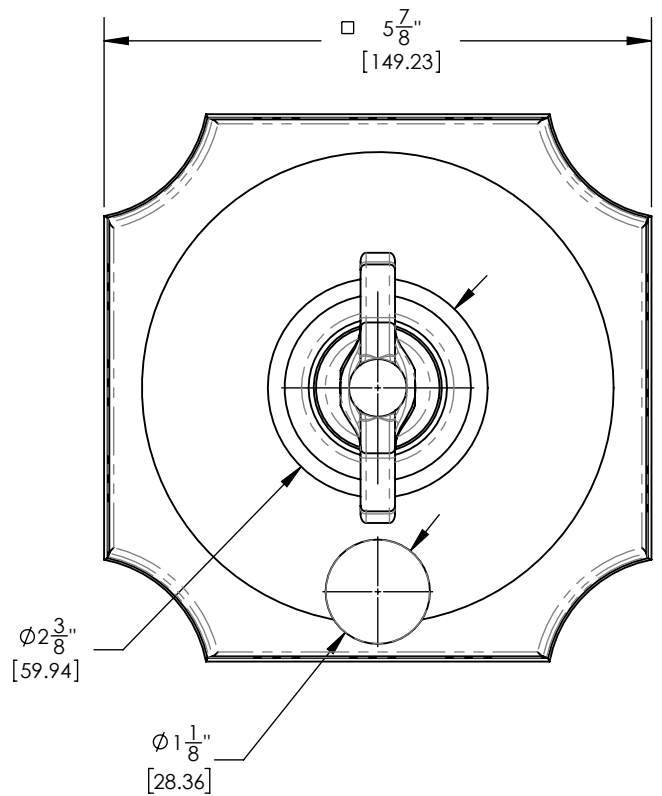

4-470

■ **PRODUCT FEATURES**

- Style: Baroque
- Collection: Maison
- Temperature Controlled Pressure Balance
- Cross Handle
- 
- 

■ **TECHNICAL DETAILS**

ADA Compliance: No  
 Access Hole Diameter: 5"  
 Handle Turn Angle: 115°  
 Installation Type: Wall Mounted  
 Primary Material: Brass  
 Valve Material: Ceramic

■ **PRODUCT DIMENSIONS**

[www.phylrich.com](http://www.phylrich.com)

1261 Logan Avenue, Costa Mesa, California 92626.  
 Phone: 714.361.4800 Fax: 714.617.3120

**CODES & STANDARDS**

ASME A112.181/ CSA B1251, ASME 112.18.2/ CSA B125.2, ANSI NSF, CEC