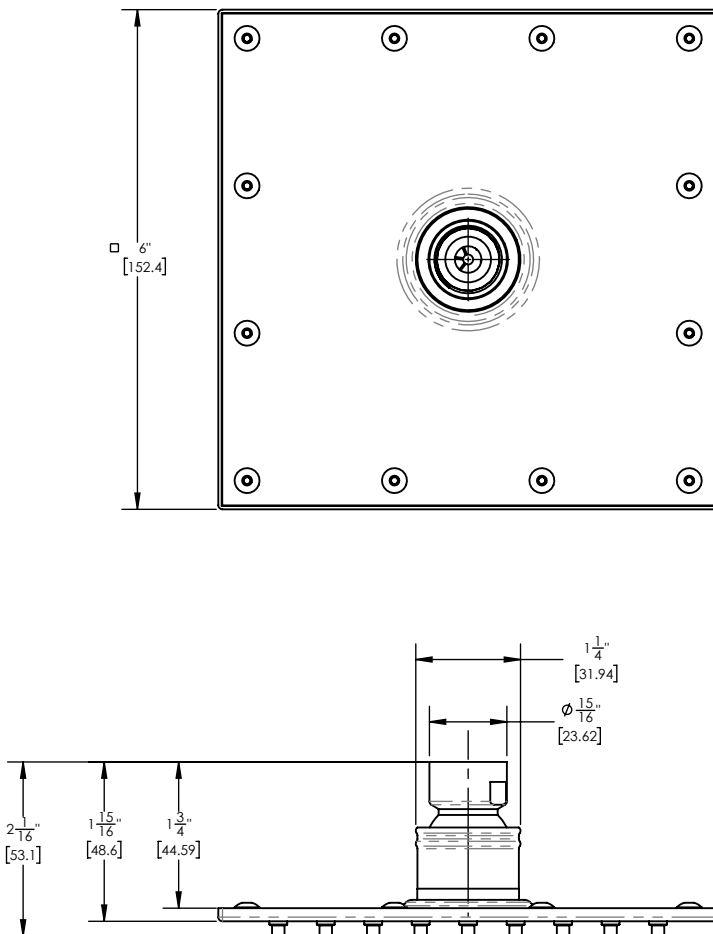

6" Square Shower Head

3-331

PRODUCT FEATURES

TECHNICAL DETAILS

ADA Compliance: No
Flow Restriction: 1.8 gpm

PRODUCT DIMENSIONS

www.phylrich.com

1261 Logan Avenue, Costa Mesa, California 92626.
Phone: 714.361.4800 Fax: 714.617.3120