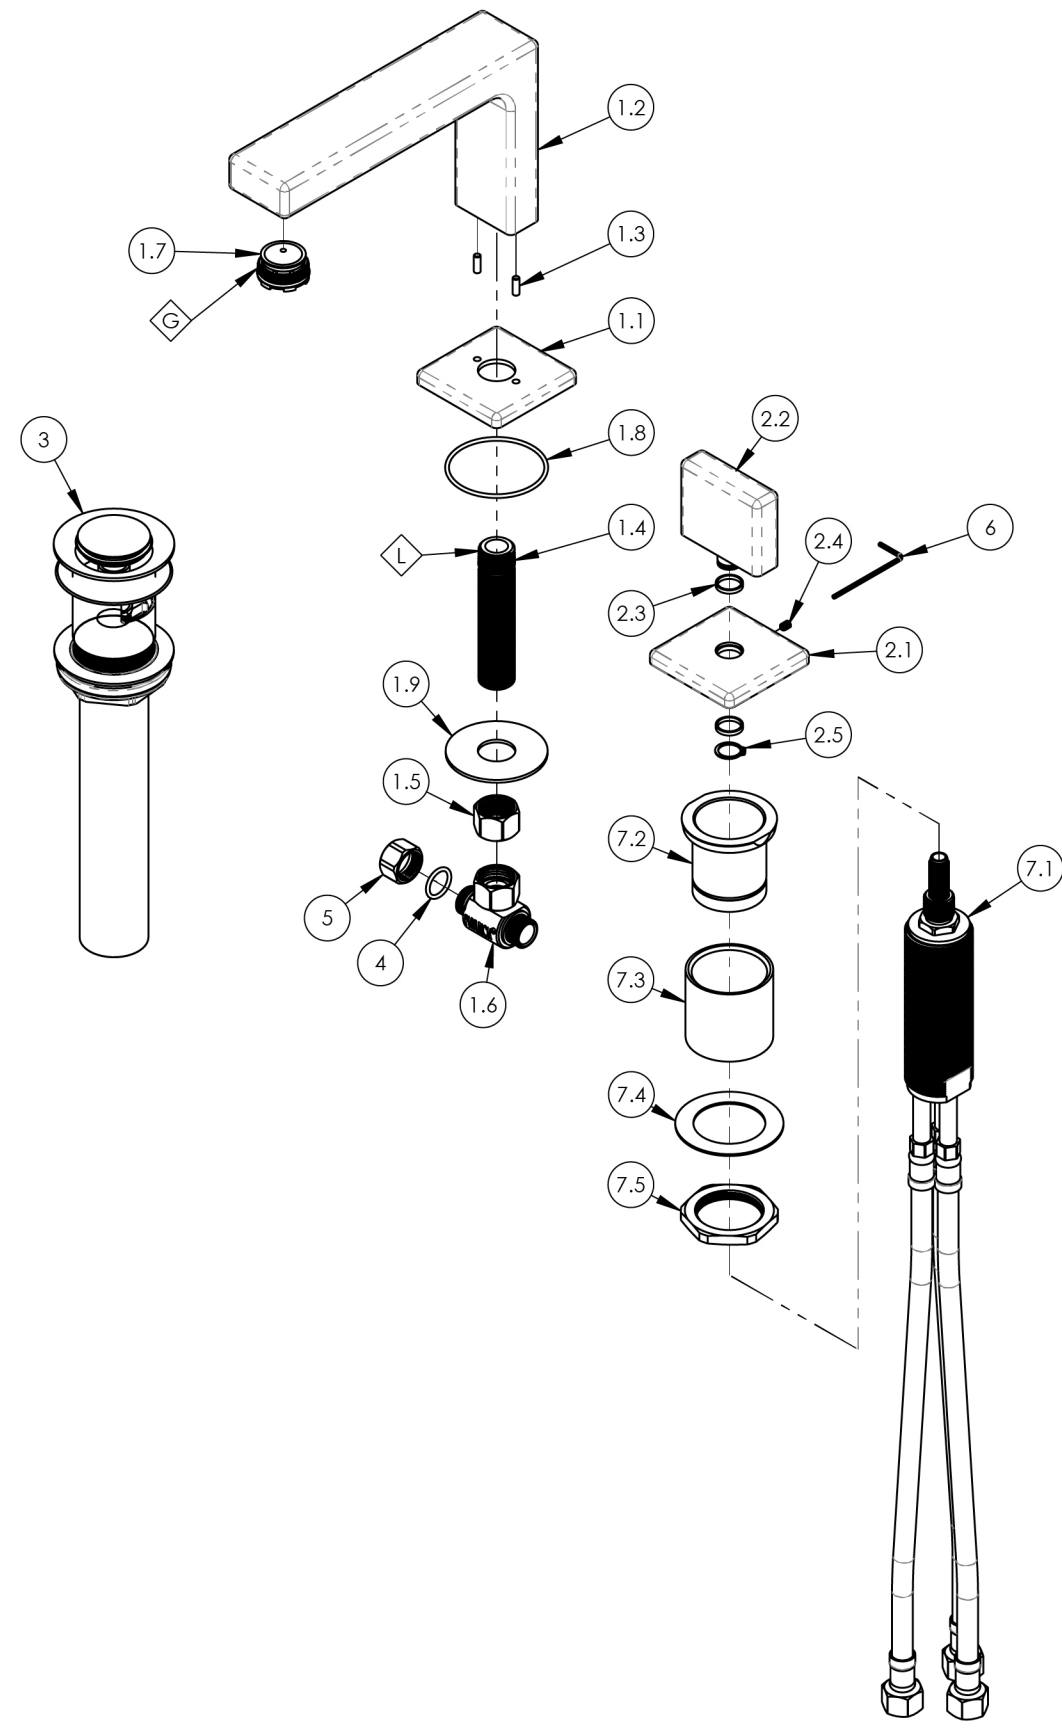

NOTE(S):  
 1. PART NUMBER, "/00" DENOTES PART SHALL HAVE FINISH.  
 2. APPLY NSF COMPLIANT GREASE TO ANY O-RING, SEALING JOINTS, AND/OR PIVOTAL POINTS.   
 3. APPLY NSF COMPLIANT LOCTITE TO THREADED AREA. 

ITEM NO.	PART NUMBER	DESCRIPTION	QTY.
1	3-097/00	ASSY, SPOUT WIDESPREAD LAV SOFT, LOW, MIX	1
1.1	10933/00	ESCUTCHEON, SPOUT LAV MIX SERIES	1
1.2	10944/00	SPOUT, WIDESPREAD LAV LOW MIX	1
1.3	92158	DOWEL PIN, 1/8" X 3/8"L	2
1.4	10745	THREAD ALL, 3/8"-18 NPSM	1
1.5	10746	NUT, 3/8"-18 NPSL	1
1.6	1-112	TEE VALVE, 3/8" NPSM X 3/8" COMPRESSION	1
1.7	11427	AERATOR, CACHE REG, PINK 1.2 GPM, M24X1.0, NEOPERL # 40.2360.010	1
1.8	90031	O-RING, 1-3/4"ID X 1/16"THK, AS-568-031	1
1.9	92174	WASHER, 1.860 O.D X .690 I.D	1
2	3-101/00	ASSY, HANDLE BLADE MIX	1
2.1	10932/00	THERM, SHOWER TRIM, THREE HANDLE, CROSS, CROI	1
2.2	10923/00	HANDLE, BLADE MIX SERIES	1
2.3	92176	WEAR WASHER	2
2.4	92005	SET SCREW, CUP PT 6-32 UNC THREAD 3/16"L	1
2.5	92177	RETAINING RING, 7/16" SHAFT	1
3	3-545/00	BRASS PUSH TYPE DRAIN, W/ OVERFLOW & SMALL PLUG	1
4	90014	O-RING, 1/2"ID X 5/8"OD X 1/16"THK, AS-568-014	1
5	92492	CAP NUT, 3/8" COMPRESSION	1
6	92246	HEX KEY 1/16, FOR 6-32 SET SCREW	1
7	2-580	VALVE KIT, FLUSH MOUNT, SINGLE HANDLE LAV	1
7.1	1-054	VALVE, DECK MOUNTED SINGLE HANDLE LAV DROP-IN	1
7.2	11077	SLEEVE MOUNT, DECK (ROMAN) TUB	1
7.3	92180	EXTENSION SLEEVE, WIDESPREAD	1
7.4	92138	BRASS WASHER, THIN	1
7.5	92313	HEX NUT, 1-1/4"-20 THREAD	1

WIDESPREAD LAV, LOW SPOUT, SINGLE BLADE HANDLE, MIX

SIZE	ASM/PRT NO.	REV
<b>B</b>	290L-09/00	-
SCALE: 1:2.75	WEIGHT: lbs.	SHEET 1 OF 2