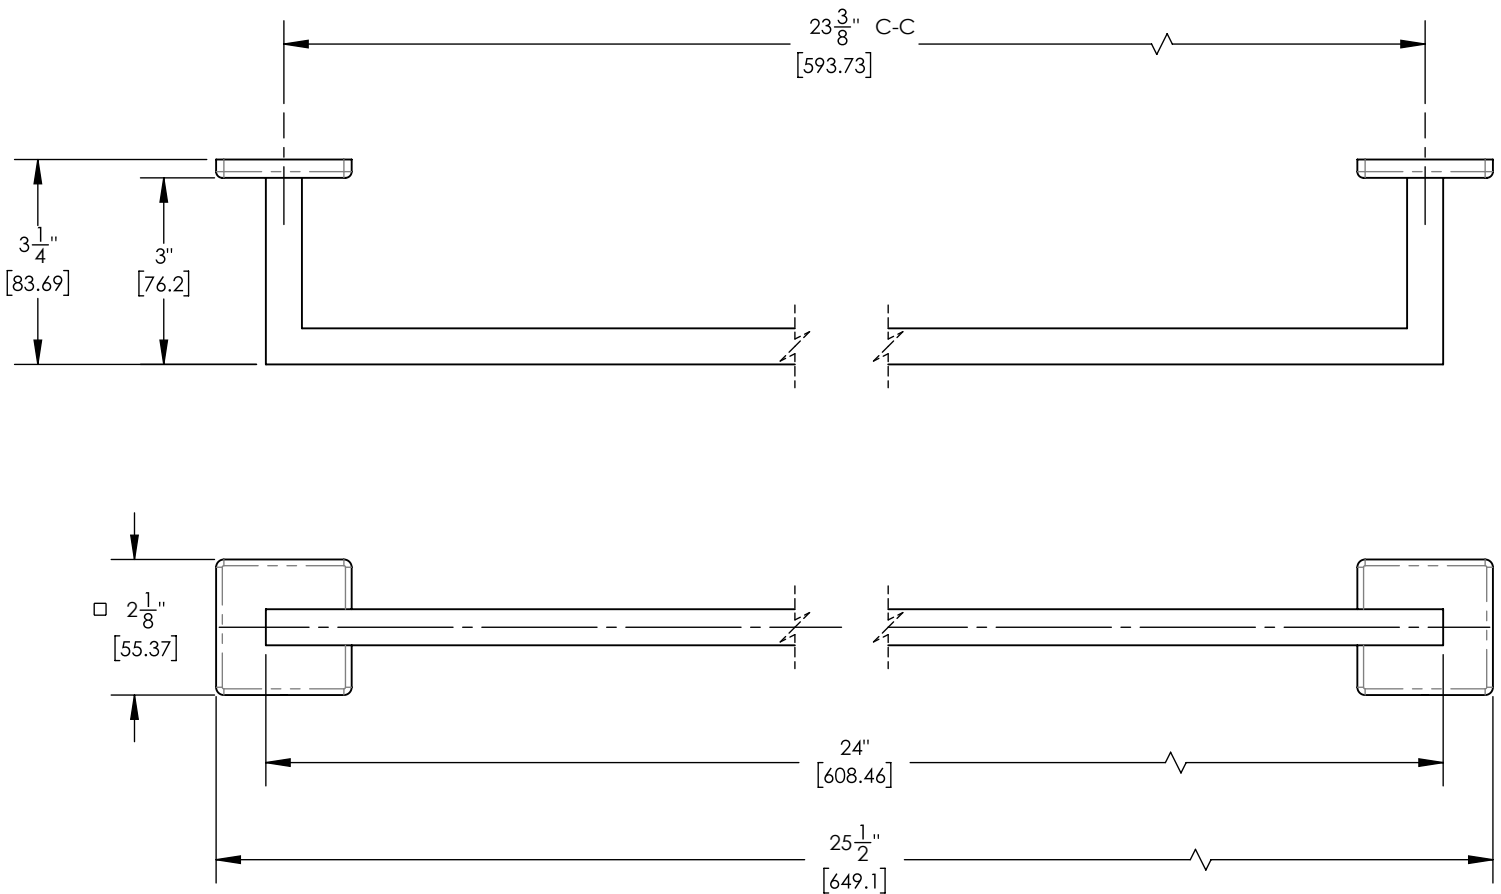

PRODUCT DIMENSIONS

www.phylrich.com

1261 Logan Avenue, Costa Mesa, California 92626.
Phone: 714.361.4800 Fax: 714.617.3120

CODES & STANDARDS

ASME A112.181/CSA B1251, ASME 112.18.2/CSA B125.2, ANSI NSF, CEC

WARRANTY

Mechanical Warranty: 10 Years from date of purchase.
Finish Warranty: See catalog for further information.

Rev-