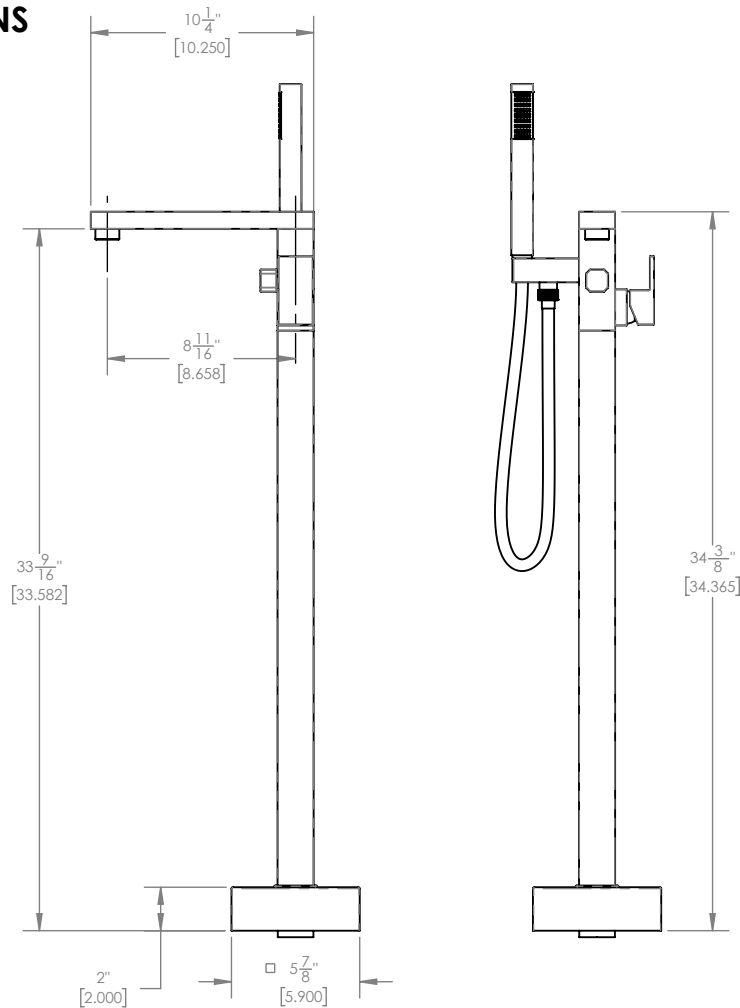

290-45

### ■ PRODUCT FEATURES

- Style: Contemporary
- Collection: Mix
- Temperature Controlled by Handle
- Pull Diverter
- Lever Handle
- 

### ■ TECHNICAL DETAILS

Hand Shower Flow Rate: 1.8 gpm  
 Spout Flow Rate: 6.5 gpm  
 Spout Flow Restriction: Full Flow  
 Hand Shower Hose Length: 59"  
 Spout Reach: 8 11/16"  
 Water Pressure Maximum: 85 PSI  
 Water Pressure Minimum: 20 PSI  
 Water Pressure Recommended: 60 PSI  
**NO VALVE REQUIRED**

### ■ PRODUCT DIMENSIONS

[www.phylrich.com](http://www.phylrich.com)

1261 Logan Avenue, Costa Mesa, California 92626.  
 Phone: 714.361.4800 Fax: 714.617.3120

Rev-

**CODES & STANDARDS**

ASME A112.181/ CSA B1251, ASME 112.18.2/ CSA B125.2, ANSI NSF, CEC