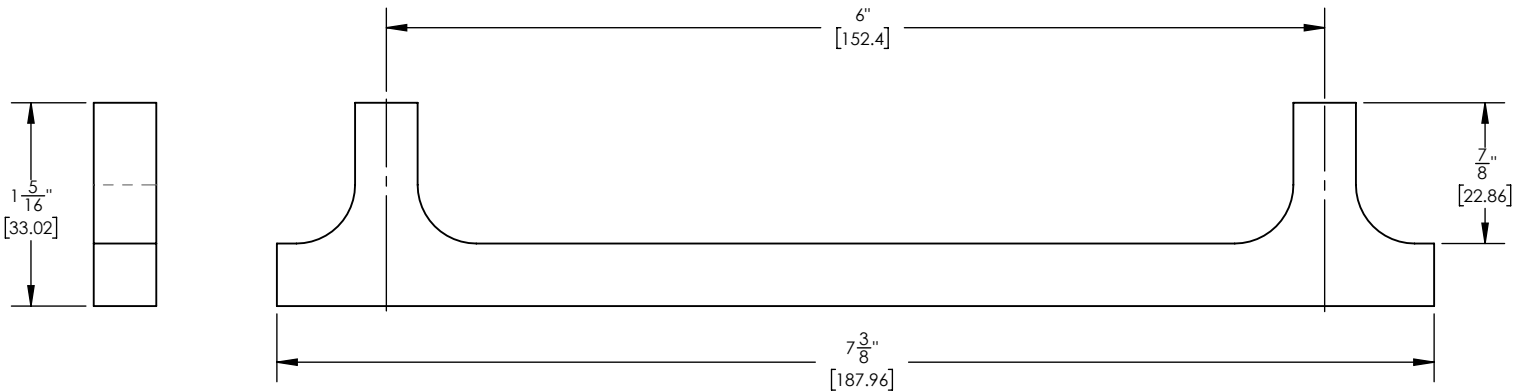

255-91-06

■ **PRODUCT FEATURES**

- Style: Contemporary
- Collection: Croi
-
-
-

■ **TECHNICAL DETAILS**

ADA Compliance: No
 Installation Type: Wall Mounted
 Primary Material: Brass

■ **PRODUCT DIMENSIONS**