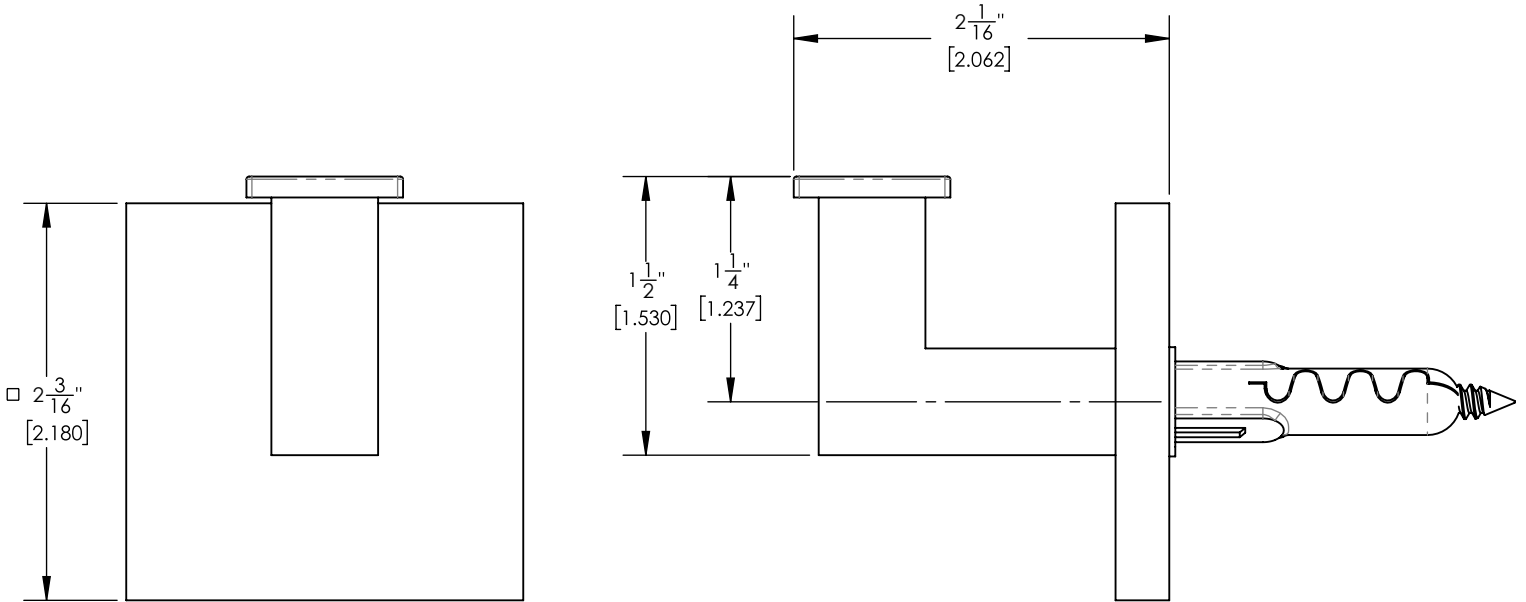

255-76

■ **PRODUCT FEATURES**

- Style: Contemporary
- Collection: Croi
- 
- 
- 

■ **TECHNICAL DETAILS**

ADA Compliance: No  
 Installation Type: Wall Mounted  
 Primary Material: Brass

■ **PRODUCT DIMENSIONS**