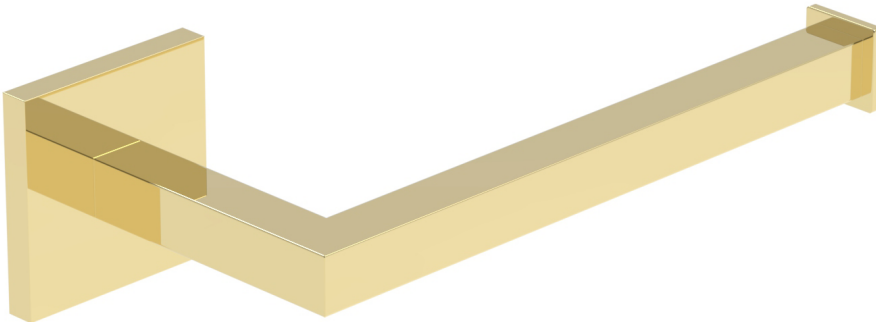

255-75

■ **PRODUCT FEATURES**

- Style: Contemporary
- Collection: Croi
-
-
-

■ **TECHNICAL DETAILS**

ADA Compliance: No
Installation Type: Wall Mounted
Primary Material: Brass

■ **PRODUCT DIMENSIONS**

www.phylrich.com