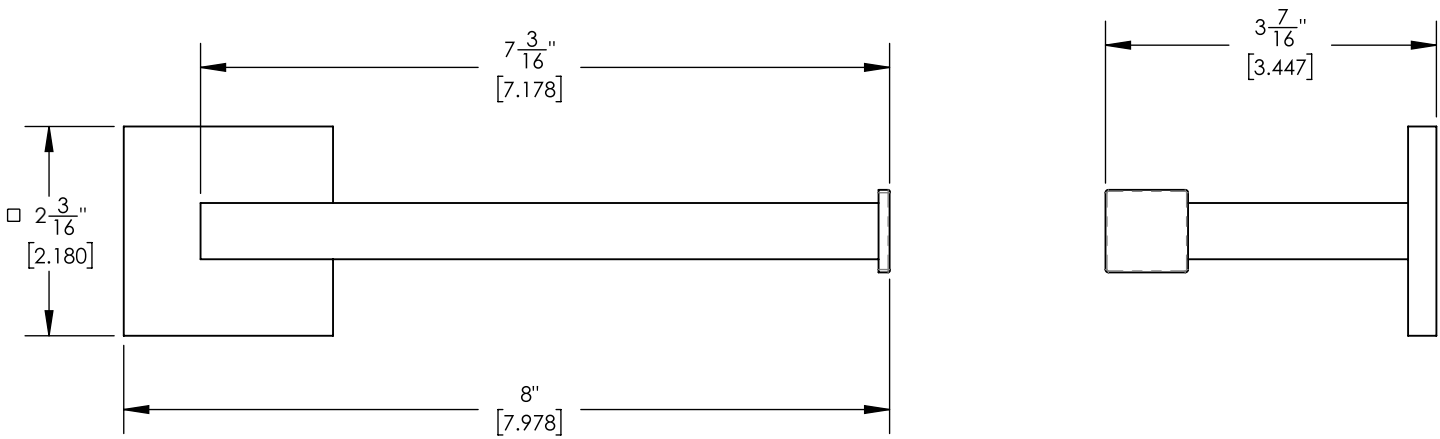

255-75

■ **PRODUCT FEATURES**

- Style: Contemporary
- Collection: Croi
-
-
-

■ **TECHNICAL DETAILS**

ADA Compliance: No
Installation Type: Wall Mounted
Primary Material: Brass

■ **PRODUCT DIMENSIONS**

www.phylrich.com