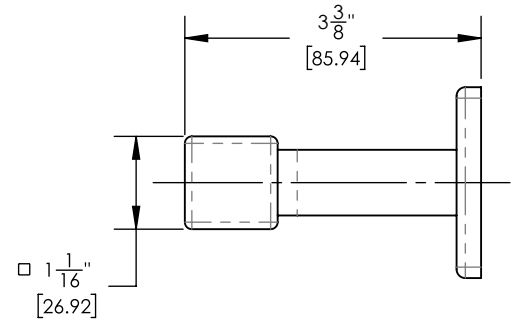

255-74

■ **PRODUCT FEATURES**

- Style: Contemporary
- Collection: Croi
-
-
-

■ **TECHNICAL DETAILS**

ADA Compliance: No
 Installation Type: Wall Mounted
 Primary Material: Brass

■ **PRODUCT DIMENSIONS**

www.phylrich.com