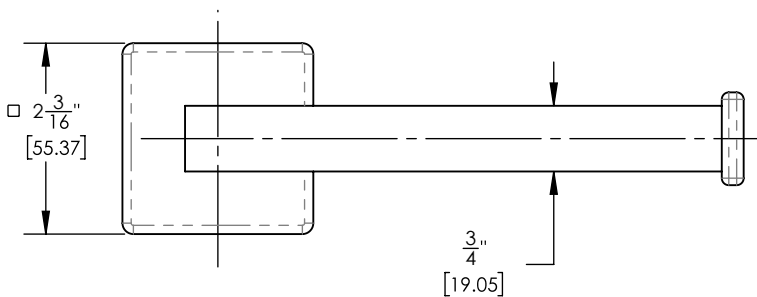

255-74

■ **PRODUCT FEATURES**

- Style: Contemporary
- Collection: Croi
-
-
-

■ **TECHNICAL DETAILS**

ADA Compliance: No
 Installation Type: Wall Mounted
 Primary Material: Brass

■ **PRODUCT DIMENSIONS**

www.phylrich.com

1261 Logan Avenue, Costa Mesa, California 92626.
 Phone: 714.361.4800 Fax: 714.617.3120

CODES & STANDARDS

ASME A112.181/ CSA B1251, ASME 112.18.2/ CSA B125.2, ANSI NSF, CEC

WARRANTY

Mechanical Warranty: 10 Years from date of purchase.
 Finish Warranty: See catalog for further information.