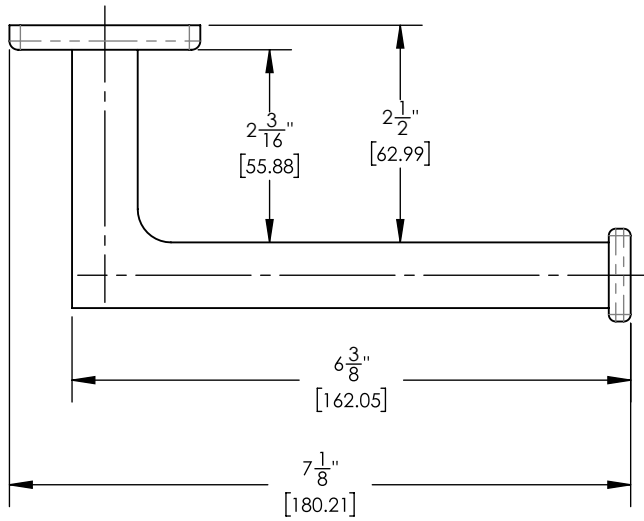

255-74

■ **PRODUCT FEATURES**

- Style: Contemporary
- Collection: Croi
-
-
-

■ **TECHNICAL DETAILS**

ADA Compliance: No
 Installation Type: Wall Mounted
 Primary Material: Brass

■ **PRODUCT DIMENSIONS**

www.phylrich.com

1261 Logan Avenue, Costa Mesa, California 92626.
 Phone: 714.361.4800 Fax: 714.617.3120

CODES & STANDARDS

ASME A112.181/ CSA B1251, ASME 112.18.2/ CSA B125.2, ANSI NSF, CEC

WARRANTY

Mechanical Warranty: 10 Years from date of purchase.
 Finish Warranty: See catalog for further information.