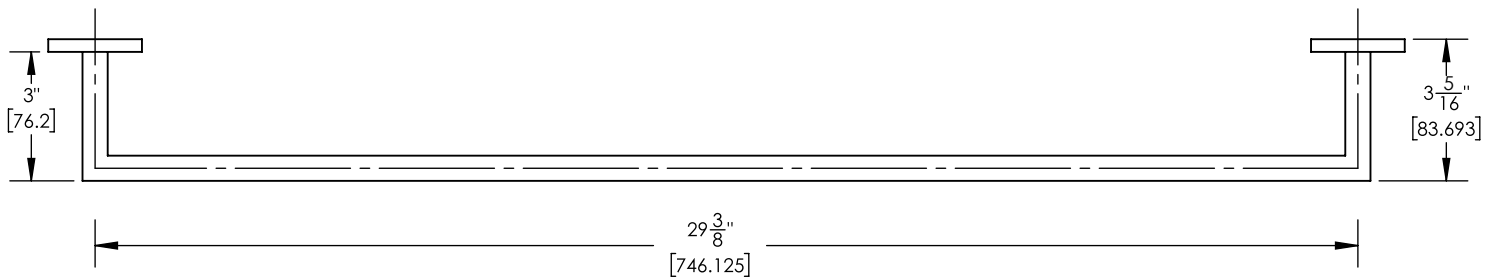

255-72

■ **PRODUCT FEATURES**

- Style: Contemporary
- Collection: Croi
- 
- 
- 

■ **TECHNICAL DETAILS**

ADA Compliance: No  
 Installation Type: Wall Mounted  
 Primary Material: Brass

■ **PRODUCT DIMENSIONS**