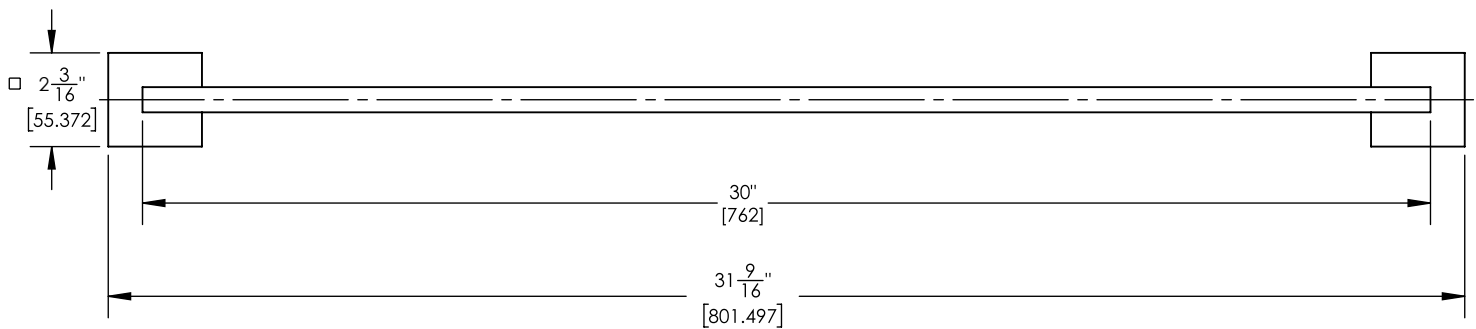

255-72

■ **PRODUCT FEATURES**

- Style: Contemporary
- Collection: Croi
- 
- 
- 

■ **TECHNICAL DETAILS**

ADA Compliance: No  
 Installation Type: Wall Mounted  
 Primary Material: Brass

■ **PRODUCT DIMENSIONS**