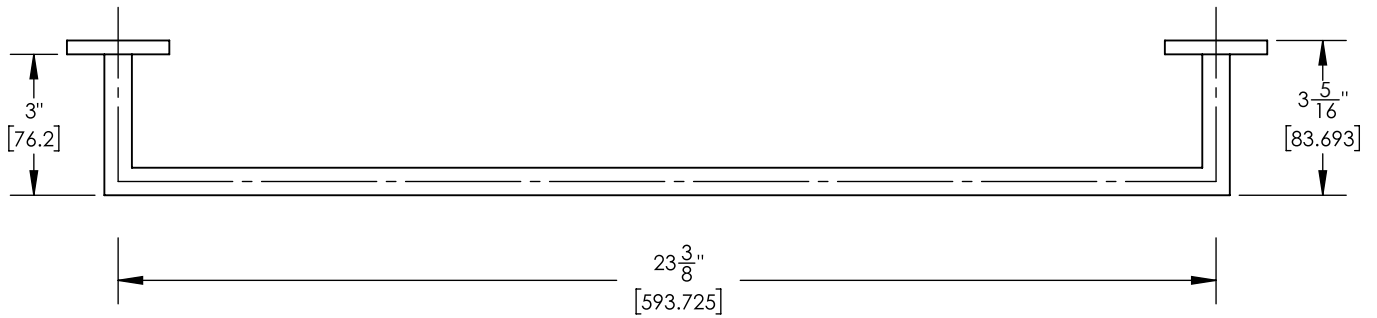

255-71

■ **PRODUCT FEATURES**

- Style: Contemporary
- Collection: Croi
- 
- 
- 

■ **TECHNICAL DETAILS**

ADA Compliance: No  
 Installation Type: Wall Mounted  
 Primary Material: Brass

■ **PRODUCT DIMENSIONS**