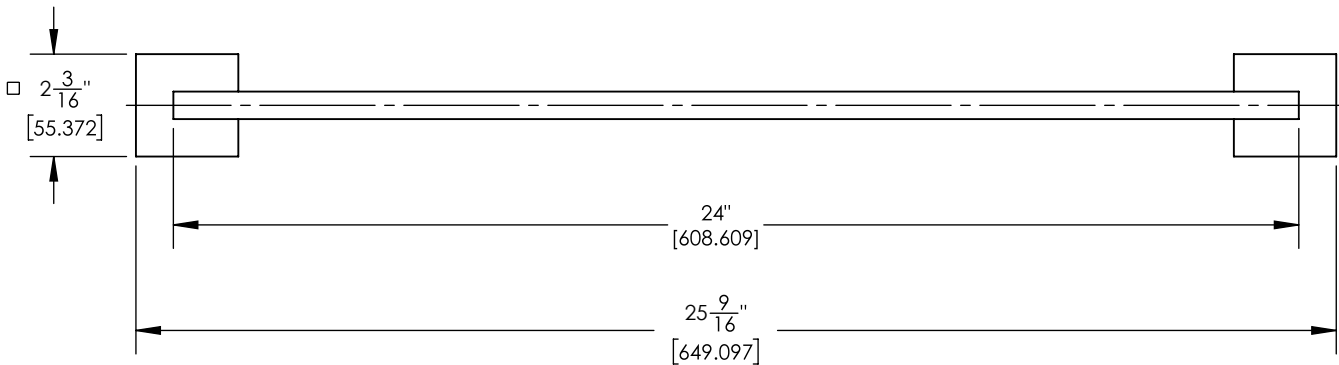

255-71

■ **PRODUCT FEATURES**

- Style: Contemporary
- Collection: Croi
- 
- 
- 

■ **TECHNICAL DETAILS**

ADA Compliance: No  
 Installation Type: Wall Mounted  
 Primary Material: Brass

■ **PRODUCT DIMENSIONS**