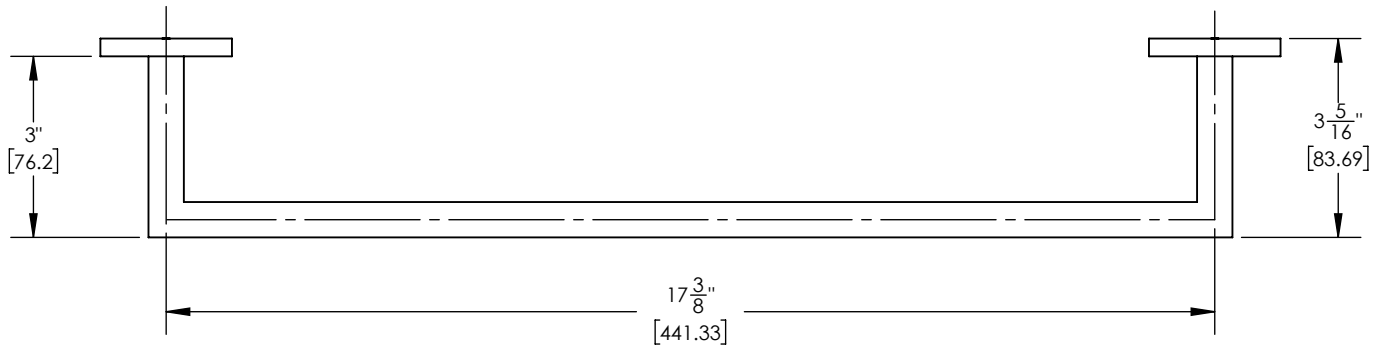

255-70

■ **PRODUCT FEATURES**

- Style: Contemporary
- Collection: Croi
-
-
-

■ **TECHNICAL DETAILS**

ADA Compliance: No
 Installation Type: Wall Mounted
 Primary Material: Brass

■ **PRODUCT DIMENSIONS**

www.phylrich.com