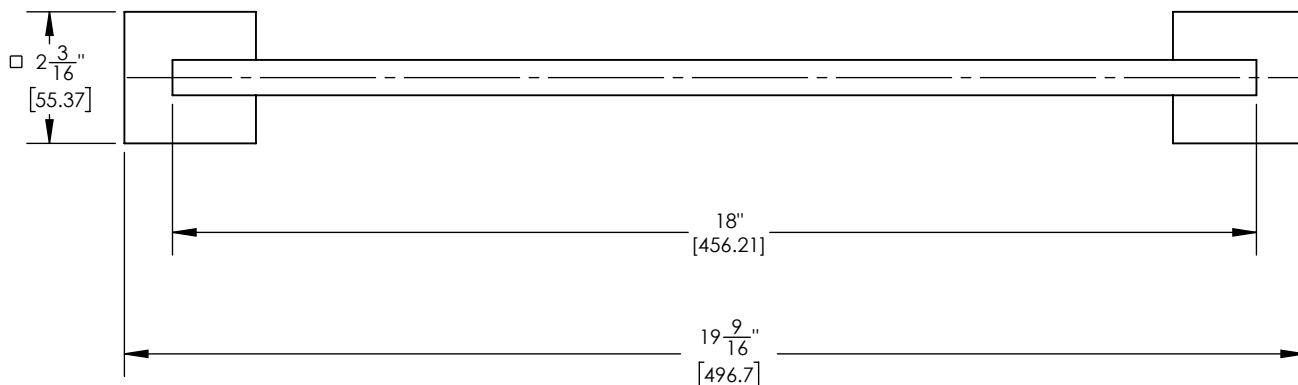

255-70

■ **PRODUCT FEATURES**

- Style: Contemporary
- Collection: Croi
-
-
-

■ **TECHNICAL DETAILS**

ADA Compliance: No
 Installation Type: Wall Mounted
 Primary Material: Brass

■ **PRODUCT DIMENSIONS**

www.phylrich.com