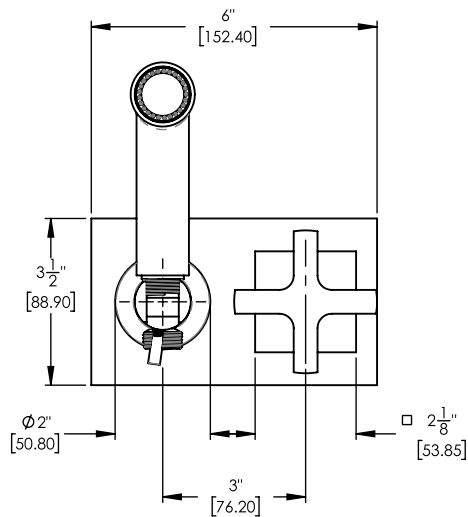

255-64

■ **PRODUCT FEATURES**

- Style: Contemporary
- Collection: Croi
- Temperature Controlled By Handles
- Cross Handle
-
-

■ **TECHNICAL DETAILS**

Number of Handles: 1
 Handle Turn Angle: Quarter Turn
 Installation Type: Wall Mounted
 Primary Material: Brass
 Valve Material: Ceramic
 Flow Restriction: 1.8 GPM
 Water Pressure Maximum: 85 PSI
 Water Pressure Minimum: 20 PSI
 Water Pressure Recommended: 60 PSI

■ **PRODUCT DIMENSIONS**

www.phylrich.com

1261 Logan Avenue, Costa Mesa, California 92626.
 Phone: 714.361.4800 Fax: 714.617.3120

CODES & STANDARDS

ASME A112.181/ CSA B1251, ASME 112.18.2/ CSA B125.2, ANSI NSF, CEC