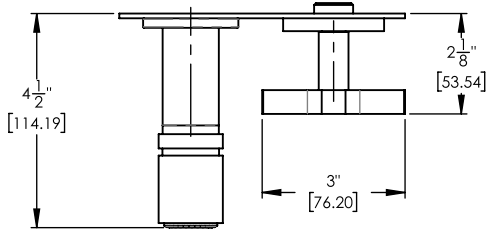

255-64

■ **PRODUCT FEATURES**

- Style: Contemporary
- Collection: Croi
- Temperature Controlled By Handles
- Cross Handle
-
-

■ **TECHNICAL DETAILS**

Number of Handles: 1
 Handle Turn Angle: Quarter Turn
 Installation Type: Wall Mounted
 Primary Material: Brass
 Valve Material: Ceramic
 Flow Restriction: 1.8 GPM
 Water Pressure Maximum: 85 PSI
 Water Pressure Minimum: 20 PSI
 Water Pressure Recommended: 60 PSI

■ **PRODUCT DIMENSIONS**

www.phylrich.com

1261 Logan Avenue, Costa Mesa, California 92626.
 Phone: 714.361.4800 Fax: 714.617.3120

CODES & STANDARDS

ASME A112.181/ CSA B1251, ASME 112.18.2/ CSA B125.2, ANSI NSF, CEC