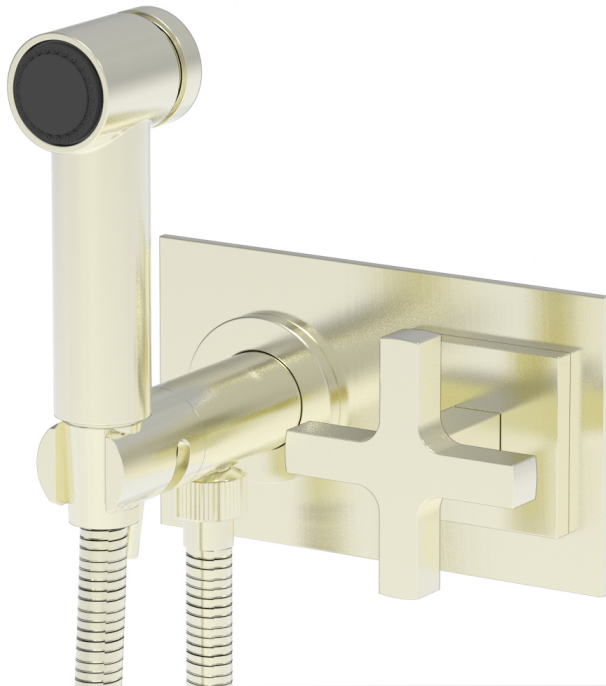

255-64

■ **PRODUCT FEATURES**

- Style: Contemporary
- Collection: Croi
- Temperature Controlled By Handles
- Cross Handle
-
-

■ **TECHNICAL DETAILS**

Number of Handles: 1
 Handle Turn Angle: Quarter Turn
 Installation Type: Wall Mounted
 Primary Material: Brass
 Valve Material: Ceramic
 Flow Restriction: 1.8 GPM
 Water Pressure Maximum: 85 PSI
 Water Pressure Minimum: 20 PSI
 Water Pressure Recommended: 60 PSI