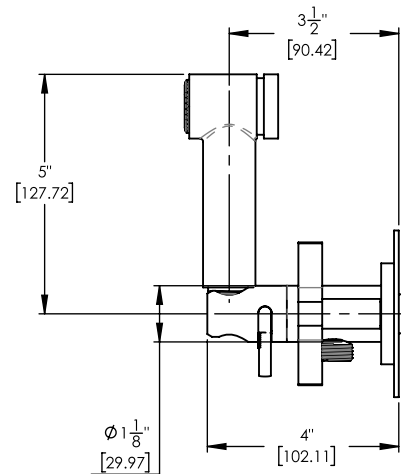

255-64

■ **PRODUCT FEATURES**

- Style: Contemporary
- Collection: Croi
- Temperature Controlled By Handles
- Cross Handle
-
-

■ **TECHNICAL DETAILS**

Number of Handles: 1
 Handle Turn Angle: Quarter Turn
 Installation Type: Wall Mounted
 Primary Material: Brass
 Valve Material: Ceramic
 Flow Restriction: 1.8 GPM
 Water Pressure Maximum: 85 PSI
 Water Pressure Minimum: 20 PSI
 Water Pressure Recommended: 60 PSI

■ **PRODUCT DIMENSIONS**

www.phylrich.com

1261 Logan Avenue, Costa Mesa, California 92626.
 Phone: 714.361.4800 Fax: 714.617.3120

CODES & STANDARDS

ASME A112.181/ CSA B1251, ASME 112.18.2/ CSA B125.2, ANSI NSF, CEC