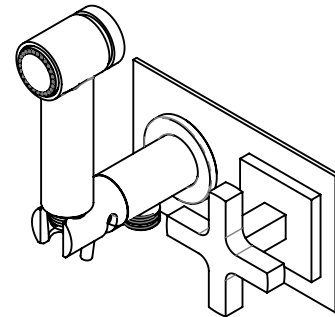

■ **PRODUCT DIMENSIONS**