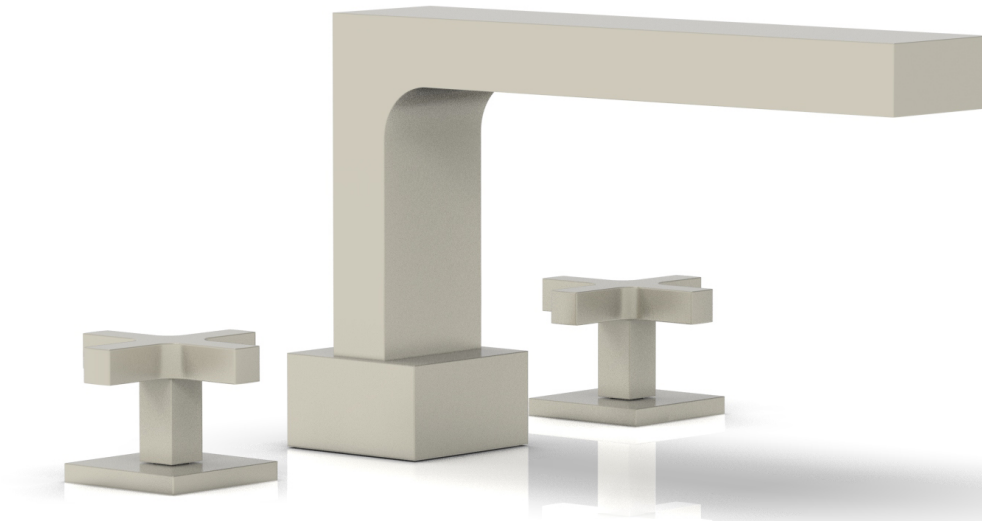

255-40

■ **PRODUCT FEATURES**

- Style: Contemporary
- Collection: Croi
- Temperature Controlled By Handles
- Cross Handles
-
-

■ **TECHNICAL DETAILS**

ADA Compliance: No
 Deck Thickness Maximum: 2"
 Deck Thickness Minimum: 1/8"
 Fitting Hole Diameter: 1 1/8"
 Number of Holes: Three Hole
 Number of Handles: Two
 Handle Spread Maximum: 12"
 Handle Spread Minimum: 8"
 Handle Turn Angle: Quarter Turn
 Spout Reach: 9"
 Spout Height: 6 3/8"
 Inlet Connection Type: Male 3/4" NPT
 Installation Type: Deck Mounted
 Primary Material: Brass
 Valve Material: Ceramic
 Flow Restriction: Full Flow
 Water Pressure Maximum: 85 PSI
 Water Pressure Minimum: 20 PSI
 Water Pressure Recommended: 60 PSI

■ **PRODUCT DIMENSIONS**