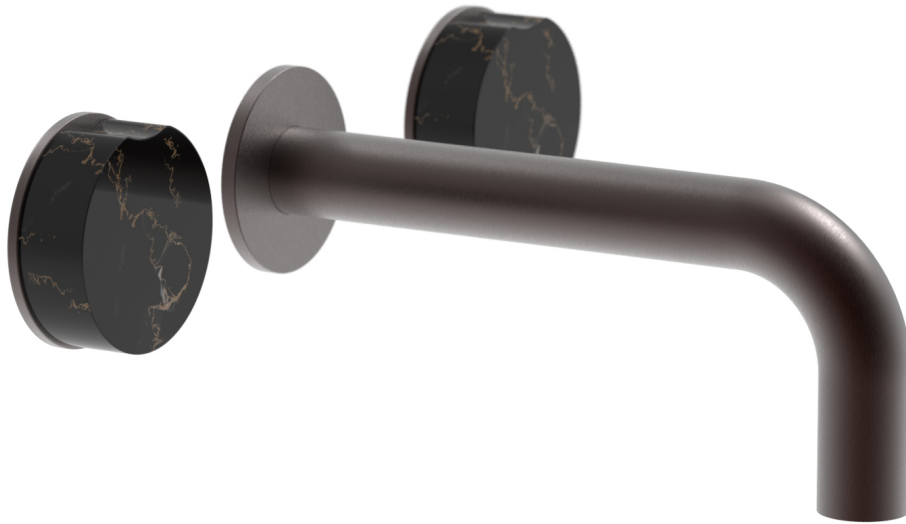

250-58

■ **PRODUCT FEATURES**

- Style: Contemporary
- Collection: Circ
- Temperature Controlled By Handles
- Round Marble Handles
-
-

■ **TECHNICAL DETAILS**

ADA Compliance: No
 Drain Assembly Material: Brass
 Fitting Hole Diameter: 1 1/8"
 Number of Holes: Three Hole
 Number of Handles: Two
 Handle Turn Angle: Quarter Turn
 Spout Reach: 7 1/2"
 Installation Type: Wall Mounted
 Primary Material: Brass
 Valve Material: Ceramic
 Flow Restriction: Full Flow
 Water Pressure Maximum: 85 PSI
 Water Pressure Minimum: 20 PSI
 Water Pressure Recommended: 60 PSI