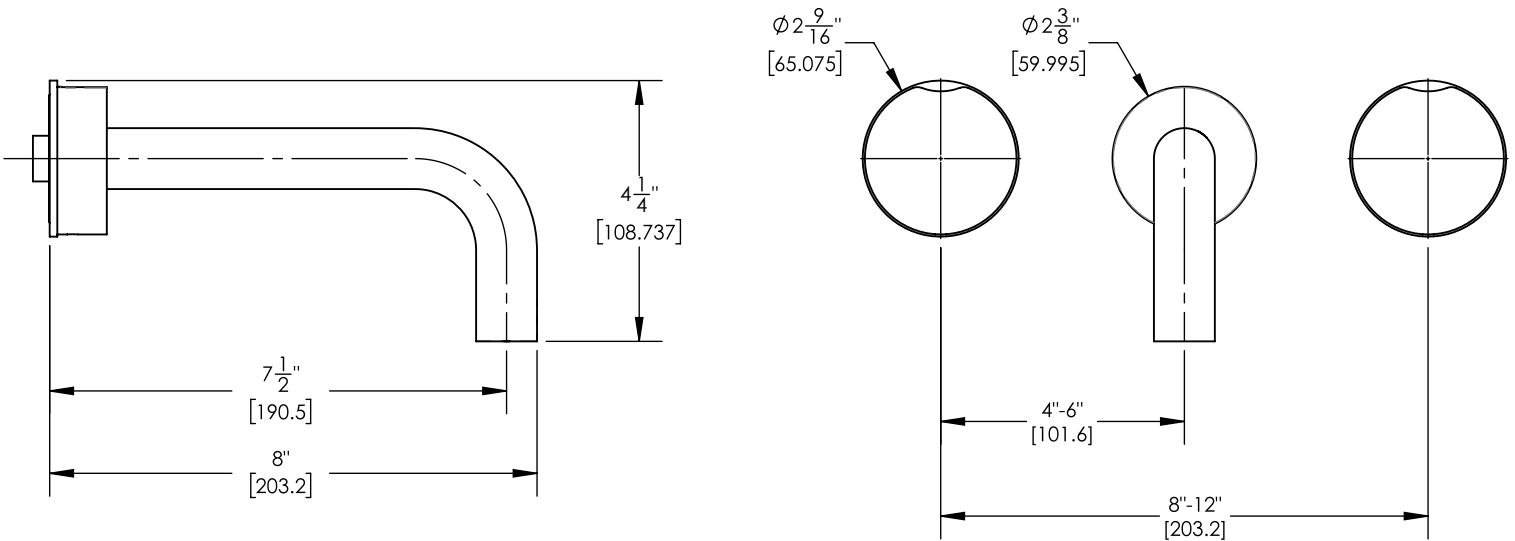

250-58

■ **PRODUCT FEATURES**

- Style: Contemporary
- Collection: Circ
- Temperature Controlled By Handles
- Round Marble Handles
-
-

■ **TECHNICAL DETAILS**

ADA Compliance: No
 Drain Assembly Material: Brass
 Fitting Hole Diameter: 1 1/8"
 Number of Holes: Three Hole
 Number of Handles: Two
 Handle Turn Angle: Quarter Turn
 Spout Reach: 7 1/2"
 Installation Type: Wall Mounted
 Primary Material: Brass
 Valve Material: Ceramic
 Flow Restriction: Full Flow
 Water Pressure Maximum: 85 PSI
 Water Pressure Minimum: 20 PSI
 Water Pressure Recommended: 60 PSI

■ **PRODUCT DIMENSIONS**

www.phylrich.com

1261 Logan Avenue, Costa Mesa, California 92626.
 Phone: 714.361.4800 Fax: 714.617.3120

Rev-

CODES & STANDARDS

ASME A112.181/ CSA B1251, ASME 112.18.2/ CSA B125.2, ANSI NSF, CEC