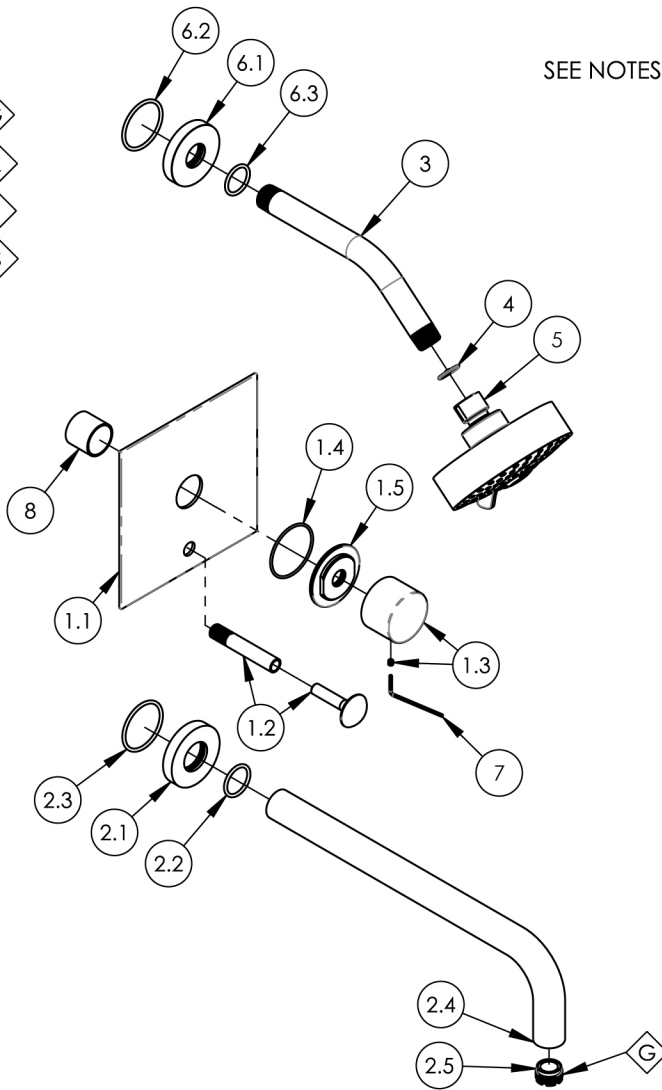

- NOTE(S):
- EXAMPLE OF SPLIT FINISH CODE:
 - 230-03/026X030
 - MARBLE HANDLE STONE OPTIONS:
 - BLACK MARBLE = 3-570 (.../00X030)
 - WHITE MARBLE = 3-571 (.../00X031)
 - SOAPSTONE = 3-572 (.../00X032)
 - PART NUMBER, "/00" DENOTES PART SHALL HAVE FINISH.
 - APPLY NSF COMPLIANT GREASE TO ANY O-RING, SEALING JOINTS, AND/OR PIVOTAL POINTS. G
 - APPLY NSF COMPLIANT LOCTITE TO THREADED AREA. L
 - APPLY NSF COMPLIANT REMOVABLE (BLUE) LOCTITE TO THREADED AREA. B
 - SILVER SOLDER JOINTS SHALL BE FULLY WETTED VIA CAPILLARY ACTION AND COMPLETELY NON-POROUS. S

SEE NOTES *

ITEM NO.	PART NUMBER	DESCRIPTION	QTY.
1	4-202/00	SHOWER TRIM SET - PRESSURE BALANCE, DIVERTED, SQUARE, MARBLE, BASIC II	1
1.1	10959/00	SHOWER TRIM PLATE W/ DIVERTER HOLE, MIX SERIES	1
1.2	3-125/00	DIVERTER EXTENSION ASSY FOR PB TUB & SHOWER SET	1
1.3	3-570	HANDLE, ROUND MARBLE, BLACK (030) ASSY	1
1.4	90031	O-RING, 1-3/4"ID X 1/16"THK, AS-568-031	1
1.5	11164/00	ESCUTCHEON BASE, CONTEMP. BASIC II	1
2	3-420/00	WALL TUB, SPOUT ONLY, 12" L, BASIC	1
2.1	P19017/00	ESCUTCHEON, FOR SPOUT	1
2.2	90119	O-RING, 15/16"ID X 1-1/8"OD X 3/32"THK, AS-568-119	1
2.3	90129	O-RING, 1-9/16"ID X 3/32THK, AS-568-129	1
2.4	10480/00	12" WALL LAV SPOUT, BASIC SERIES	1
2.5	P05024	AERATOR CACHE COIN SLOT, M21.5X1.0 FULL FLOW	1
3	P16008/00	SHOWER ARM (8 INCH)	1
4	11432	1.75 GPM FLOW REGULATOR	1
5	3-454/00	SHOWER HEAD 3 FUNCTION CONTEMP.	1
6	3-700/00	SHOWER FLANGE, CONTEMPORARY, ROUND	1
6.1	P16019/00	BASE SHOWER FLANGE, BASIC SERIES	1
6.2	90129	O-RING, 1-9/16"ID X 3/32THK, AS-568-129	1
6.3	90118	O-RING, 7/8"ID X 1-1/16"OD X 3/32"THK, AS-568-118	1
7	92021	HEX KEY 5/64, FOR 8-32 SET SCREW	1
8	10986	CENTERING PLATE SLEEVE	1

PB TUB & SHOWER SET, SQUARE TRIM, SPOUT 12" W/ MARBLE HANDLE, BASIC II

SIZE A	ASM/PRT NO. 230S-28-12/00	REV -
SCALE: 1:6	WEIGHT: lbs.	SHEET 1 OF 2