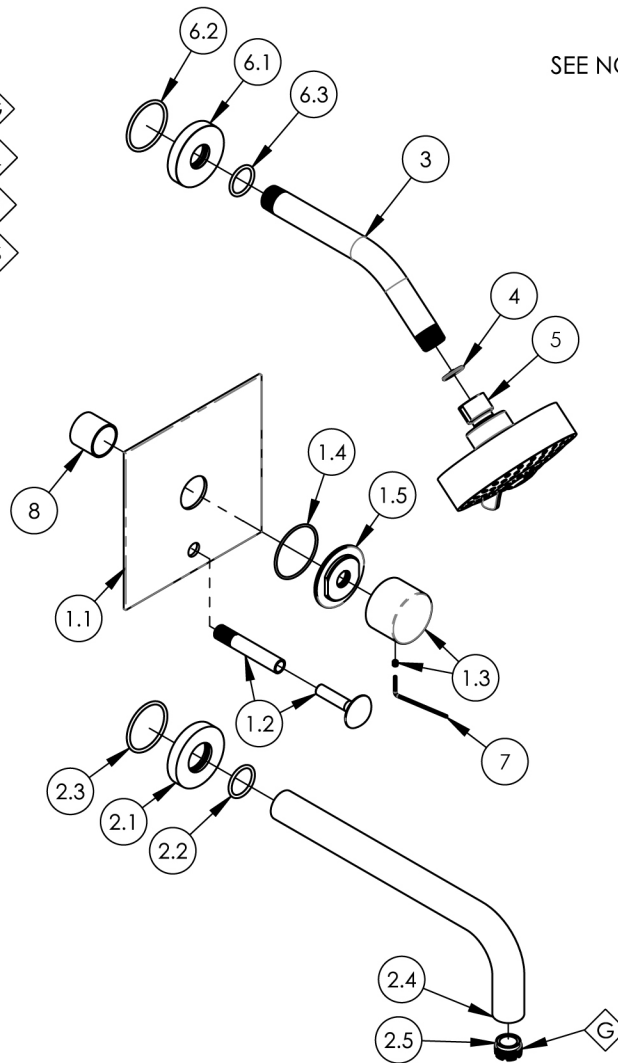

- NOTE(S):
- EXAMPLE OF SPLIT FINISH CODE:
 - 230-03/026X030
 - MARBLE HANDLE STONE OPTIONS:
 - BLACK MARBLE = 3-570 (.../00X030)
 - WHITE MARBLE = 3-571 (.../00X031)
 - SOAPSTONE = 3-572 (.../00X032)
 - PART NUMBER, "/00" DENOTES PART SHALL HAVE FINISH.
 - APPLY NSF COMPLIANT GREASE TO ANY O-RING, SEALING JOINTS, AND/OR PIVOTAL POINTS. G
 - APPLY NSF COMPLIANT LOCTITE TO THREADED AREA. L
 - APPLY NSF COMPLIANT REMOVABLE (BLUE) LOCTITE TO THREADED AREA. B
 - SILVER SOLDER JOINTS SHALL BE FULLY WETTED VIA CAPILLARY ACTION AND COMPLETELY NON-POROUS. S

SEE NOTES *

ITEM NO.	PART NUMBER	DESCRIPTION	QTY.
1	4-202/00	SHOWER TRIM SET - PRESSURE BALANCE, DIVERTED, SQUARE, MARBLE, BASIC II	1
1.1	10959/00	SHOWER TRIM PLATE W/ DIVERTER HOLE, MIX SERIES	1
1.2	3-125/00	DIVERTER EXTENSION ASSY FOR PB TUB & SHOWER SET	1
1.3	3-570	HANDLE, ROUND MARBLE, BLACK (030) ASSY	1
1.4	90031	O-RING, 1-3/4"ID X 1/16"THK, AS-568-031	1
1.5	11164/00	ESCUTCHEON BASE, CONTEMP. BASIC II	1
2	3-419/00	WALL TUB, SPOUT ONLY, 10" L, BASIC	1
2.1	P19017/00	ESCUTCHEON, FOR SPOUT	1
2.2	90119	O-RING, 15/16"ID X 1-1/8"OD X 3/32"THK, AS-568-119	1
2.3	90129	O-RING, 1-9/16"ID X 3/32THK, AS-568-129	1
2.4	10479/00	10" WALL LAV SPOUT, BASIC SERIES	1
2.5	P05024	AERATOR CACHE COIN SLOT, M21.5X1.0 FULL FLOW	1
3	P16008/00	SHOWER ARM (8 INCH)	1
4	11432	1.75 GPM FLOW REGULATOR	1
5	3-454/00	SHOWER HEAD 3 FUNCTION CONTEMP.	1
6	3-700/00	SHOWER FLANGE, CONTEMPORARY, ROUND	1
6.1	P16019/00	BASE SHOWER FLANGE, BASIC SERIES	1
6.2	90129	O-RING, 1-9/16"ID X 3/32THK, AS-568-129	1
6.3	90118	O-RING, 7/8"ID X 1-1/16"OD X 3/32THK, AS-568-118	1
7	92021	HEX KEY 5/64, FOR 8-32 SET SCREW	1
8	10986	CENTERING PLATE SLEEVE	1

PB TUB & SHOWER SET, SQUARE TRIM, SPOUT 10" W/ MARBLE HANDLE, BASIC II

SIZE A	ASM/PRT NO. 230S-28-10/00	REV -
SCALE: 1:6	WEIGHT: lbs.	SHEET 1 OF 2