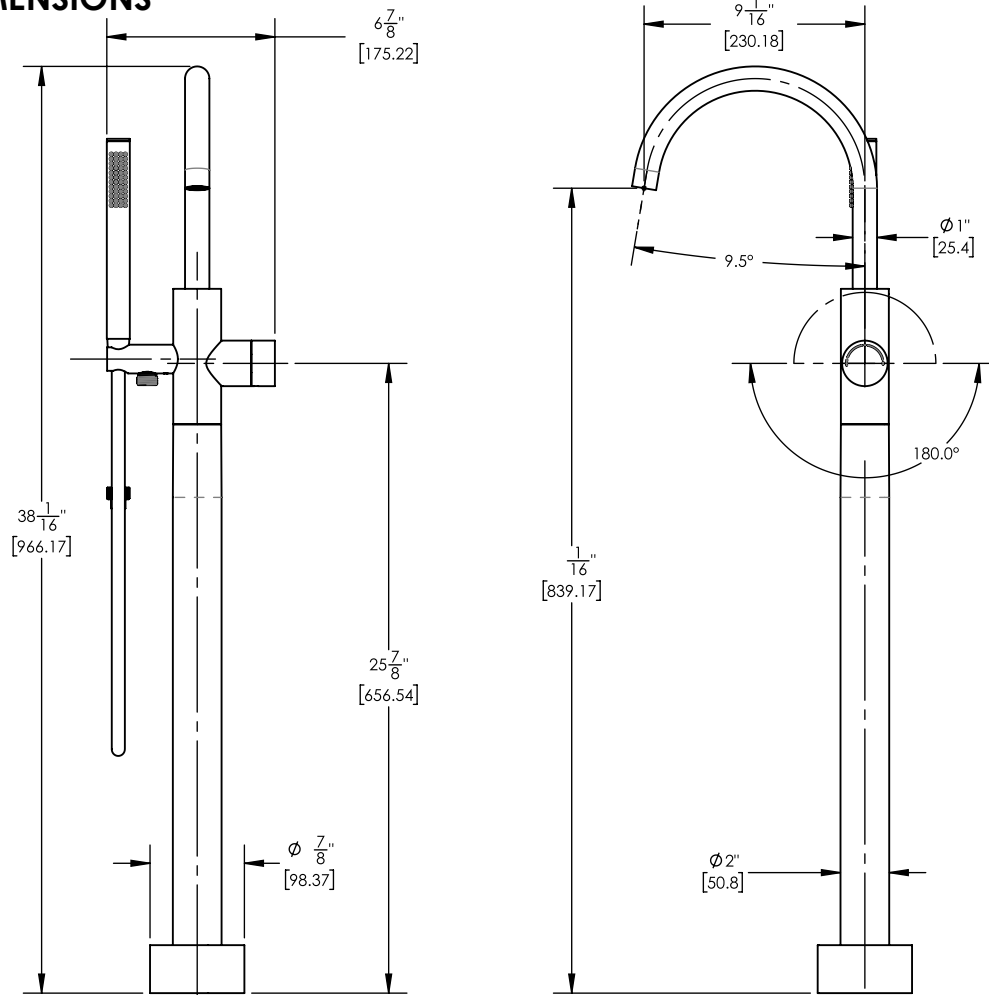

230-47-01

■ **PRODUCT FEATURES**

- Style: Contemporary
- Collection: Basic II
- Temperature Controlled by Handle
- Integrated Diverter
- Marble Handle
- 

■ **TECHNICAL DETAILS**

Hand Shower Flow Rate: 1.8 gpm  
 Spout Flow Rate: Full Flow  
 Hand Shower Hose Length: 59"  
 Spout Reach: 9 1/16"  
 Water Pressure Maximum: 85 PSI  
 Water Pressure Minimum: 20 PSI  
 Water Pressure Recommended: 60 PSI

■ **PRODUCT DIMENSIONS**

www.phylrich.com

1261 Logan Avenue, Costa Mesa, California 92626.  
 Phone: 714.361.4800 Fax: 714.617.3120

**CODES & STANDARDS**

ASME A112.181/ CSA B1251, ASME 112.18.2/ CSA B125.2, ANSI NSF, CEC