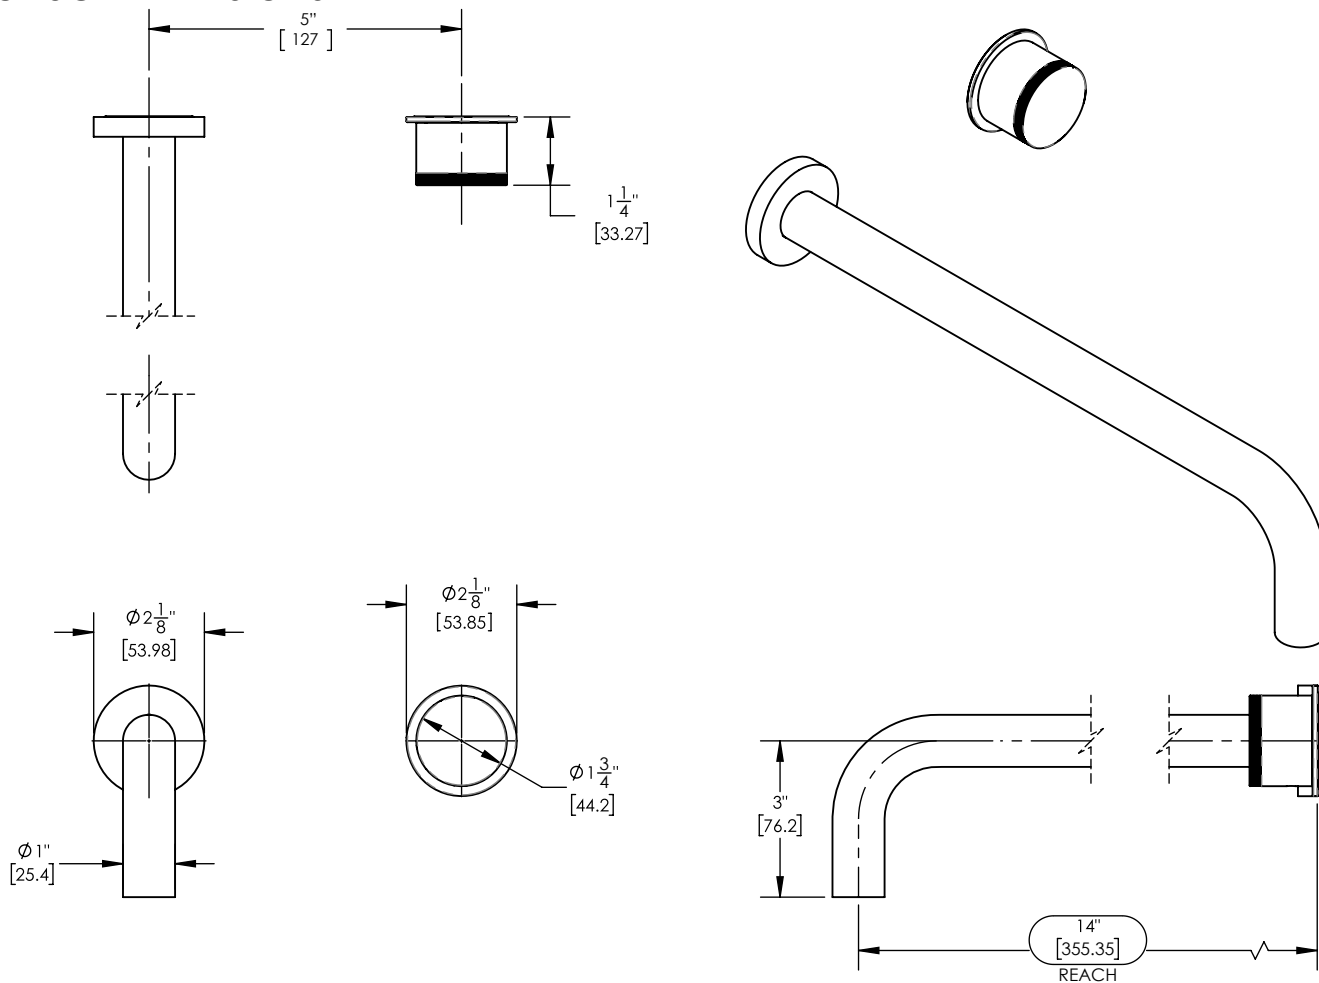

PRODUCT DIMENSIONS

www.phylrich.com

1261 Logan Avenue, Costa Mesa, California 92626.
Phone: 714.361.4800 Fax: 714.617.3120

Rev-

CODES & STANDARDS

ASME A112.181/ CSA B1251, ASME 112.18.2/ CSA B125.2, ANSI NSF, CEC

WARRANTY

Mechanical Warranty: 10 Years from date of purchase.
Finish Warranty: See catalog for further information.