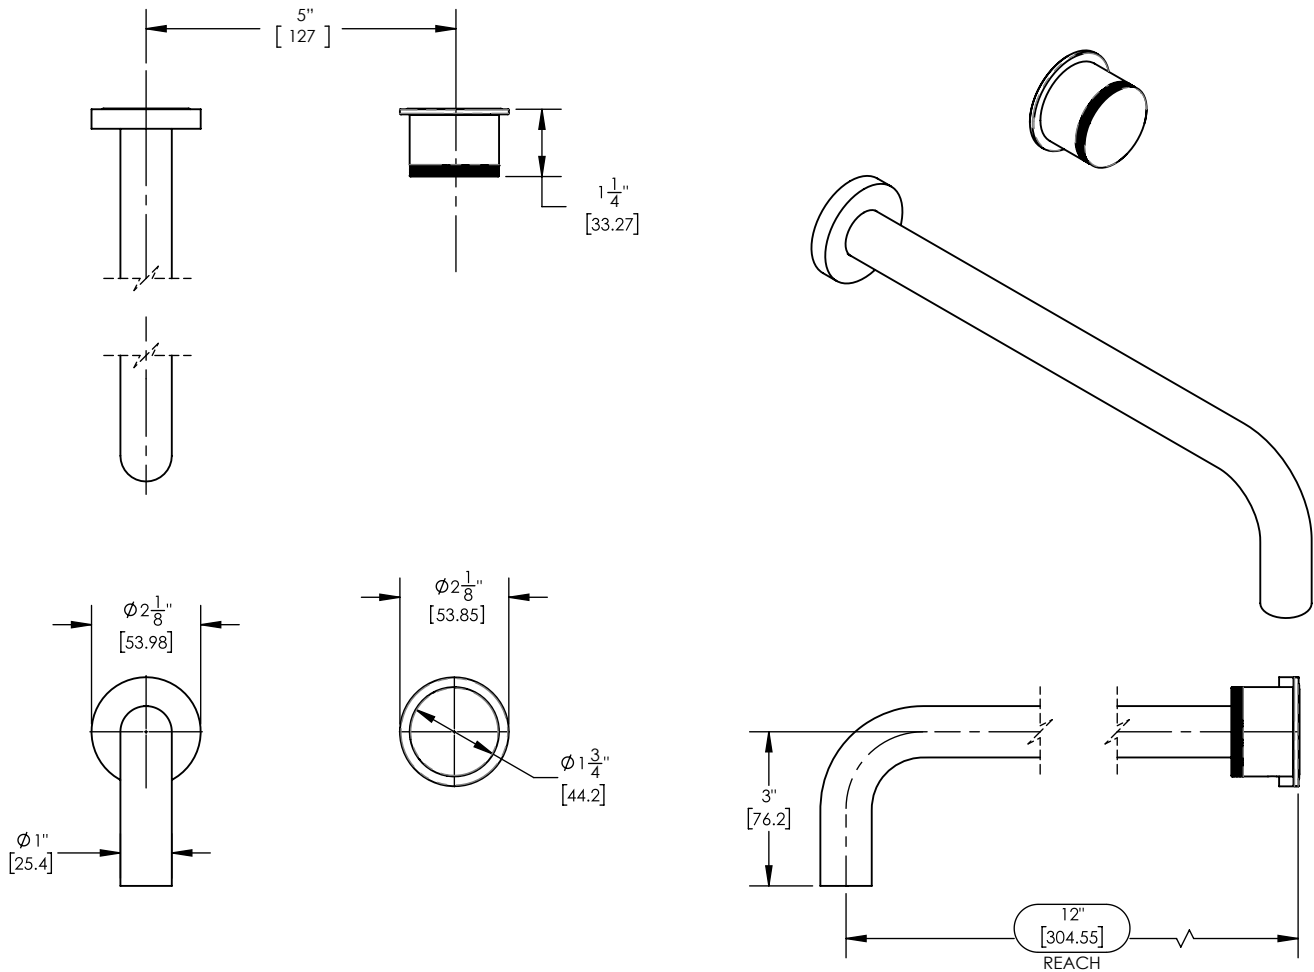

12" Single Handle Wall Lavatory Set w/ Knurled Handle

230-18-12

PRODUCT FEATURES

- Style: Contemporary
- Collection: Basic II
- Temperature Controlled By Handles
- Knurled Handle
-
-

TECHNICAL DETAILS

ADA Compliance: No
 Drain Assembly Material: Brass
 Fitting Hole Diameter: 1 1/8"
 Number of Holes: Two Hole
 Number of Handles: One
 Handle Turn Angle: Quarter Turn
 Spout Reach: 12"
 Installation Type: Wall Mounted
 Primary Material: Brass
 Valve Material: Ceramic
 Flow Restriction: 1.2 gpm
 Water Pressure Maximum: 85 PSI
 Water Pressure Minimum: 20 PSI
 Water Pressure Recommended: 60 PSI

PRODUCT DIMENSIONS

www.phylrich.com

1261 Logan Avenue, Costa Mesa, California 92626.
 Phone: 714.361.4800 Fax: 714.617.3120

CODES & STANDARDS

ASME A112.181/ CSA B1251, ASME 112.18.2/ CSA B125.2, ANSI NSF, CEC