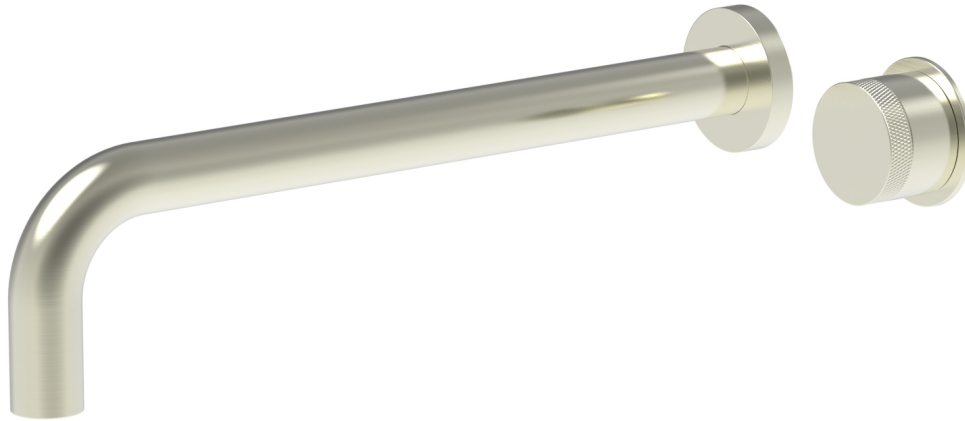

12" Single Handle Wall Lavatory Set w/ Knurled Handle

230-18-12

PRODUCT FEATURES

- Style: Contemporary
- Collection: Basic II
- Temperature Controlled By Handles
- Knurled Handle
-
-

TECHNICAL DETAILS

ADA Compliance: No
 Drain Assembly Material: Brass
 Fitting Hole Diameter: 1 1/8"
 Number of Holes: Two Hole
 Number of Handles: One
 Handle Turn Angle: Quarter Turn
 Spout Reach: 12"
 Installation Type: Wall Mounted
 Primary Material: Brass
 Valve Material: Ceramic
 Flow Restriction: 1.2 gpm
 Water Pressure Maximum: 85 PSI
 Water Pressure Minimum: 20 PSI
 Water Pressure Recommended: 60 PSI