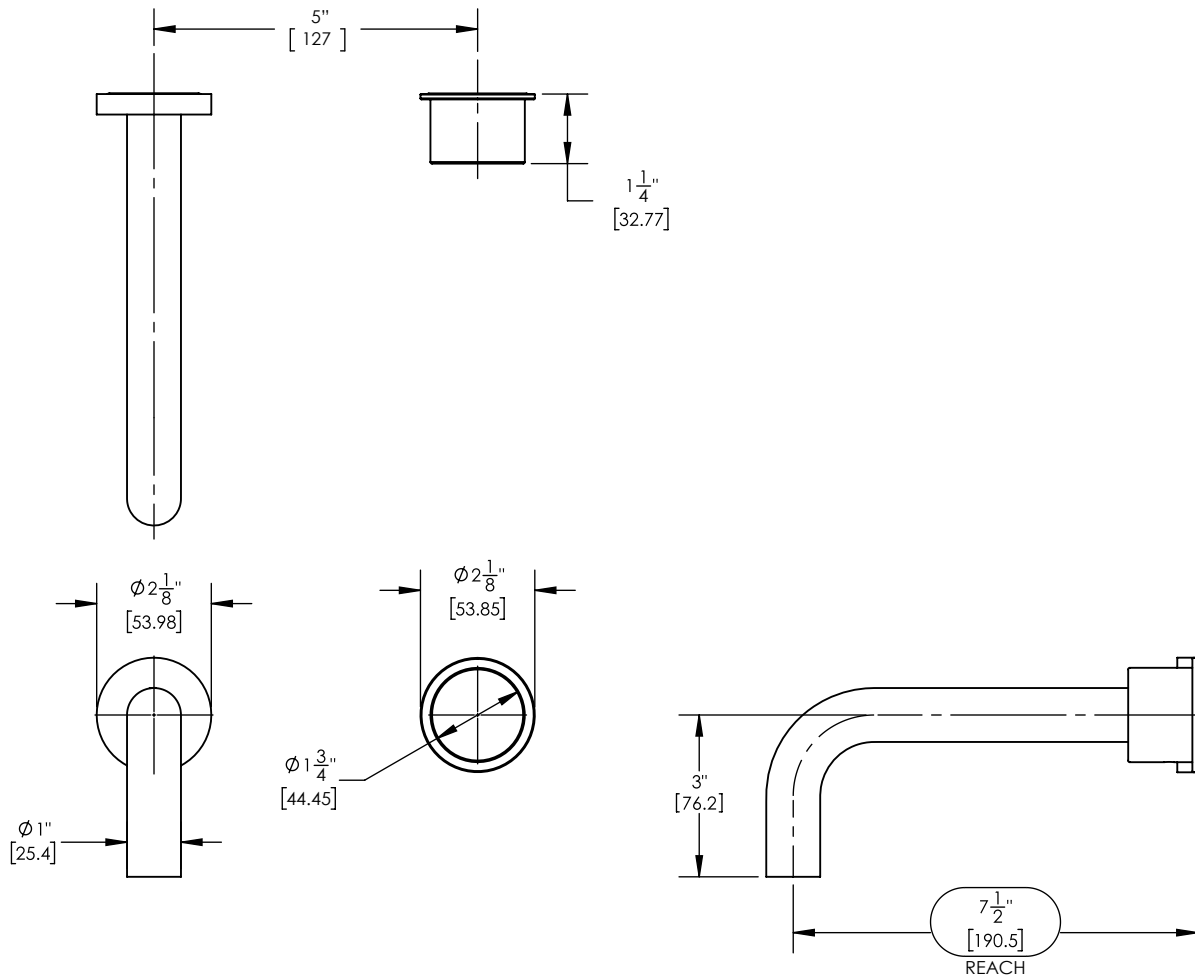

Single Handle Wall Lavatory Set w/ Marble Handle

230-17

PRODUCT FEATURES

- Style: Contemporary
- Collection: Basic II
- Temperature Controlled By Handles
- **Marble Handle Options:**
 - Black Marble Handle (X030)
 - White Marble Handle (X031)

TECHNICAL DETAILS

ADA Compliance: No
 Drain Assembly Material: Brass
 Fitting Hole Diameter: 1 1/8"
 Number of Holes: Two Hole
 Number of Handles: One
 Handle Turn Angle: Quarter Turn
 Spout Reach: 7 1/2"
 Installation Type: Wall Mounted
 Primary Material: Brass
 Valve Material: Ceramic
 Flow Restriction: 1.2 gpm
 Water Pressure Maximum: 85 PSI
 Water Pressure Minimum: 20 PSI
 Water Pressure Recommended: 60 PSI

PRODUCT DIMENSIONS

www.phylrich.com

1261 Logan Avenue, Costa Mesa, California 92626.
 Phone: 714.361.4800 Fax: 714.617.3120

CODES & STANDARDS

ASME A112.181/ CSA B1251, ASME 112.18.2/ CSA B125.2, ANSI NSF, CEC