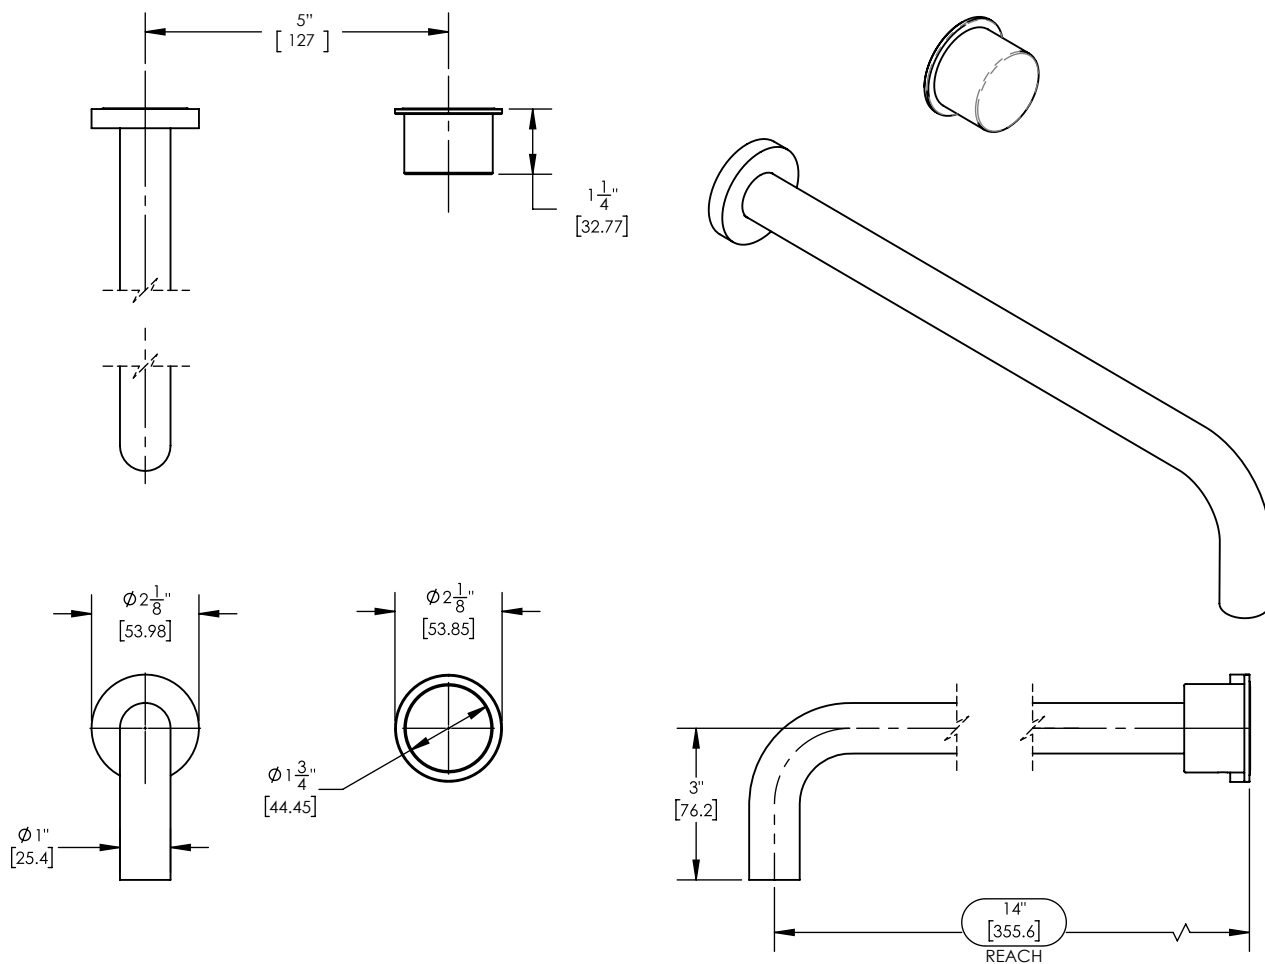

14" Single Handle Wall Lavatory Set w/ Marble Handle

230-17-14

■ PRODUCT FEATURES

- Style: Contemporary
- Collection: Basic II
- Temperature Controlled By Handles
- **Marble Handle Options:**
 - Black Marble Handle (X030)
 - White Marble Handle (X031)

■ TECHNICAL DETAILS

ADA Compliance: No
Drain Assembly Material: Brass
Fitting Hole Diameter: 1 1/8"
Number of Holes: Two Hole
Number of Handles: One
Handle Turn Angle: Quarter Turn
Spout Reach: 14"
Installation Type: Wall Mounted
Primary Material: Brass
Valve Material: Ceramic
Flow Restriction: 1.2 gpm
Water Pressure Maximum: 85 PSI
Water Pressure Minimum: 20 PSI
Water Pressure Recommended: 60 PSI

■ PRODUCT DIMENSIONS

www.phylrich.com

1261 Logan Avenue, Costa Mesa, California 92626.
Phone: 714.361.4800 Fax: 714.617.3120

Rev-

CODES & STANDARDS

ASME A112.181/CSA B1251, ASME 112.18.2/CSA B125.2, ANSI NSF, CEC