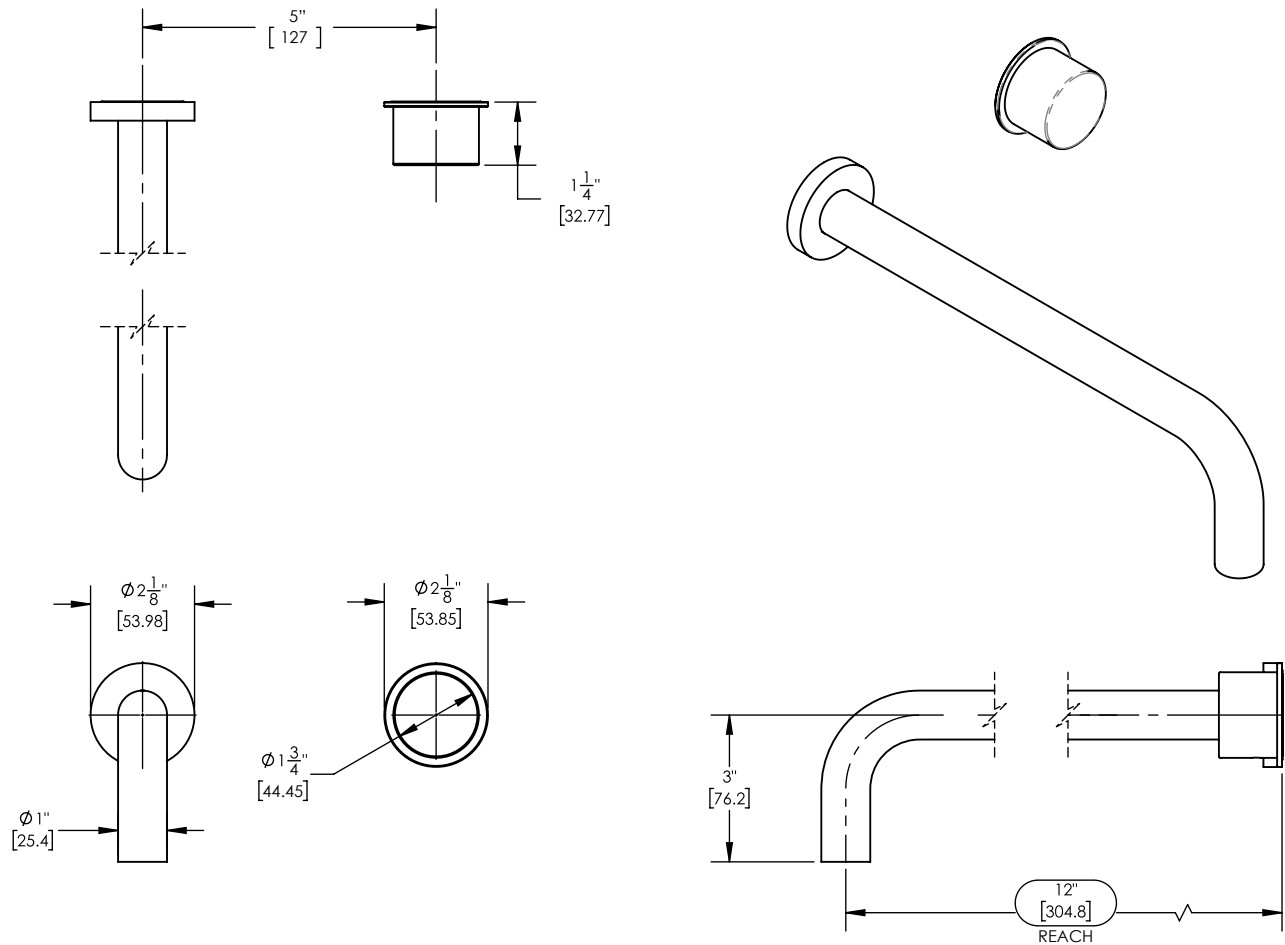

PRODUCT DIMENSIONS

www.phylrich.com

1261 Logan Avenue, Costa Mesa, California 92626.
Phone: 714.361.4800 Fax: 714.617.3120

Rev-

CODES & STANDARDS

ASME A112.181/ CSA B1251, ASME 112.18.2/ CSA B125.2, ANSI NSF, CEC

WARRANTY

Mechanical Warranty: 10 Years from date of purchase.
Finish Warranty: See catalog for further information.