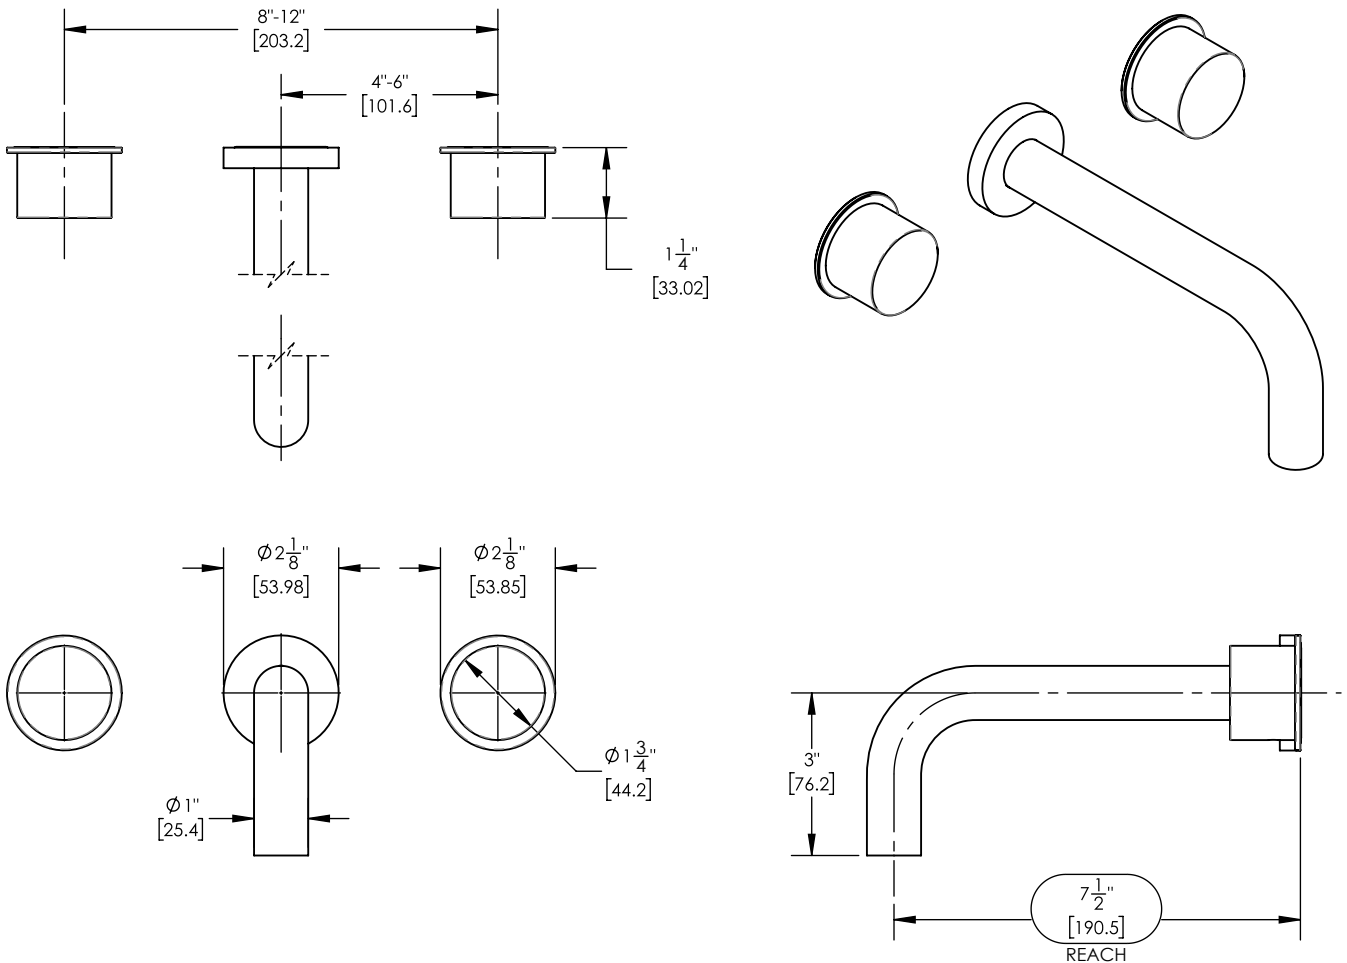

PRODUCT DIMENSIONS

www.phylrich.com

1261 Logan Avenue, Costa Mesa, California 92626.
Phone: 714.361.4800 Fax: 714.617.3120

CODES & STANDARDS

ASME A112.181/ CSA B1251, ASME 112.18.2/ CSA B125.2, ANSI NSF, CEC

WARRANTY

Mechanical Warranty: 10 Years from date of purchase.
Finish Warranty: See catalog for further information.

Rev-