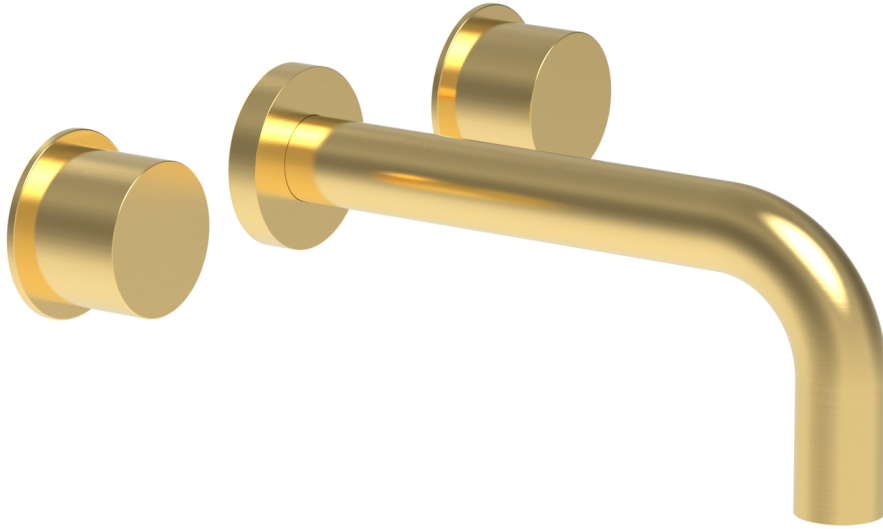

# Single Handle Wall Lavatory Set w/ Smooth Handle

230-12

## PRODUCT FEATURES

- Style: Contemporary
- Collection: Basic II
- Temperature Controlled By Handles
- Smooth Handle
- 
- 

## TECHNICAL DETAILS

ADA Compliance: No  
 Drain Assembly Material: Brass  
 Fitting Hole Diameter: 1 1/8"  
 Number of Holes: Three Hole  
 Number of Handles: Two  
 Handle Turn Angle: Quarter Turn  
 Spout Reach: 7 1/2"  
 Installation Type: Wall Mounted  
 Primary Material: Brass  
 Valve Material: Ceramic  
 Flow Restriction: 1.2 gpm  
 Water Pressure Maximum: 85 PSI  
 Water Pressure Minimum: 20 PSI  
 Water Pressure Recommended: 60 PSI