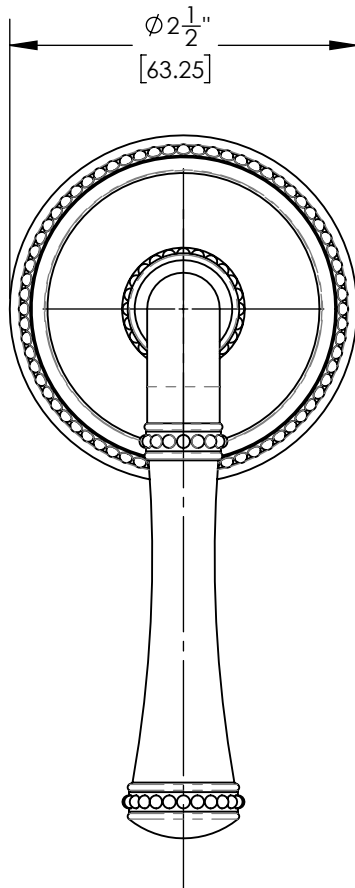

207-35

■ **PRODUCT FEATURES**

- Style: Traditional
- Collection: Beaded
- Temperature Controlled By Handle
- Lever Handle
-
-

■ **TECHNICAL DETAILS**

Access Hole Diameter: 1 1/8"
 Handle Turn Angle: Quarter Turn
 Installation Type: Wall Mounted
 Primary Material: Brass

■ **PRODUCT DIMENSIONS**

www.phylrich.com

1261 Logan Avenue, Costa Mesa, California 92626.
 Phone: 714.361.4800 Fax: 714.617.3120

CODES & STANDARDS

ASME A112.181/ CSA B1251, ASME 112.18.2/ CSA B125.2, ANSI NSF, CEC