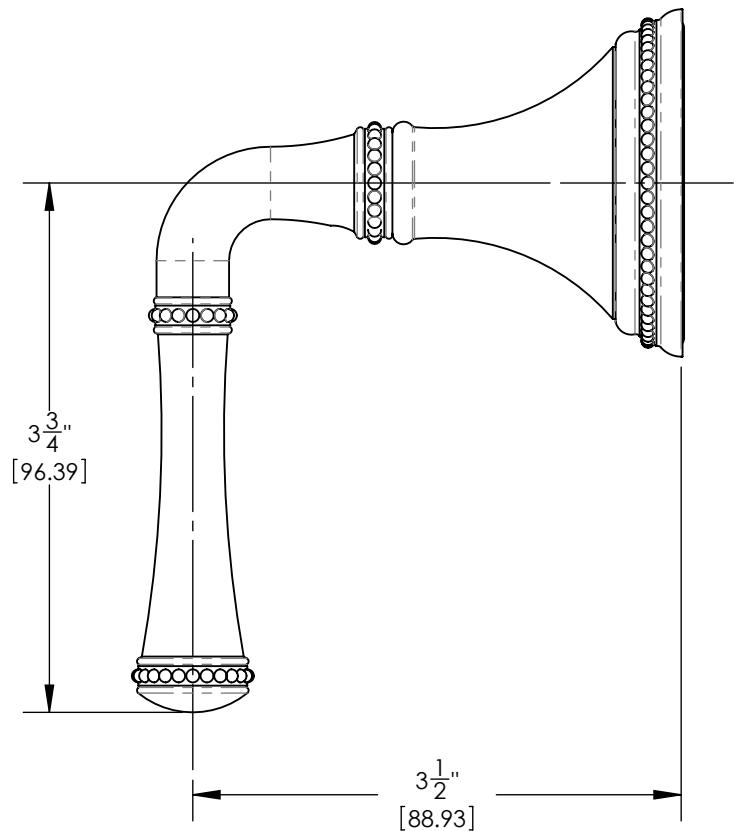

207-35

■ **PRODUCT FEATURES**

- Style: Traditional
- Collection: Beaded
- Temperature Controlled By Handle
- Lever Handle
-
-

■ **TECHNICAL DETAILS**

Access Hole Diameter: 1 1/8"
 Handle Turn Angle: Quarter Turn
 Installation Type: Wall Mounted
 Primary Material: Brass

■ **PRODUCT DIMENSIONS**

www.phylrich.com

1261 Logan Avenue, Costa Mesa, California 92626.
 Phone: 714.361.4800 Fax: 714.617.3120

CODES & STANDARDS

ASME A112.181/ CSA B1251, ASME 112.18.2/ CSA B125.2, ANSI NSF, CEC