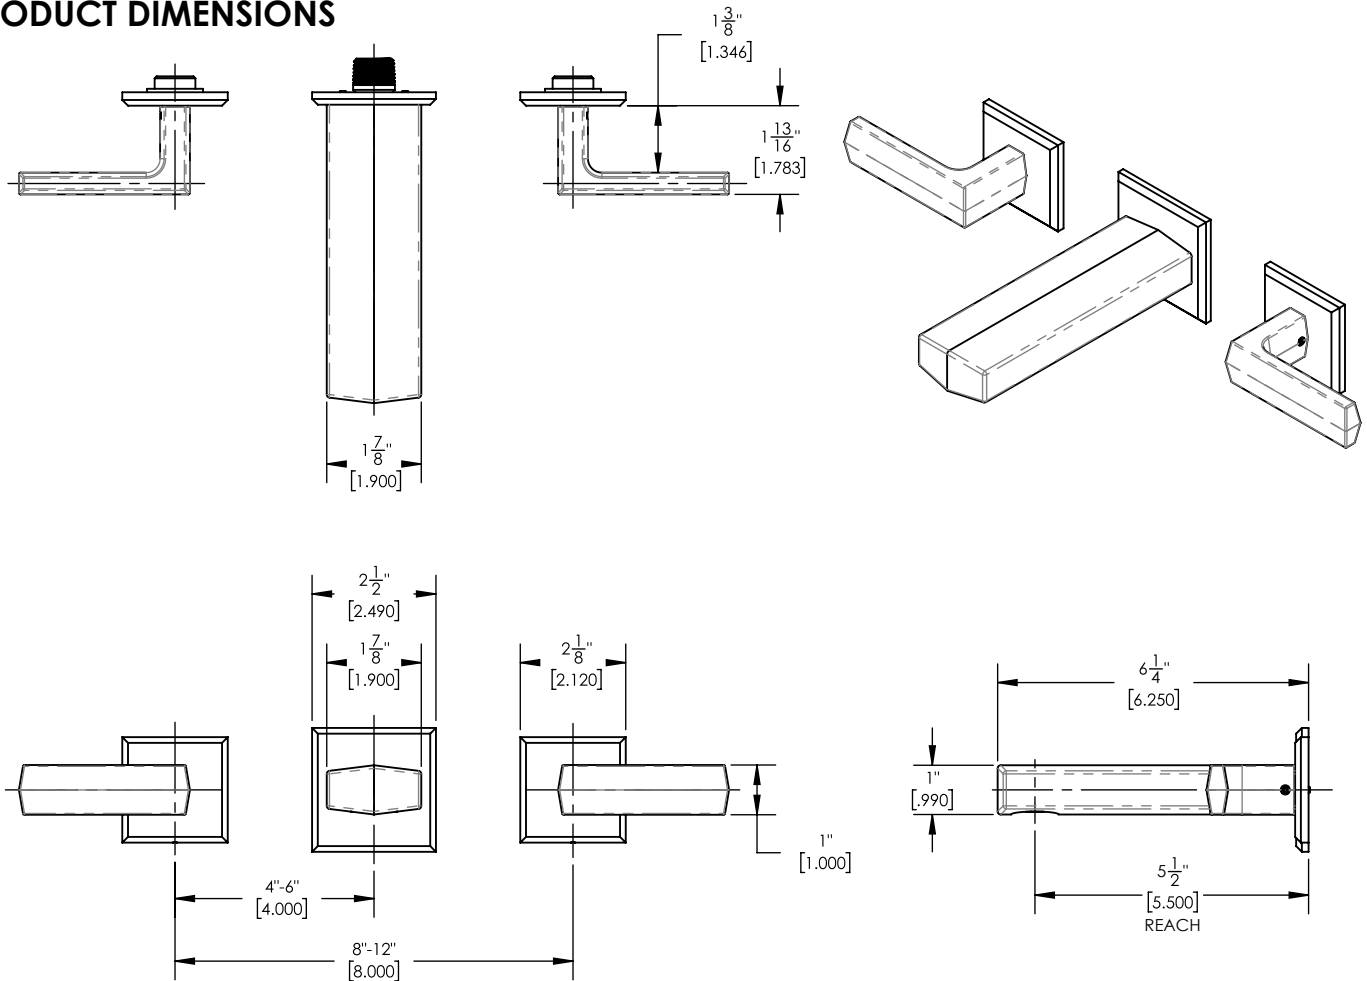

184-57-6

■ **PRODUCT FEATURES**

- Style: Contemporary
- Collection: Drama
- Temperature Controlled By Handles
-
-

■ **TECHNICAL DETAILS**

ADA Compliance: Yes
 Drain Assembly Material: Brass
 Fitting Hole Diameter: 1 1/8"
 Number of Holes: Three Hole
 Number of Handles: Two
 Handle Turn Angle: Quarter Turn
 Spout Length: 6 1/4"
 Spout Reach: 5 1/2"
 Installation Type: Wall Mounted
 Primary Material: Brass
 Valve Material: Ceramic
 Flow Restriction: Full Flow
 Water Pressure Maximum: 85 PSI
 Water Pressure Minimum: 20 PSI
 Water Pressure Recommended: 60 PSI

■ **PRODUCT DIMENSIONS**

www.phylrich.com

1261 Logan Avenue, Costa Mesa, California 92626.
 Phone: 714.361.4800 Fax: 714.617.3120

Rev-

CODES & STANDARDS

ASME A112.181/ CSA B1251, ASME 112.18.2/ CSA B125.2, ANSI NSF, CEC