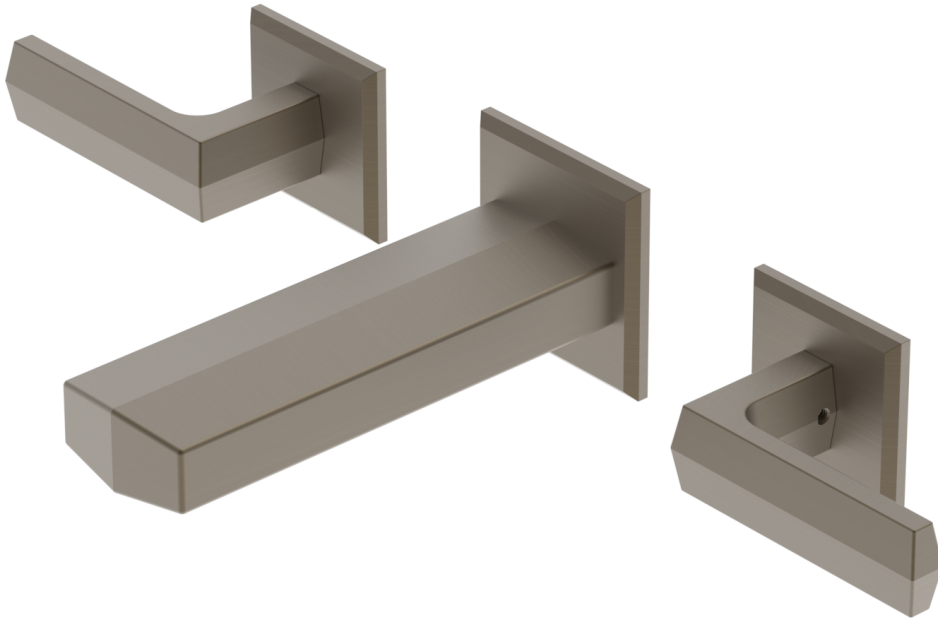

184-57-6

■ **PRODUCT FEATURES**

- Style: Contemporary
- Collection: Drama
- Temperature Controlled By Handles
-
-

■ **TECHNICAL DETAILS**

ADA Compliance: Yes
 Drain Assembly Material: Brass
 Fitting Hole Diameter: 1 1/8"
 Number of Holes: Three Hole
 Number of Handles: Two
 Handle Turn Angle: Quarter Turn
 Spout Length: 6 1/4"
 Spout Reach: 5 1/2"
 Installation Type: Wall Mounted
 Primary Material: Brass
 Valve Material: Ceramic
 Flow Restriction: Full Flow
 Water Pressure Maximum: 85 PSI
 Water Pressure Minimum: 20 PSI
 Water Pressure Recommended: 60 PSI