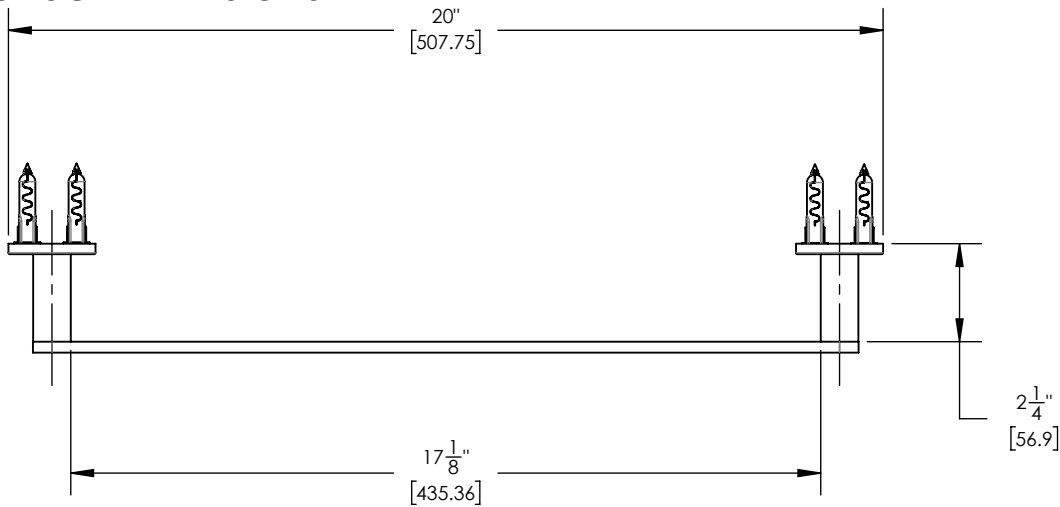

18" Towel Bar

183-70

PRODUCT FEATURES

- Style: Contemporary
- Collection: Rond
-
-
-

TECHNICAL DETAILS

ADA Compliance: No
Installation Type: Wall Mounted
Primary Material: Brass

PRODUCT DIMENSIONS

www.phylrich.com