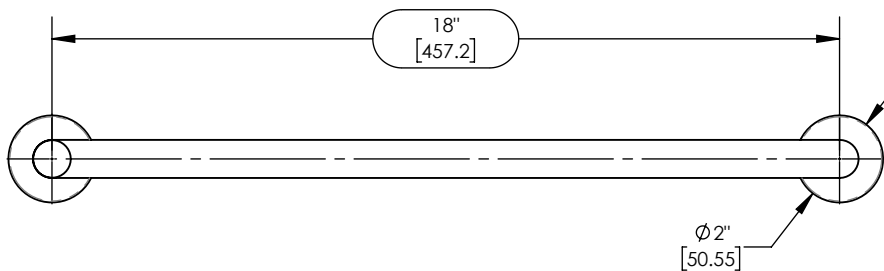

18" Towel Bar

183-70

PRODUCT FEATURES

- Style: Contemporary
- Collection: Rond
-
-
-

TECHNICAL DETAILS

ADA Compliance: No
Installation Type: Wall Mounted
Primary Material: Brass

PRODUCT DIMENSIONS

www.phylrich.com