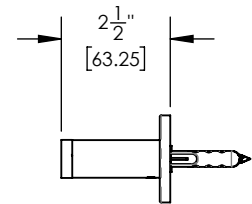

18" Towel Bar

183-70

PRODUCT FEATURES

- Style: Contemporary
- Collection: Rond
-
-
-

TECHNICAL DETAILS

ADA Compliance: No
Installation Type: Wall Mounted
Primary Material: Brass

PRODUCT DIMENSIONS

www.phylrich.com