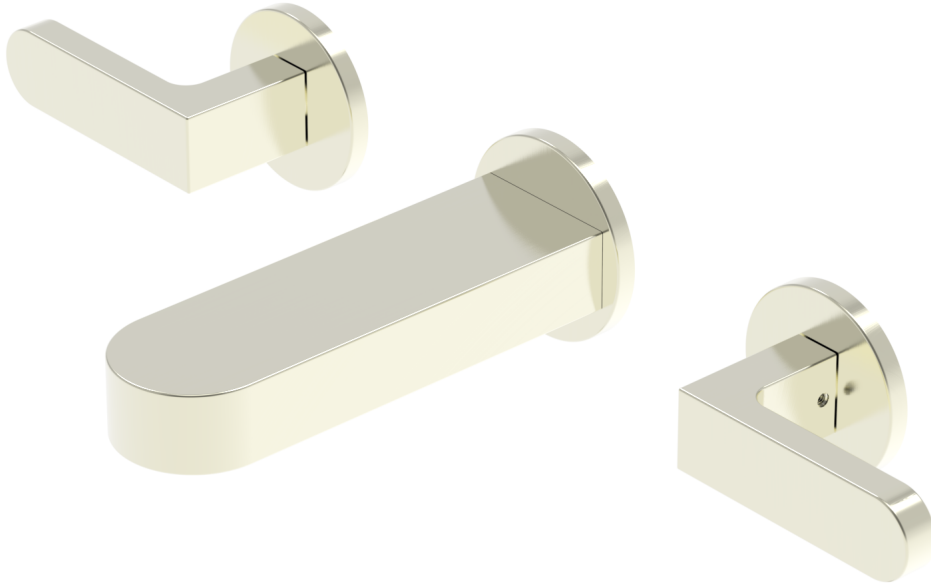

183-57-6

■ **PRODUCT FEATURES**

- Style: Contemporary
- Collection: Rond
- Temperature Controlled By Handles
- 
- 

■ **TECHNICAL DETAILS**

ADA Compliance: Yes  
 Drain Assembly Material: Brass  
 Fitting Hole Diameter: 1 1/8"  
 Number of Holes: Three Hole  
 Number of Handles: Two  
 Handle Turn Angle: Quarter Turn  
 Spout Length: 6 1/4"  
 Spout Reach: 5 1/2"  
 Installation Type: Wall Mounted  
 Primary Material: Brass  
 Valve Material: Ceramic  
 Flow Restriction: Full Flow  
 Water Pressure Maximum: 85 PSI  
 Water Pressure Minimum: 20 PSI  
 Water Pressure Recommended: 60 PSI