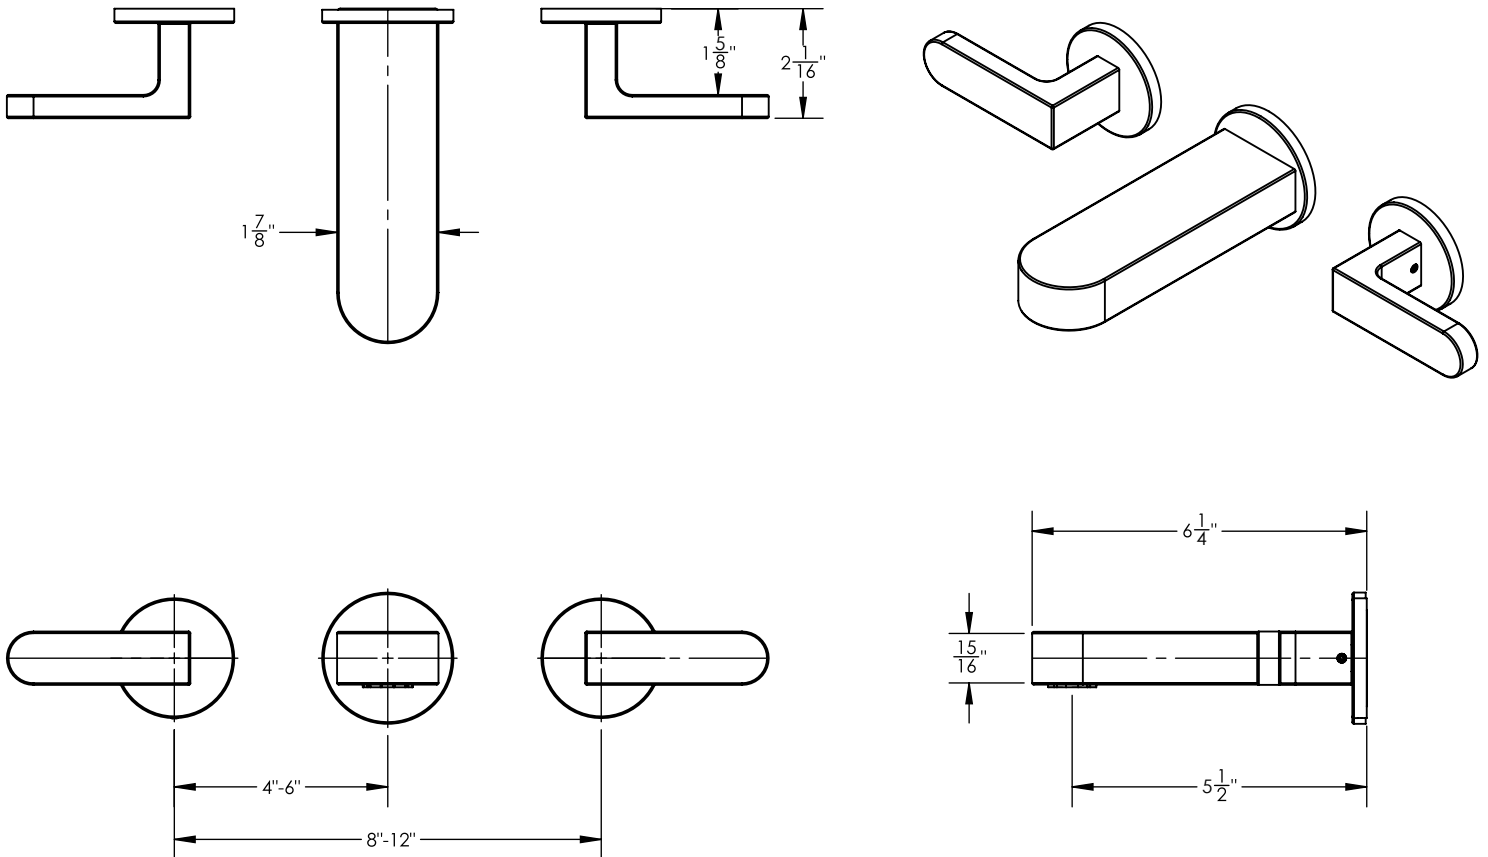

183-57-6

■ **PRODUCT FEATURES**

- Style: Contemporary
- Collection: Rond
- Temperature Controlled By Handles
- 
- 

■ **TECHNICAL DETAILS**

ADA Compliance: Yes  
 Drain Assembly Material: Brass  
 Fitting Hole Diameter: 1 1/8"  
 Number of Holes: Three Hole  
 Number of Handles: Two  
 Handle Turn Angle: Quarter Turn  
 Spout Length: 6 1/4"  
 Spout Reach: 5 1/2"  
 Installation Type: Wall Mounted  
 Primary Material: Brass  
 Valve Material: Ceramic  
 Flow Restriction: Full Flow  
 Water Pressure Maximum: 85 PSI  
 Water Pressure Minimum: 20 PSI  
 Water Pressure Recommended: 60 PSI

■ **PRODUCT DIMENSIONS**

[www.phylrich.com](http://www.phylrich.com)

1261 Logan Avenue, Costa Mesa, California 92626.  
 Phone: 714.361.4800 Fax: 714.617.3120

**CODES & STANDARDS**

ASME A112.181/ CSA B1251, ASME 112.18.2/ CSA B125.2, ANSI NSF, CEC