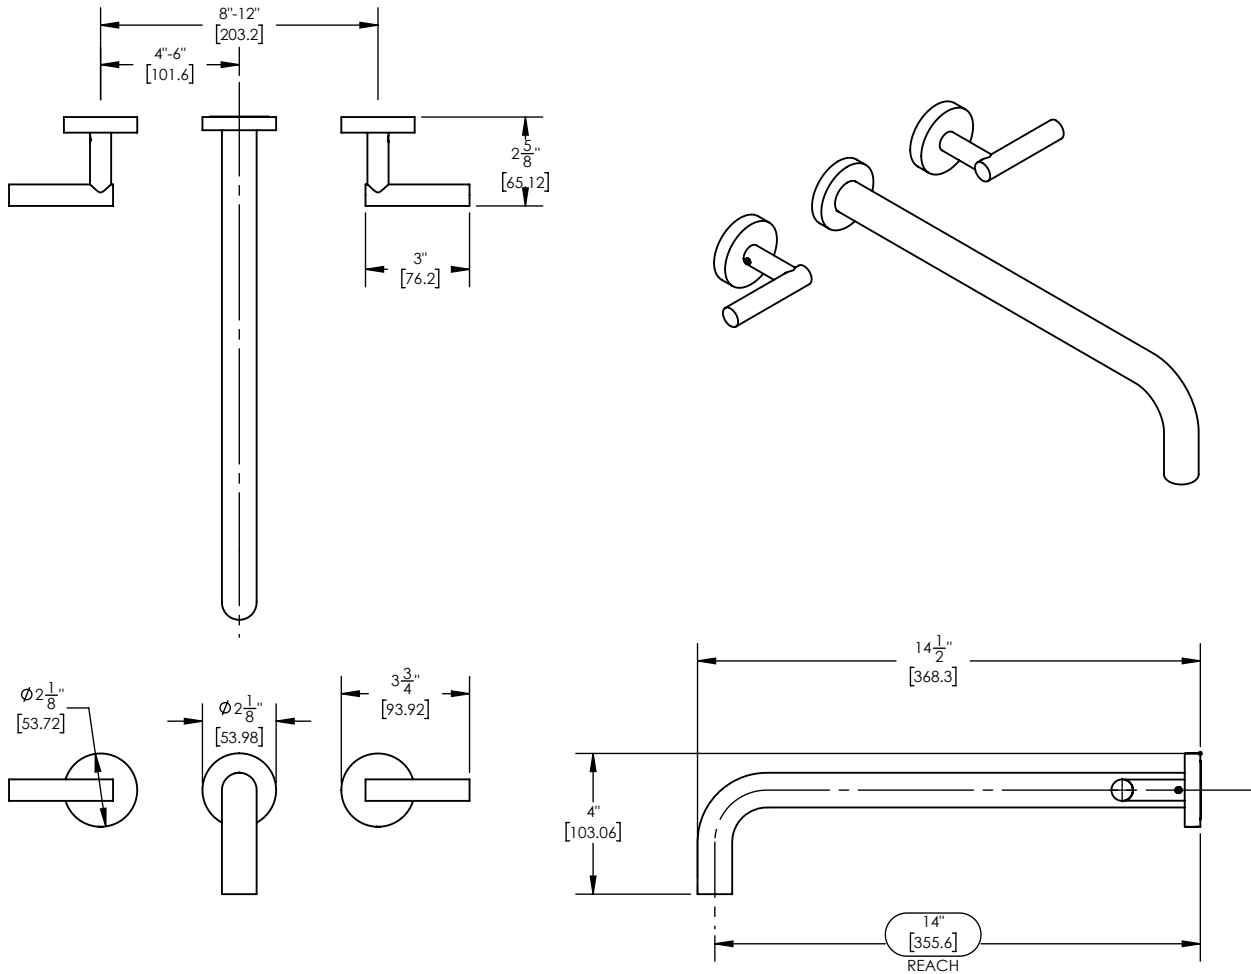

Wall Lavatory Set w/ Lever Handles

120-12-14

PRODUCT FEATURES

- Style: Transitional
- Collection: Transition
- Temperature Controlled By Handles
- Lever Handles
-
-

TECHNICAL DETAILS

ADA Compliance: Yes
 Drain Assembly Material: Brass
 Fitting Hole Diameter: 1 1/8"
 Number of Holes: Three Hole
 Number of Handles: Two
 Handle Turn Angle: Quarter Turn
 Spout Reach: 14"
 Installation Type: Wall Mounted
 Primary Material: Brass
 Valve Material: Ceramic
 Flow Restriction: 1.2 gpm
 Water Pressure Maximum: 85 PSI
 Water Pressure Minimum: 20 PSI
 Water Pressure Recommended: 60 PSI

PRODUCT DIMENSIONS

www.phylrich.com

1261 Logan Avenue, Costa Mesa, California 92626.
 Phone: 714.361.4800 Fax: 714.617.3120

CODES & STANDARDS

ASME A112.181/ CSA B1251, ASME 112.18.2/ CSA B125.2, ANSI NSF, CEC