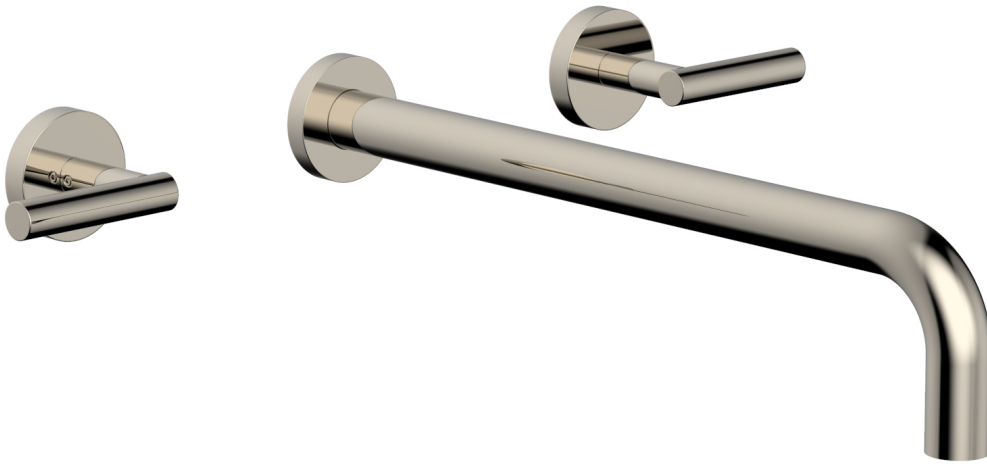

Wall Lavatory Set w/ Lever Handles

120-12-14

PRODUCT FEATURES

- Style: Transitional
- Collection: Transition
- Temperature Controlled By Handles
- Lever Handles
-
-

TECHNICAL DETAILS

ADA Compliance: Yes
 Drain Assembly Material: Brass
 Fitting Hole Diameter: 1 1/8"
 Number of Holes: Three Hole
 Number of Handles: Two
 Handle Turn Angle: Quarter Turn
 Spout Reach: 14"
 Installation Type: Wall Mounted
 Primary Material: Brass
 Valve Material: Ceramic
 Flow Restriction: 1.2 gpm
 Water Pressure Maximum: 85 PSI
 Water Pressure Minimum: 20 PSI
 Water Pressure Recommended: 60 PSI